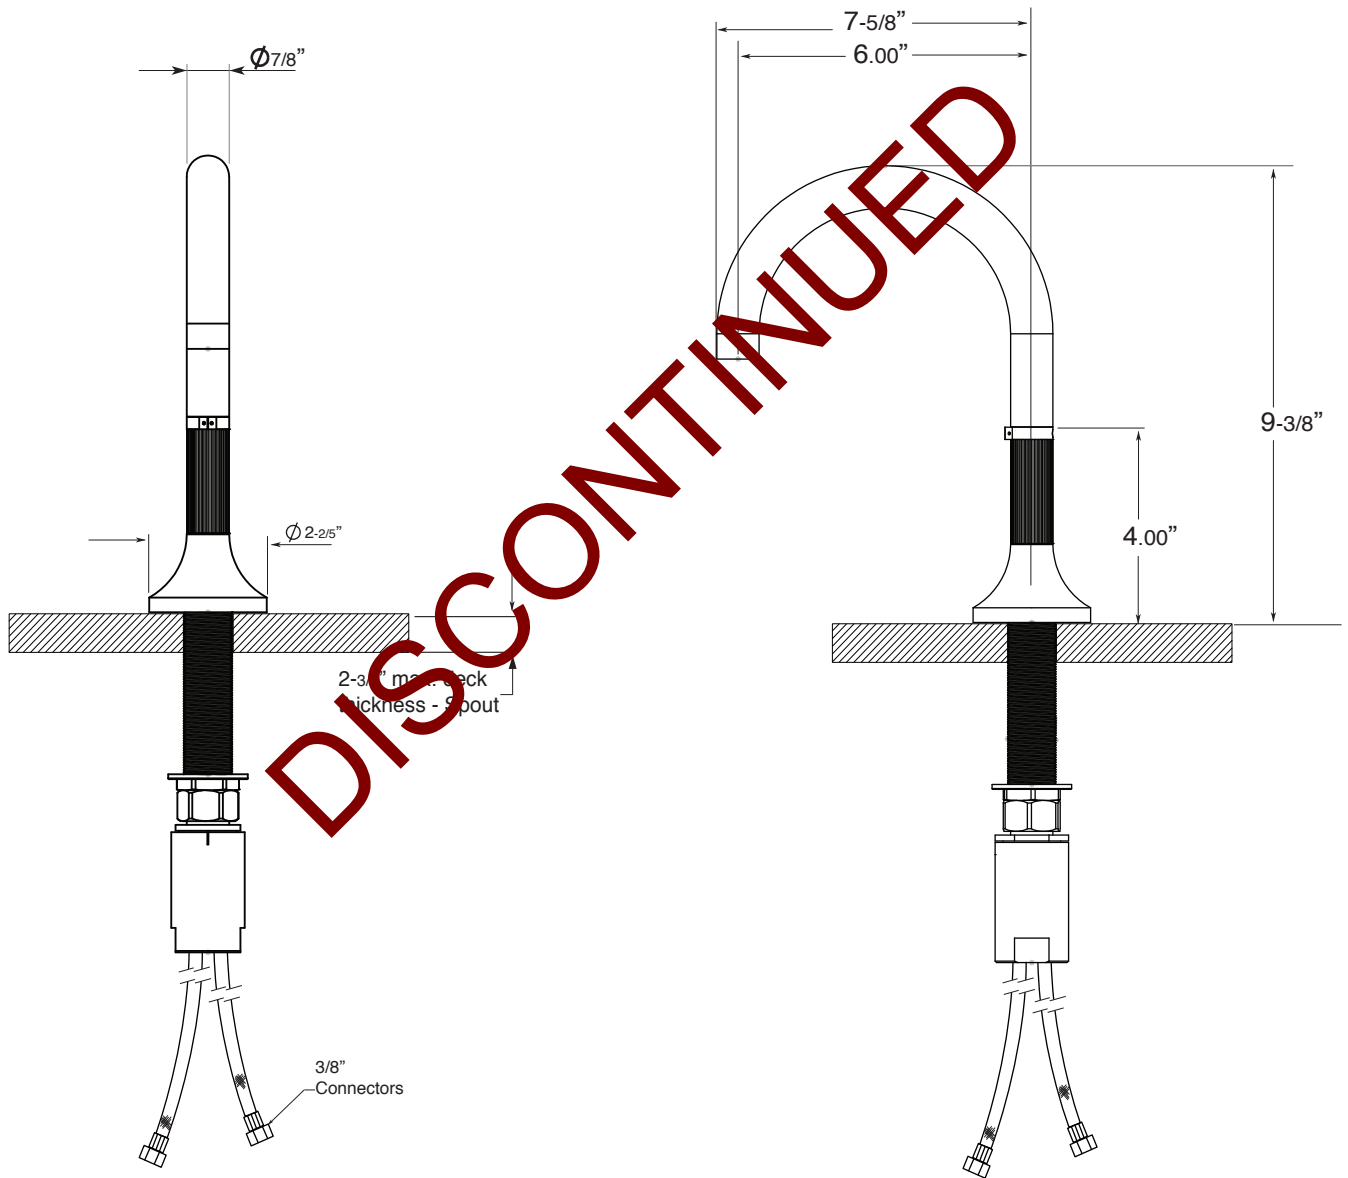

FEATURES:

- All brass construction.
- Flexible hose connections.
- Includes soft touch style drain with overflow P/N 18.11.052
- Concealed aerator requires special supplied blue removal key.
- Cartridge rotates 180°. Replacement cartridge P/N: 18.30.219
- Available in all finishes. Warranty varies according to finish selection.
- Standard aerator is limited to 1.2 gpm.

Single-hole Vessel
Lavatory Set

1.110018

NOTE: Spouts install through
1-1/4" Diameter Holes.

Note: Measurements are subject to change or cancellation. No responsibility is assumed for use of superseded or voided pages.