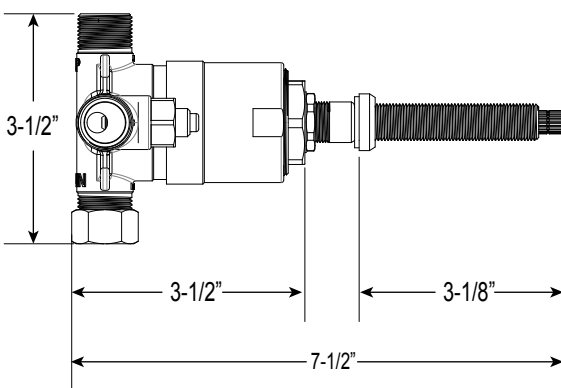

Series 310

Pressure Balance Shower Set

1.002964

(1.002964T - Trim Only)

Tribeca Handle

Euro Style 20 pt.

FEATURES:

- Forged brass construction
- Valve cartridge 18.30.893
- Adjustable hot limit safety stop
- Reversible cartridge
- 5.6 GPM @ 45 PSI
- Includes 1.8 GPM Showerhead (18.10.024) , arm, and flange

FRONT VIEW

**Note: Stem and all-thread tube will be sent with handle trim.*

SIDE VIEW

Note: See installation instructions for proper stem and all-thread tube length measurement.

* Current valve in use:
Circa 4/2014 - present
Contact Customer Service
for Older Versions