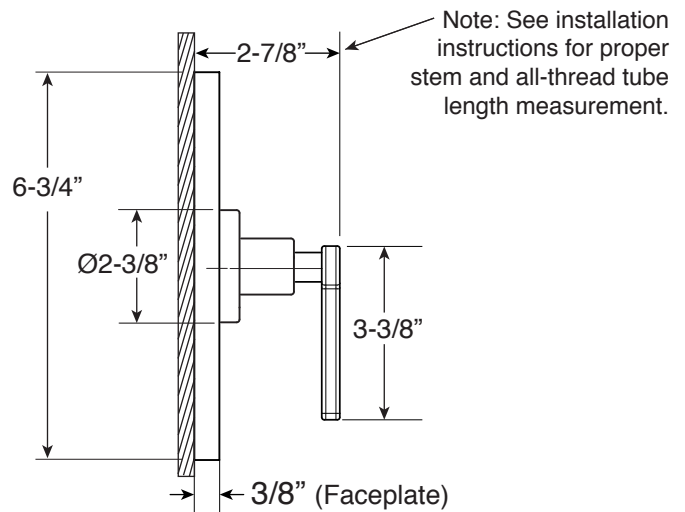

Series 310

Pressure Balance Shower Set

1.002964

(1.002964T - Trim Only)

Tribeca Handle

Euro Style 20 pt.

FEATURES:

- Forged brass construction
- Valve cartridge 18.30.893
- Adjustable hot limit safety stop
- Reversible cartridge
- 5.6 GPM @ 45 PSI
- Includes 1.8 GPM Showerhead (18.10.024) , arm, and flange

FRONT VIEW

**Note: Stem and all-thread tube will be sent with handle trim.*

SIDE VIEW

Note: See installation instructions for proper stem and all-thread tube length measurement.

* Current valve in use:
Circa 4/2014 - present
Contact Customer Service
for Older Versions