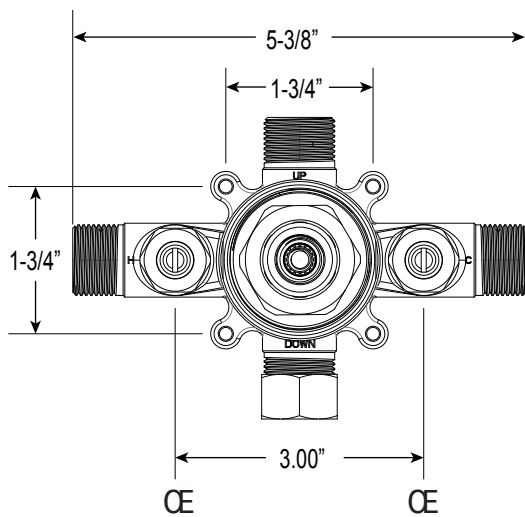

Series 310

Pressure Balance Shower Set

1.002964

(1.002964T - Trim Only)

Tribeca Handle

Euro Style 20 pt.

FEATURES:

- Forged brass construction
- Valve cartridge 18.30.893
- Adjustable hot limit safety stop
- Reversible cartridge
- 5.6 GPM @ 45 PSI
- Includes 1.8 GPM Showerhead (18.10.024) , arm, and flange

FRONT VIEW

**Note: Stem and all-thread tube will be sent with handle trim.*

SIDE VIEW

Note: See installation instructions for proper stem and all-thread tube length measurement.

* Current valve in use:
Circa 4/2014 - present
Contact Customer Service
for Older Versions