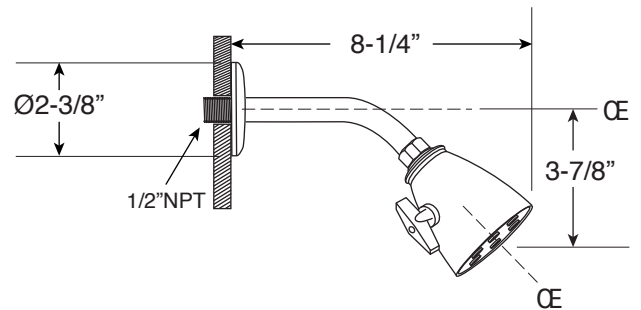

Series 310

Pressure Balance Shower Set

1.002964

(1.002964T - Trim Only)

Tribeca Handle

Euro Style 20 pt.

FEATURES:

- Forged brass construction
- Valve cartridge 18.30.893
- Adjustable hot limit safety stop
- Reversible cartridge
- 5.6 GPM @ 45 PSI
- Includes 1.8 GPM Showerhead (18.10.024) , arm, and flange

FRONT VIEW

**Note: Stem and all-thread tube will be sent with handle trim.*

SIDE VIEW

Note: See installation instructions for proper stem and all-thread tube length measurement.

* Current valve in use:
Circa 4/2014 - present
Contact Customer Service
for Older Versions