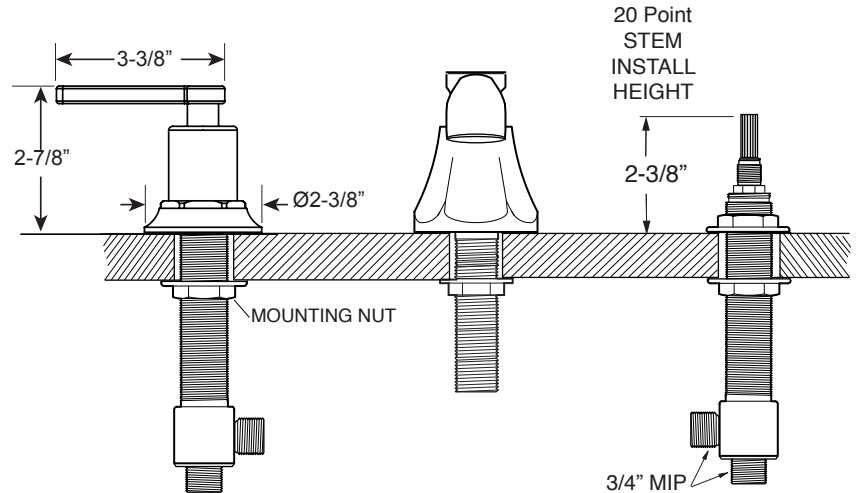

FEATURES:

- All brass construction.
- 3/4" valve bodies with 1/4-turn ceramic disc cartridge.
 - 18.30.010 Cold, 18.30.011 Hot
- Available in all finishes. Warranty varies according to finish selection.

310 Series 5-Hole Roman Tub Set with Tribeca Handles

1.312993

1.312993T - Trim Only

78.30.136 - Rough Kit

Spout and valves install through 1-1/4" diameter holes.
Plumber to provide 3/4" supply lines to valves

NOTE: 1/2" outlet for in-line vacuum breaker (18.15.055), and 60" chrome spiral hose (18.10.016) - INCLUDED