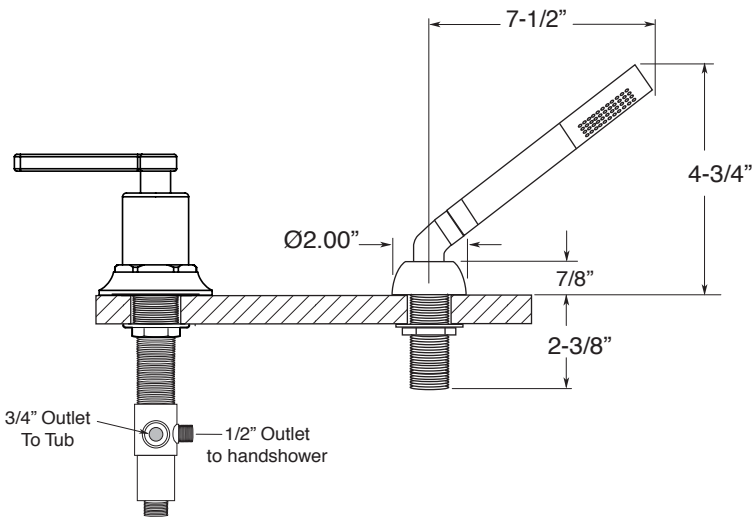

FEATURES:

- All brass construction.
- 3/4" valve bodies with 1/4-turn ceramic disc cartridge.
 - 18.30.010 Cold, 18.30.011 Hot
- Available in all finishes. Warranty varies according to finish selection.

310 Series 5-Hole Roman Tub Set with Tribeca Handles

1.312993

1.312993T - Trim Only

78.30.136 - Rough Kit

Spout and valves install through 1-1/4" diameter holes.
Plumber to provide 3/4" supply lines to valves

NOTE: 1/2" outlet for in-line vacuum breaker (18.15.055), and 60" chrome spiral hose (18.10.016) - INCLUDED