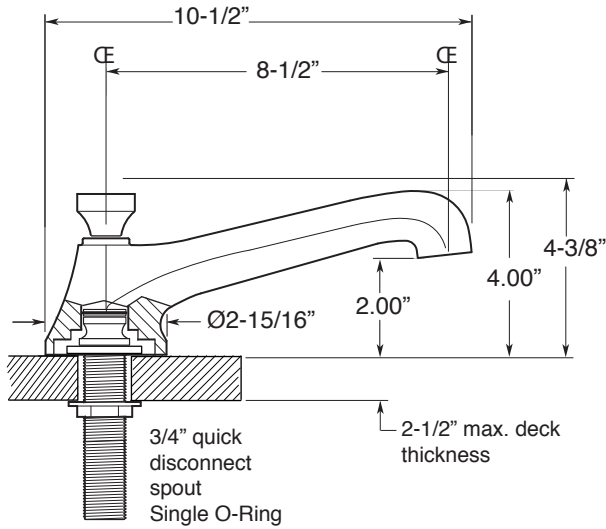

FEATURES:

- All brass construction.
- 3/4" valve bodies with 1/4-turn ceramic disc cartridge.
 - 18.30.010 Cold, 18.30.011 Hot
- Available in all finishes. Warranty varies according to finish selection.

310 Series 5-Hole Roman Tub Set with Tribeca Handles

1.312993

1.312993T - Trim Only

78.30.136 - Rough Kit

Spout and valves install through 1-1/4" diameter holes.
Plumber to provide 3/4" supply lines to valves

NOTE: 1/2" outlet for in-line vacuum breaker (18.15.055), and 60" chrome spiral hose (18.10.016) - INCLUDED