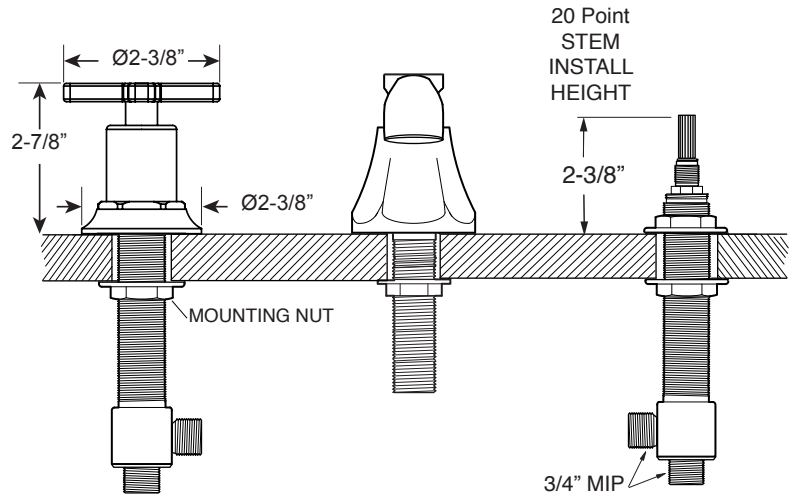

**FEATURES:**

- All brass construction.
- 3/4" valve bodies with 1/4-turn ceramic disc cartridge.
  - 18.30.010 Cold, 18.30.011 Hot
- Available in all finishes. Warranty varies according to finish selection.

## 310 Series 5-Hole Roman Tub Set with Tribeca X Handles

**1.313993**

1.313993T - Trim Only

78.30.136 - Rough Kit

Spout and valves install through 1-1/4" diameter holes.  
Plumber to provide 3/4" supply lines to valves

NOTE: 1/2" outlet for in-line vacuum breaker (18.15.055), and 60" chrome spiral hose (18.10.016) - INCLUDED