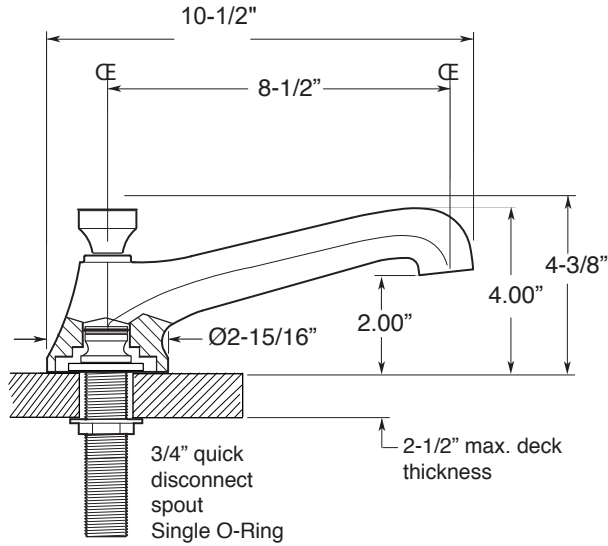

**FEATURES:**

- All brass construction.
- 3/4" valve bodies with 1/4-turn ceramic disc cartridge.
  - 18.30.010 Cold, 18.30.011 Hot
- Available in all finishes. Warranty varies according to finish selection.

## 310 Series 5-Hole Roman Tub Set with Tribeca X Handles

**1.313993**

1.313993T - Trim Only

78.30.136 - Rough Kit

Spout and valves install through 1-1/4" diameter holes.  
Plumber to provide 3/4" supply lines to valves

NOTE: 1/2" outlet for in-line vacuum breaker (18.15.055), and 60" chrome spiral hose (18.10.016) - INCLUDED