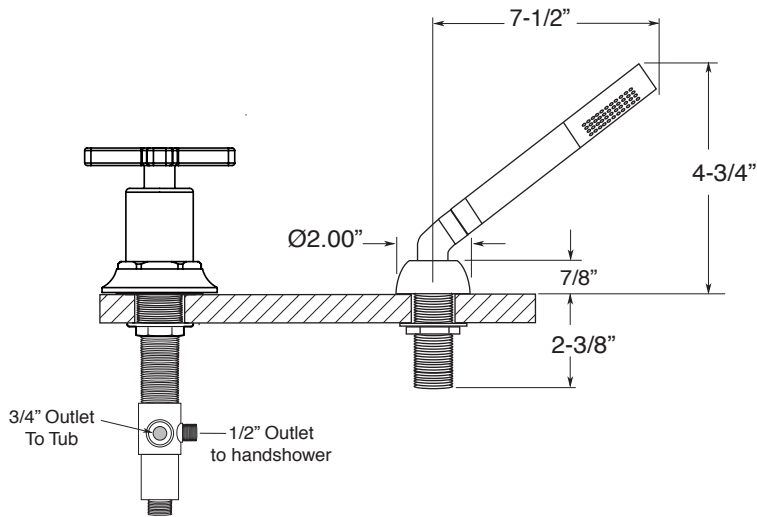

**FEATURES:**

- All brass construction.
- 3/4" valve bodies with 1/4-turn ceramic disc cartridge.
  - 18.30.010 Cold, 18.30.011 Hot
- Available in all finishes. Warranty varies according to finish selection.

## 310 Series 5-Hole Roman Tub Set with Tribeca X Handles

**1.313993**

1.313993T - Trim Only

78.30.136 - Rough Kit

Spout and valves install through 1-1/4" diameter holes.  
Plumber to provide 3/4" supply lines to valves

NOTE: 1/2" outlet for in-line vacuum breaker (18.15.055), and 60" chrome spiral hose (18.10.016) - INCLUDED