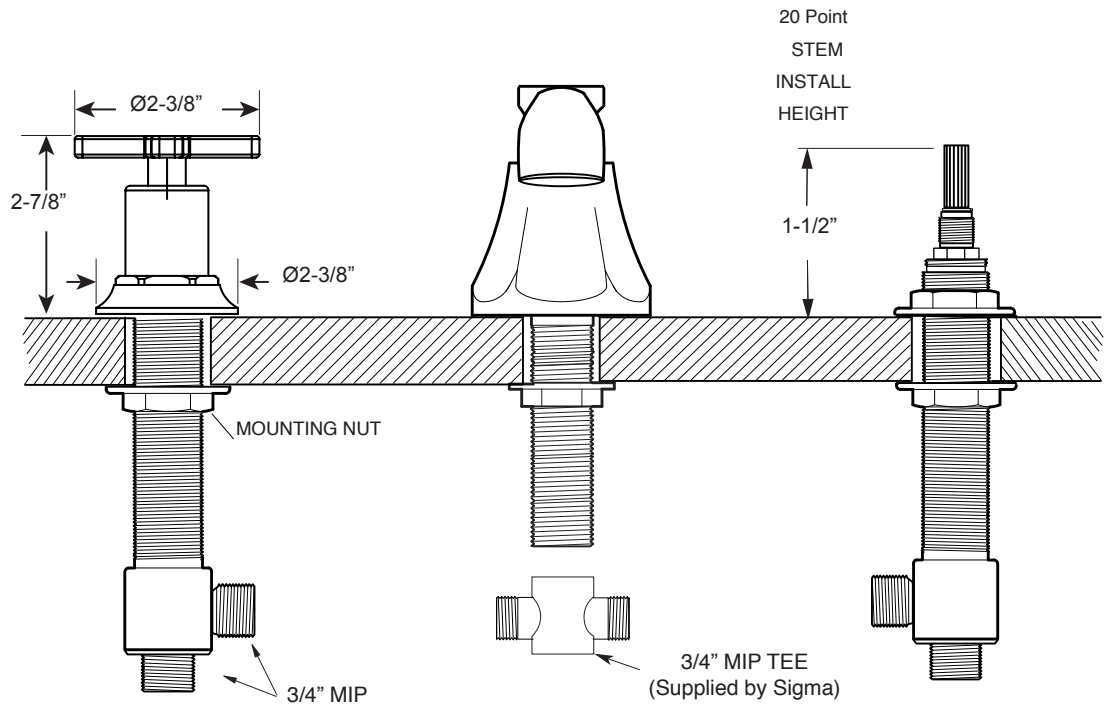

FEATURES:

- All brass construction.
- 3/4" valve bodies with 1/4-turn ceramic disc cartridge.
 - 18.30.010 Cold, 18.30.011 Hot
- Available in all finishes. Warranty varies according to finish selection

310 Series 3-Hole Roman Tub Set with Tribeca X Handles

1.313977

1.313977T - Trim Only

78.30.006 - Rough Kit

NOTE: Spout and valves install through 1-1/4" diameter holes.
Plumber to provide 3/4" supply lines to valves