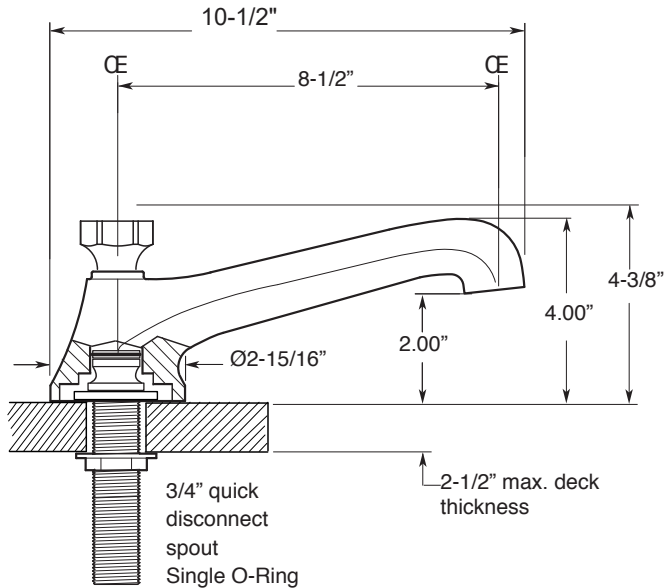

FEATURES:

- All brass construction.
- 3/4" valve bodies with 1/4-turn ceramic disc cartridge.
 - 18.30.010 Cold, 18.30.011 Hot
- Available in all finishes. Warranty varies according to finish selection

310 Series 3-Hole Roman Tub Set with Tribeca X Handles

1.313977

1.313977T - Trim Only

78.30.006 - Rough Kit

NOTE: Spout and valves install through 1-1/4" diameter holes.
Plumber to provide 3/4" supply lines to valves