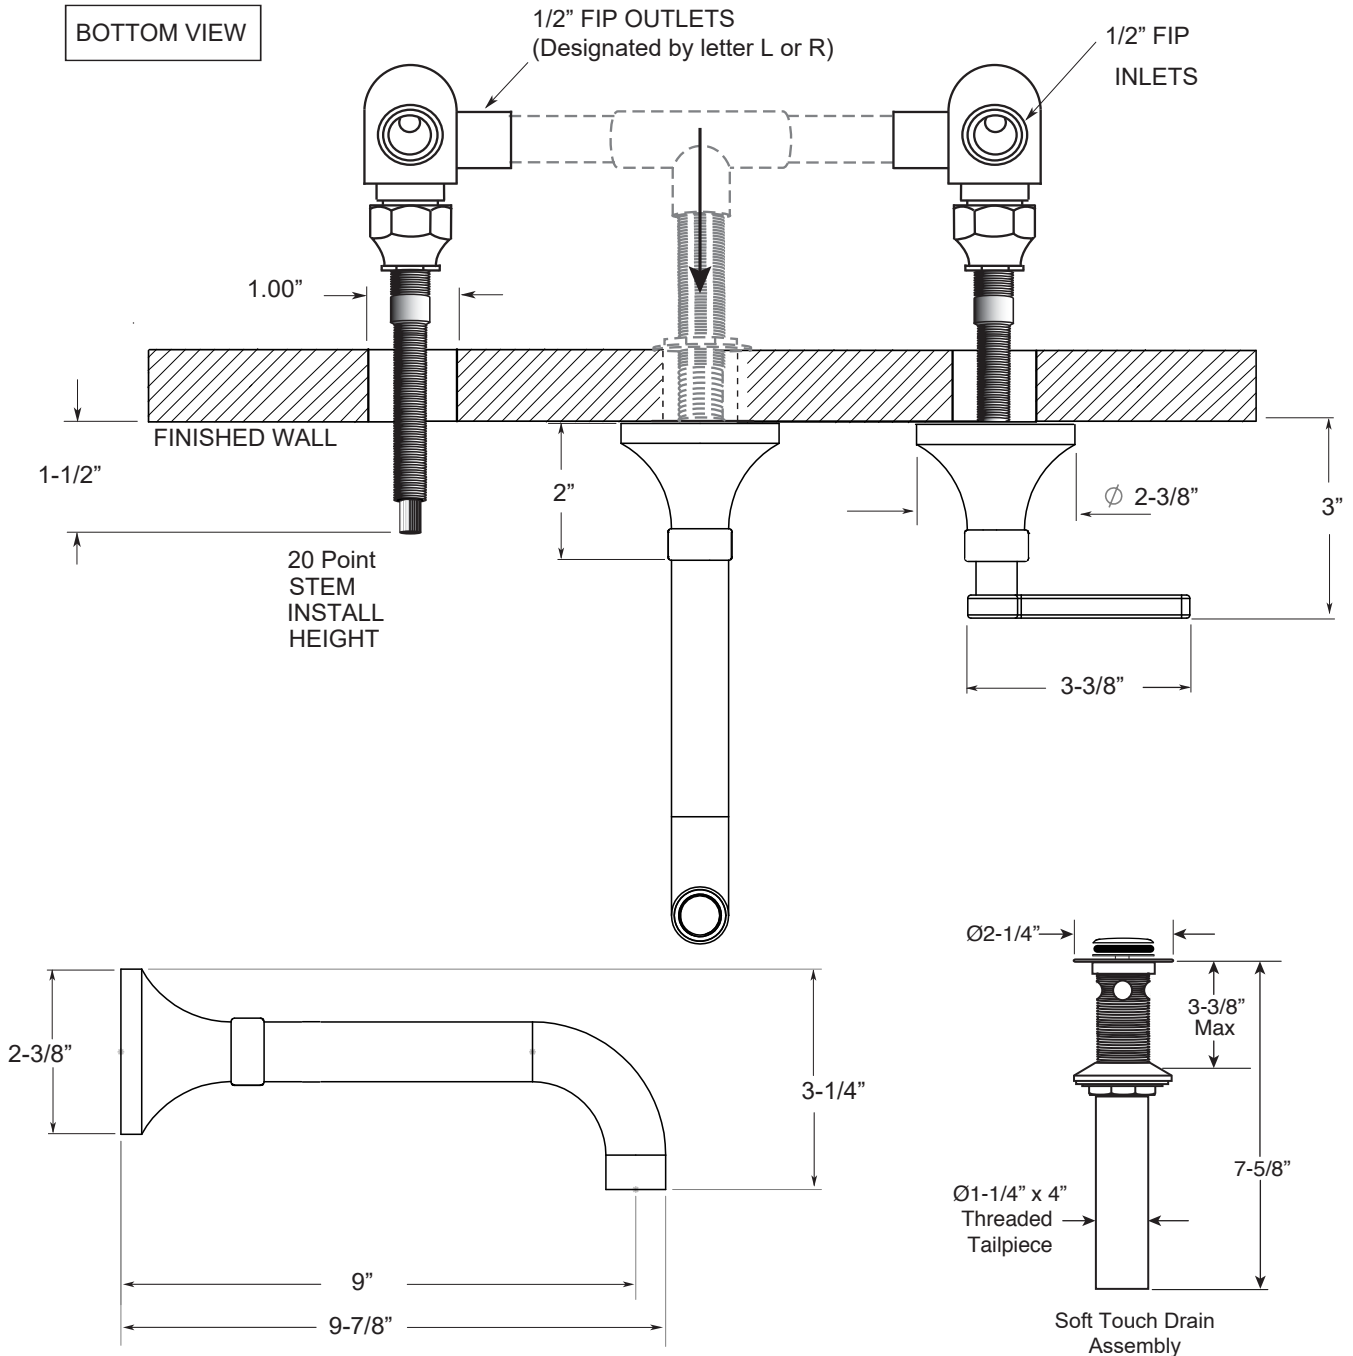

FEATURES:

- All brass construction
- Independent corner valves
- Includes soft touch drain w/overflow: P/N 18.11.052
- 1/4-turn ceramic disc valve cartridge.
- Available in all finishes. Warranty varies according to finish selection.

**120 Series Wall/Vessel
Lavatory Set with Extended
Spout and Capella Handle**

1.129707

Note: Measurements are subject to change or cancellation. No responsibility is assumed for use of superseded or voided pages.