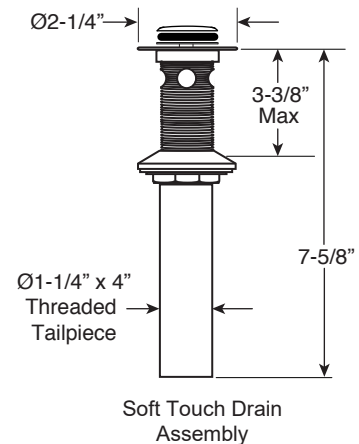

**FEATURES:**

- All brass construction
- Independent corner valves
- Includes soft touch drain w/overflow: P/N 18.11.052
- 1/4-turn ceramic disc valve cartridge.
- Available in all finishes. Warranty varies according to finish selection.

**120 Series Wall/Vessel  
Lavatory Set with Shorter  
Spout and Capella Handle**

**1.129707S**

Note: Measurements are subject to change or cancellation. No responsibility is assumed for use of superseded or voided pages.