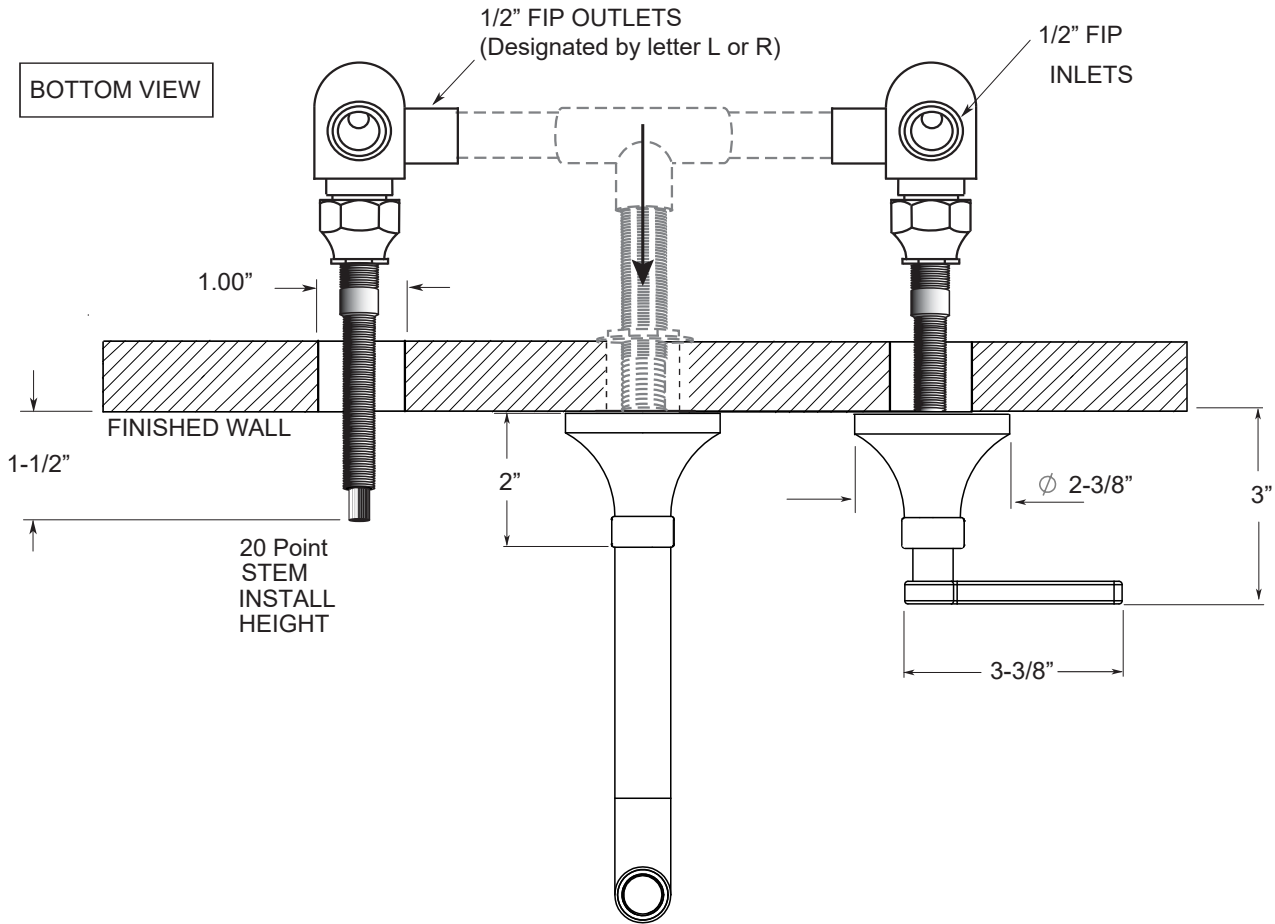

**FEATURES:**

- All brass construction
- Independent corner valves
- Includes soft touch drain w/overflow: P/N 18.11.052
- 1/4-turn ceramic disc valve cartridge.
- Available in all finishes. Warranty varies according to finish selection.

**120 Series Wall/Vessel  
Lavatory Set with Shorter  
Spout and Capella Handle**

**1.129707S**

Note: Measurements are subject to change or cancellation. No responsibility is assumed for use of superseded or voided pages.