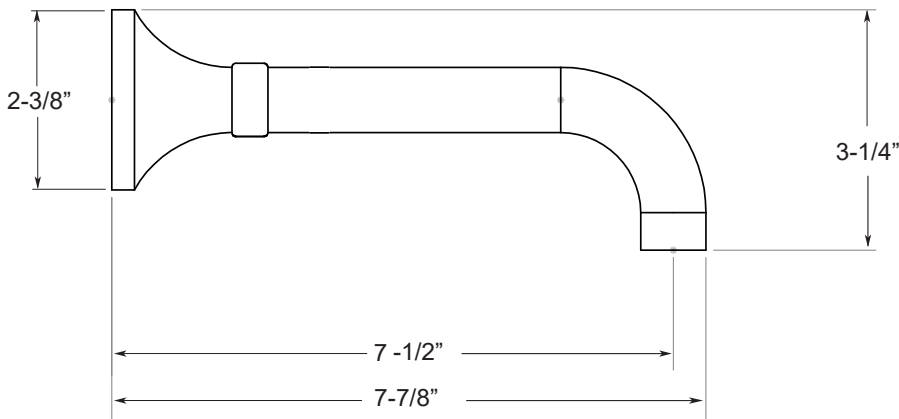

**FEATURES:**

- All brass construction
- Independent corner valves
- Includes soft touch drain w/overflow: P/N 18.11.052
- 1/4-turn ceramic disc valve cartridge.
- Available in all finishes. Warranty varies according to finish selection.

**120 Series Wall/Vessel  
Lavatory Set with Shorter  
Spout and Capella Handle**

**1.129707S**

Note: Measurements are subject to change or cancellation. No responsibility is assumed for use of superseded or voided pages.