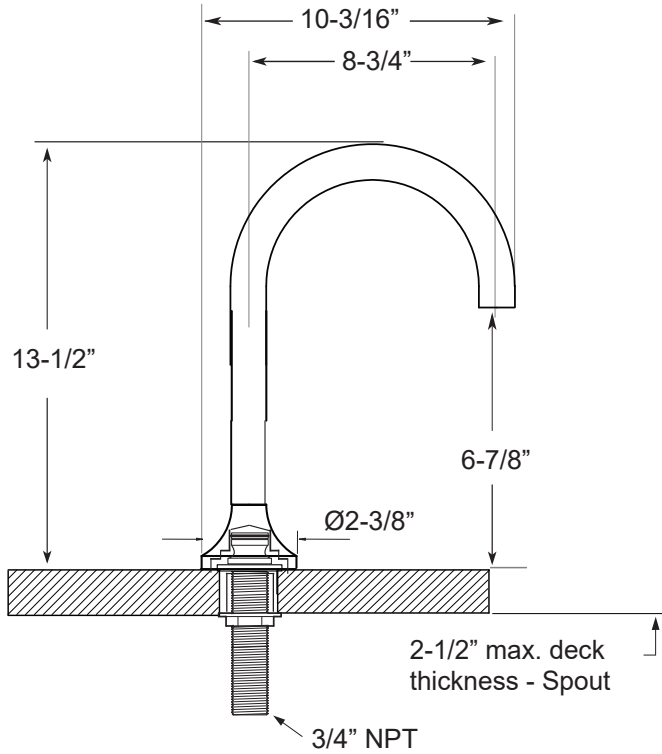

FEATURES:

- All brass construction.
- 3/4" valve bodies with 20 PT. 1/4-turn ceramic disc cartridge.
  - 18.30.010 Cold, 18.30.011 Hot
- Available in all finishes. Warranty varies according to finish.

## 120 Series 3-Hole Roman Tub Set with Capella Handle

**1.129777**

1.129777T - Trim Only

78.30.406 - Rough Kit

Note: Measurements are subject to change or cancellation. No responsibility is assumed for use of superseded or voided pages.