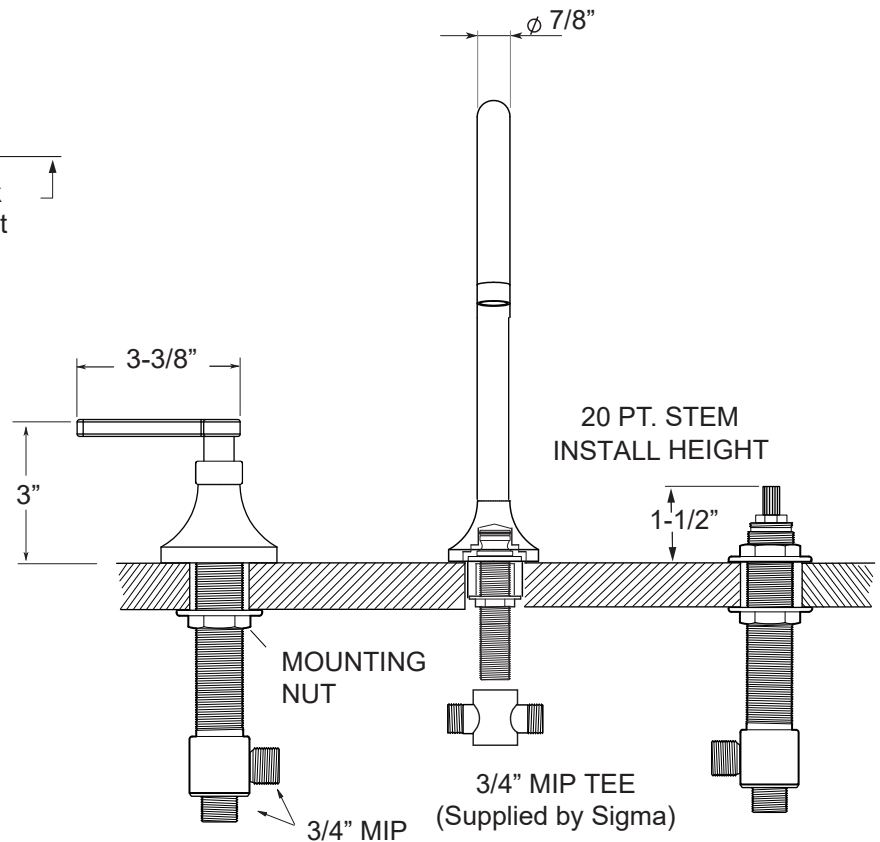

FEATURES:

- All brass construction.
- 3/4" valve bodies with 20 PT. 1/4-turn ceramic disc cartridge.
  - 18.30.010 Cold, 18.30.011 Hot
- Available in all finishes. Warranty varies according to finish.

# SPECIFICATIONS

## 120 Series 3-Hole Roman Tub Set with Capella Handle

**1.129777**

1.129777T - Trim Only

78.30.406 - Rough Kit

Note: Measurements are subject to change or cancellation. No responsibility is assumed for use of superseded or voided pages.