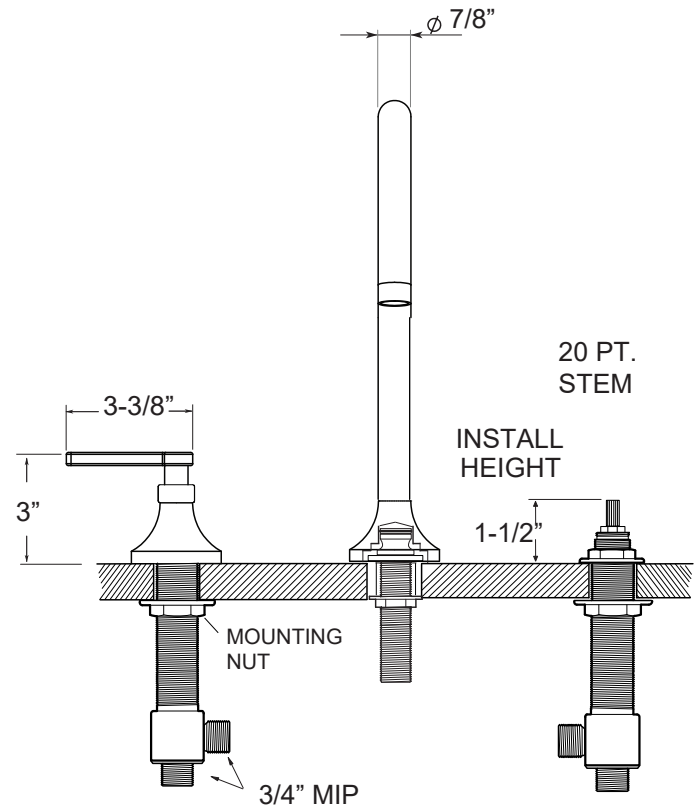

FEATURES:

- All brass construction.
- 3/4" valve bodies with 20 PT. 1/4-turn ceramic disc cartridge.
 - Cold Cartridge 18.30.010, Hot Cartridge 18.30.011
- Available in all finishes. Warranty varies according to finish.

SPECIFICATIONS

120 Series 5-Hole Roman Tub Set with Capella Handles

1.129793

1.129793T - Trim Only

78.30.411 - Rough Kit

Spout and valves install through 1-1/4" diameter holes.
 Diverter valve installs through 1-1/2" diameter holes.
 Plumber to provide 3/4" supply lines to valves

NOTE: 1/2" outlet for in-line double check valve (18.15.055), and 60" chrome spiral hose (18.10.016) - INCLUDED