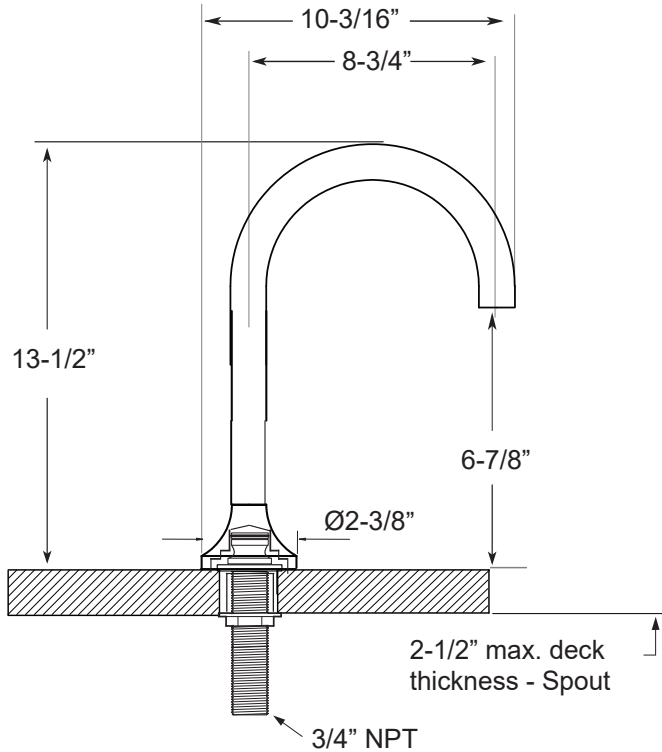

FEATURES:

- All brass construction.
- 3/4" valve bodies with 20 PT. 1/4-turn ceramic disc cartridge.
 - Cold Cartridge 18.30.010, Hot Cartridge 18.30.011
- Available in all finishes. Warranty varies according to finish.

SPECIFICATIONS

120 Series 5-Hole Roman Tub Set with Capella Handles

1.129793

1.129793T - Trim Only

78.30.411 - Rough Kit

Spout and valves install through 1-1/4" diameter holes.
 Diverter valve installs through 1-1/2" diameter holes.
 Plumber to provide 3/4" supply lines to valves

NOTE: 1/2" outlet for in-line double check valve (18.15.055), and 60" chrome spiral hose (18.10.016) - INCLUDED