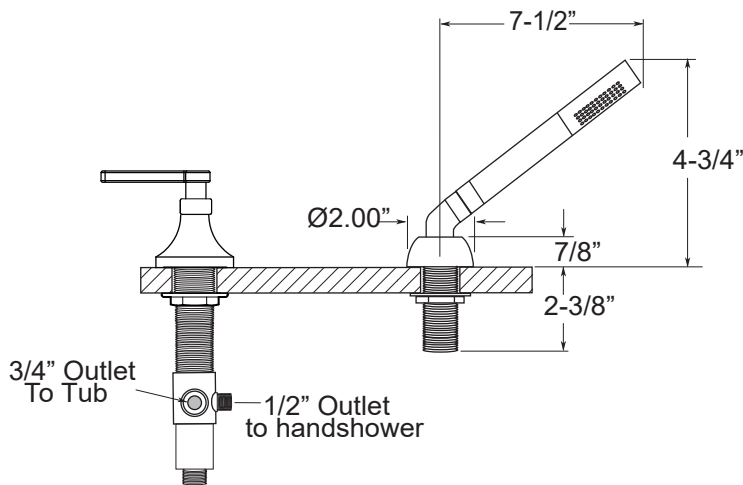

FEATURES:

- All brass construction.
- 3/4" valve bodies with 20 PT. 1/4-turn ceramic disc cartridge.
 - Cold Cartridge 18.30.010, Hot Cartridge 18.30.011
- Available in all finishes. Warranty varies according to finish.

SPECIFICATIONS

120 Series 5-Hole Roman Tub Set with Capella Handles

1.129793

1.129793T - Trim Only

78.30.411 - Rough Kit

Spout and valves install through 1-1/4" diameter holes.
 Diverter valve installs through 1-1/2" diameter holes.
 Plumber to provide 3/4" supply lines to valves

NOTE: 1/2" outlet for in-line double check valve (18.15.055), and 60" chrome spiral hose (18.10.016) - INCLUDED