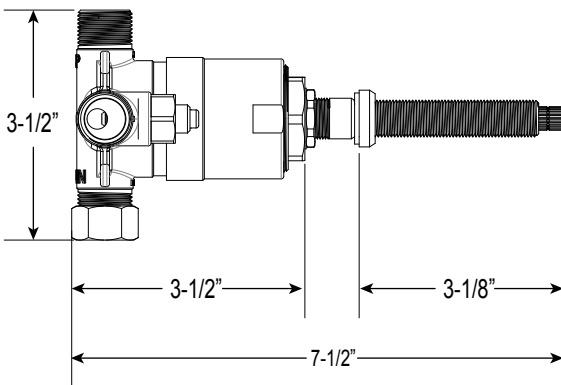

Features:

- Forged brass construction
- Ceramic disk valve cartridge 18.30.893
- Adjustable hot limit safety stop
- Reversible cartridge
- 5.6 GPM @ 45
- Includes 1.8 GPM shower head, arm, and flange

Capella

Pressure Balance Shower Set
1.009764
(1.009764T - Trim Only)

FRONT VIEW

SIDE VIEW

**Note: Stem and all-thread tube will be sent with handle trim.*

* Current valve in use:
Circa 4/2014 - present
Contact Customer Service
for Older Versions