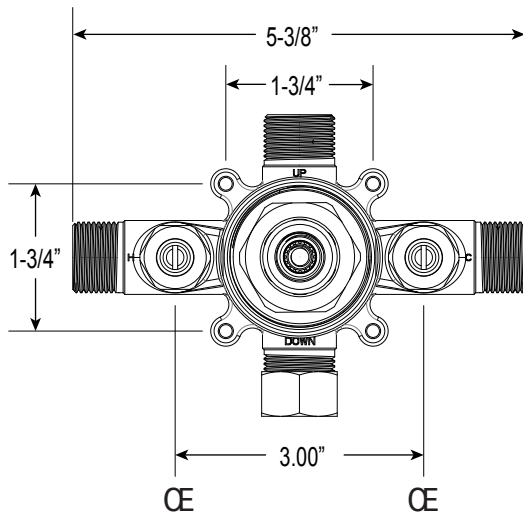

Features:

- Forged brass construction
- Ceramic disk valve cartridge 18.30.893
- Adjustable hot limit safety stop
- Reversible cartridge
- 5.6 GPM @ 45
- Includes 1.8 GPM shower head, arm, and flange

Capella

Pressure Balance Shower Set
1.009764
(1.009764T - Trim Only)

FRONT VIEW

SIDE VIEW

**Note: Stem and all-thread tube will be sent with handle trim.*

* Current valve in use:
Circa 4/2014 - present
Contact Customer Service
for Older Versions