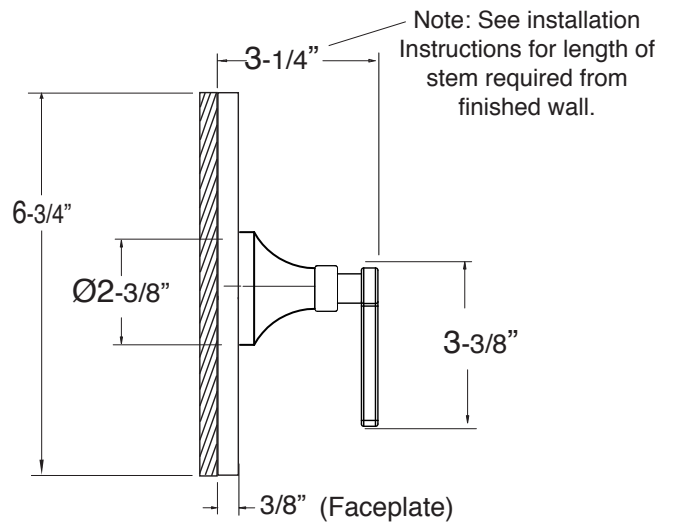

Features:

- Forged brass construction
- Ceramic disk valve cartridge 18.30.893
- Adjustable hot limit safety stop
- Reversible cartridge
- 5.6 GPM @ 45
- Includes 1.8 GPM shower head, arm, and flange

Capella

Pressure Balance Shower Set
1.009764
(1.009764T - Trim Only)

FRONT VIEW

SIDE VIEW

**Note: Stem and all-thread tube will be sent with handle trim.*

* Current valve in use:
Circa 4/2014 - present
Contact Customer Service
for Older Versions