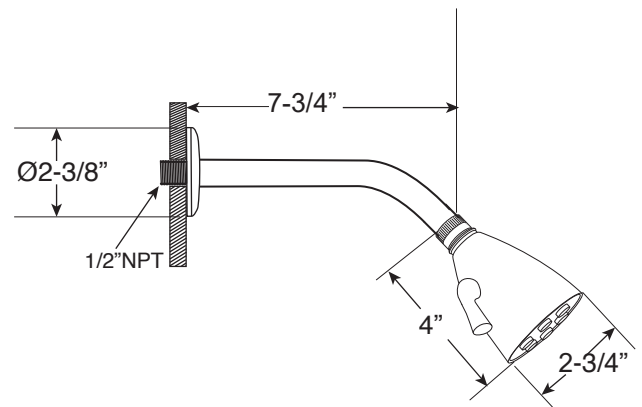

Features:

- Forged brass construction
- Ceramic disk valve cartridge 18.30.893
- Adjustable hot limit safety stop
- Reversible cartridge
- 5.6 GPM @ 45
- Includes 1.8 GPM shower head, arm, and flange

Capella

Pressure Balance Shower Set
1.009764
(1.009764T - Trim Only)

FRONT VIEW

SIDE VIEW

**Note: Stem and all-thread tube will be sent with handle trim.*

* Current valve in use:
Circa 4/2014 - present
Contact Customer Service
for Older Versions