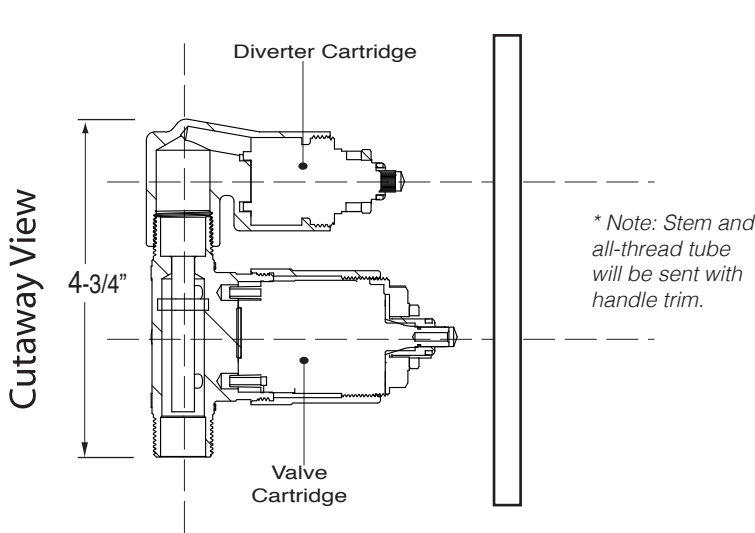

Features:

- Forged brass construction
- Valve cartridge 18.30.893
- Diverter Cartridge: 18.30.898
- Adjustable hot limit safety stop
- Reversible cartridge
- 4.5 GPM @ 45 PSI

Capella

Pressure Balance
Shower by Shower Set
1.009767
(1.009767T - Trim Only)

Note: MUST purchase showerhead, arm, flange, and handshower option separately.

Note: Measurements are subject to change or cancellation. No responsibility is assumed for use of superseded or voided pages.