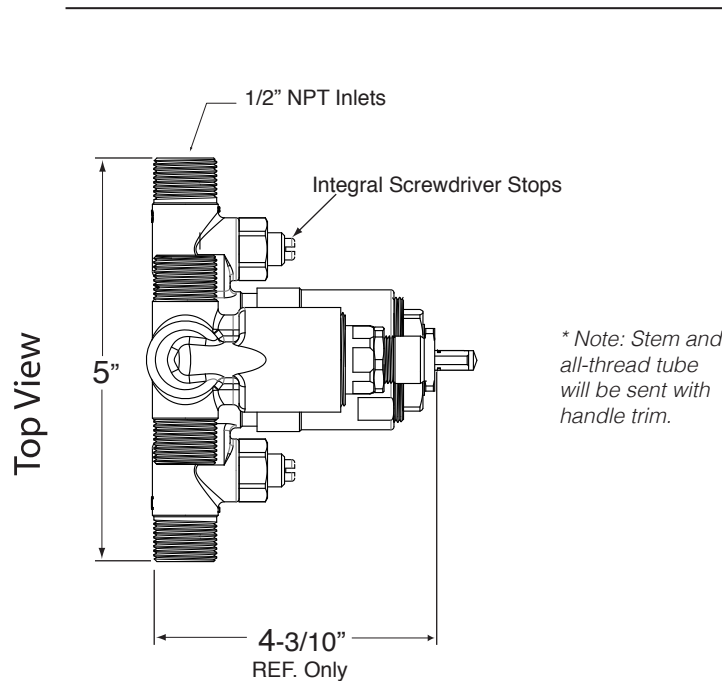

Features:

- Forged brass construction
- Valve cartridge 18.30.893
- Diverter Cartridge: 18.30.898
- Adjustable hot limit safety stop
- Reversible cartridge
- 4.5 GPM @ 45 PSI

Capella

Pressure Balance
Shower by Shower Set
1.009767
(1.009767T - Trim Only)

Note: MUST purchase showerhead, arm, flange, and handshower option separately.

Note: Measurements are subject to change or cancellation. No responsibility is assumed for use of superseded or voided pages.