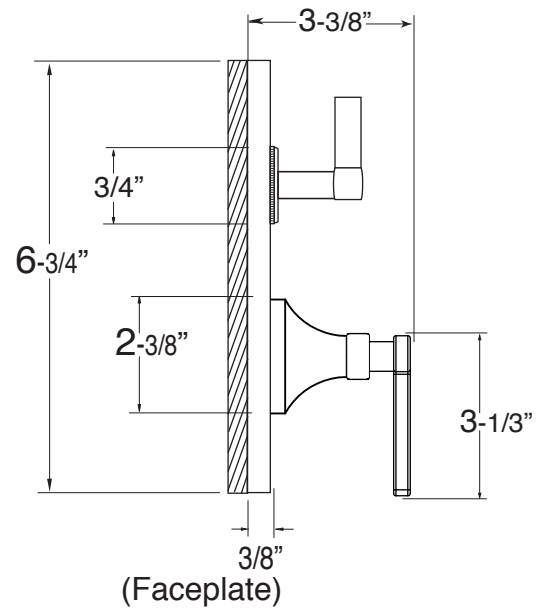

Features:

- Forged brass construction
- Valve cartridge 18.30.893
- Diverter Cartridge: 18.30.898
- Adjustable hot limit safety stop
- Reversible cartridge
- 4.5 GPM @ 45 PSI

Capella

Pressure Balance
Shower by Shower Set
1.009767
(1.009767T - Trim Only)

Note: MUST purchase showerhead, arm, flange, and handshower option separately.

Note: Measurements are subject to change or cancellation. No responsibility is assumed for use of superseded or voided pages.