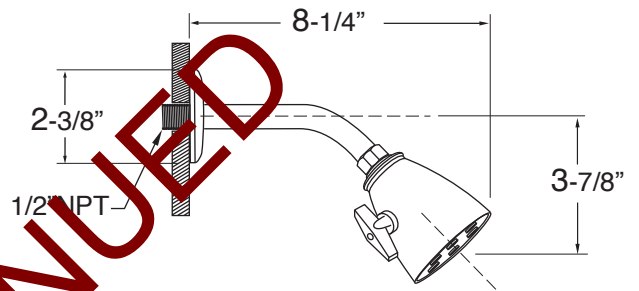

Features:

- Forged brass construction
- Ceramic disk valve cartridge 18.30.865
- Adjustable hot limit safety stop
- Reversible cartridge
- 5.6 GPM @ 45 PSI

Series 120

Pressure Balanced Tub & Shower

Capella Handle 1.129768

(1.129768T - Trim Only)

Cutaway View

Top View

Note: Measurements are subject to change or cancellation. No responsibility is assumed for use of superseded or voided pages.