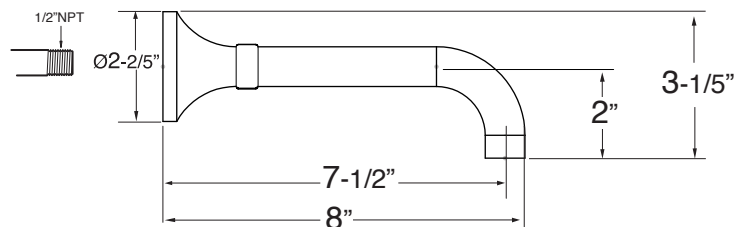

Features:

- Forged brass construction
- Ceramic disk valve cartridge 18.30.865
- Adjustable hot limit safety stop
- Reversible cartridge
- 5.6 GPM @ 45 PSI

Series 120

Pressure Balanced Tub & Shower

Capella Handle 1.129768

(1.129768T - Trim Only)

Cutaway View

Top View

Note: Measurements are subject to change or cancellation. No responsibility is assumed for use of superseded or voided pages.