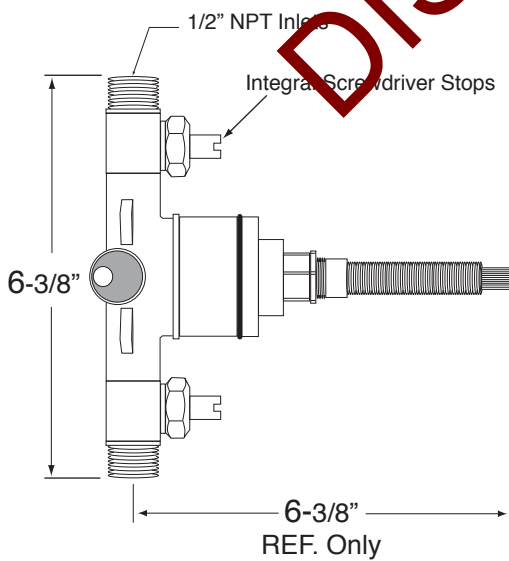

Features:

- Forged brass construction
- Ceramic disk valve cartridge 18.30.865
- Adjustable hot limit safety stop
- Reversible cartridge
- 5.6 GPM @ 45 PSI

Series 120

Pressure Balanced Tub & Shower

Capella Handle 1.129768

(1.129768T - Trim Only)

Cutaway View

Top View

Note: Measurements are subject to change or cancellation. No responsibility is assumed for use of superseded or voided pages.