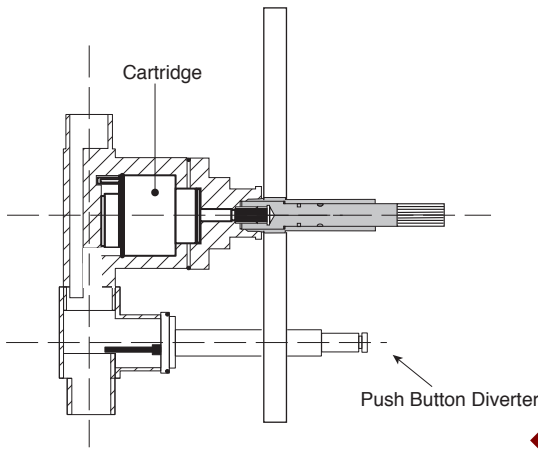

Features:

- Forged brass construction
- Ceramic disk valve cartridge 18.30.865
- Adjustable hot limit safety stop
- Reversible cartridge
- 5.6 GPM @ 45 PSI

Series 120

Pressure Balanced Tub & Shower

Capella Handle 1.129768

(1.129768T - Trim Only)

Cutaway View

Top View

Note: Measurements are subject to change or cancellation. No responsibility is assumed for use of superseded or voided pages.