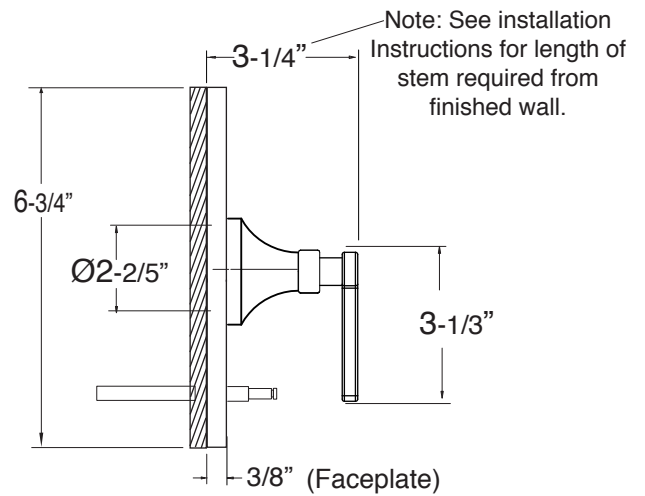

Features:

- Forged brass construction
- Ceramic disk valve cartridge 18.30.865
- Adjustable hot limit safety stop
- Reversible cartridge
- 5.6 GPM @ 45 PSI

Series 120

Pressure Balanced Tub & Shower

Capella Handle 1.129768

(1.129768T - Trim Only)

Cutaway View

Top View

Note: Measurements are subject to change or cancellation. No responsibility is assumed for use of superseded or voided pages.