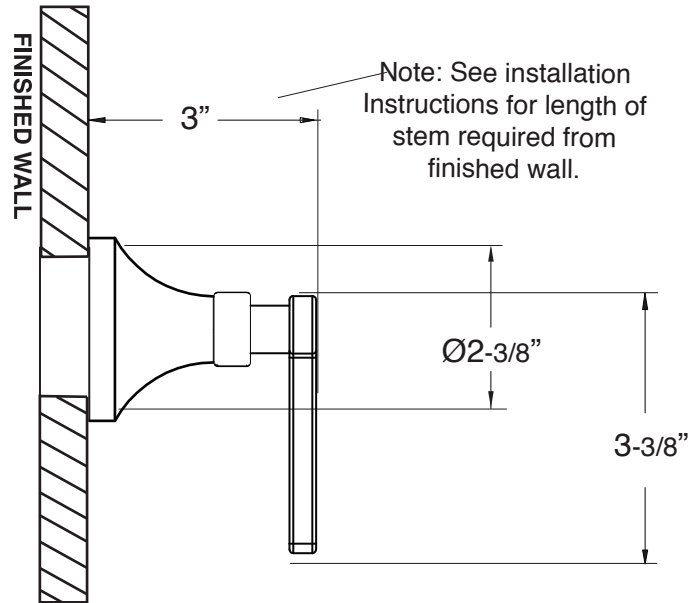

Trim for Wall Valve

Trim Only
Capella
1.009787T

Trim used with the following Valves:

For this Euro Style 20pt handle and trim, use with the following valves:

- 78.30.020 - 1/2" Volume Control - 20 pt.....Replacement cartridge: 18.30.036
- 78.30.023 - 1/2" Volume Control - 20 pt.....Replacement cartridge: 18.30.011
- 78.30.255 - 3 port In-wall Diverter - 20 pt.....Replacement cartridge: 18.30.259
- 78.30.253 - 4 port In-wall Diverter - 20 pt.....Replacement cartridge: 18.30.257