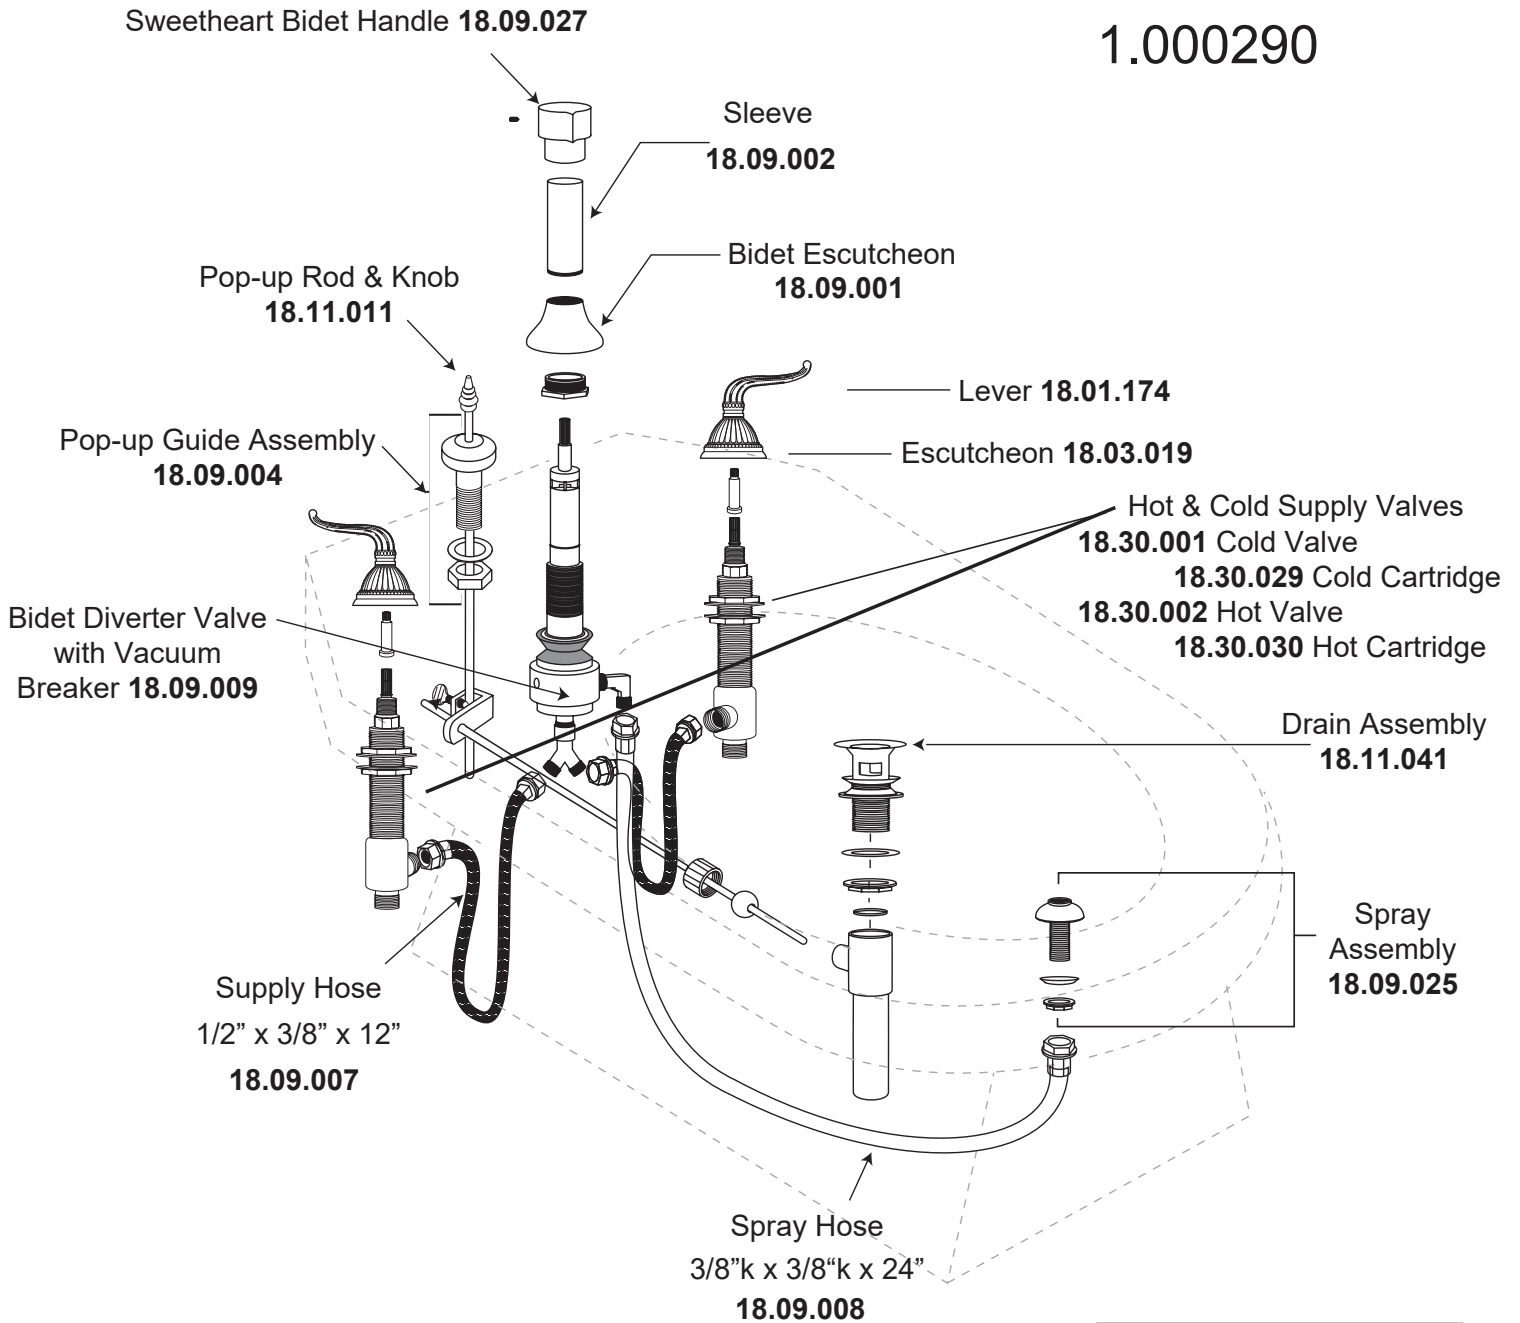

**Bidet Set with
Jefferson Elite II Handles
1.000290**

Extended ball rod
available **APS.11.019**