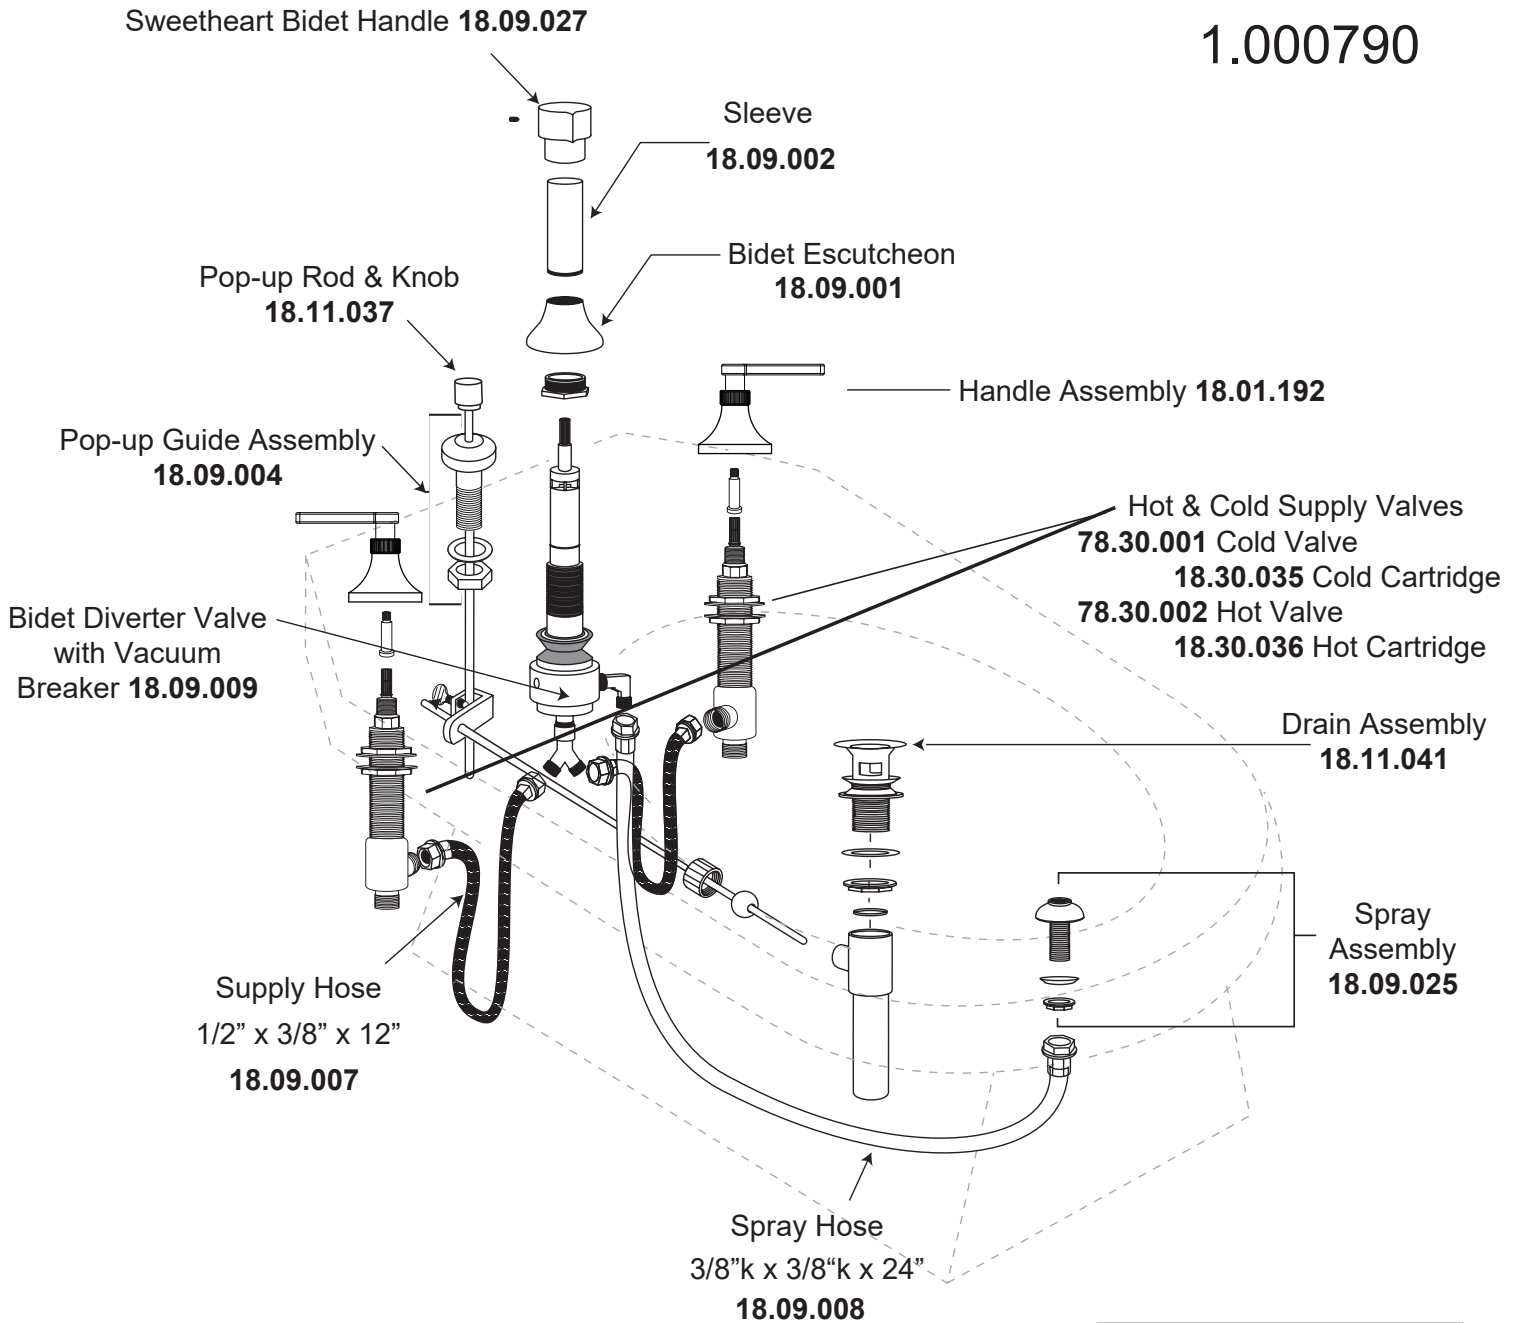

**Bidet Set with
Stella Handles
1.000790**

Extended ball rod
available **APS.11.019**