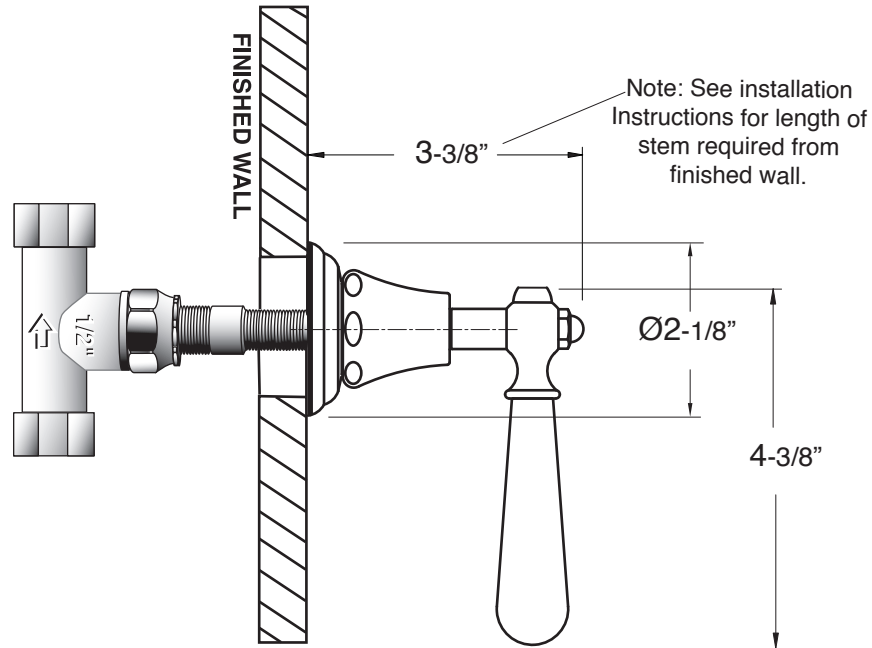

TechData

SPECIFICATIONS

Trim for Wall Valve

Trim Only

Loire

1.005687T

Trim used with the following Valves:

- 18.30.020 - 1/2" Volume Control - 16 pt.....Replacement cartridge: 18.30.036
- 18.30.023 - 3/4" Volume Control - 16 pt.....Replacement cartridge: 18.30.011
- 18.30.255 - 3 port In-wall Diverter - 16 pt.....Replacement cartridge: 18.30.259
- 18.30.253 - 4 port In-wall Diverter - 16 pt.....Replacement cartridge: 18.30.257

- 78.30.020 - 1/2" Volume Control - 20 pt.....Replacement cartridge: 18.30.036
- 78.30.023 - 1/2" Volume Control - 20 pt.....Replacement cartridge: 18.30.011
- 78.30.255 - 3 port In-wall Diverter - 20 pt.....Replacement cartridge: 18.30.259
- 78.30.253 - 4 port In-wall Diverter - 20 pt.....Replacement cartridge: 18.30.257

Note: Measurements are subject to change or cancellation. No responsibility is assumed for use of superseded or voided pages.