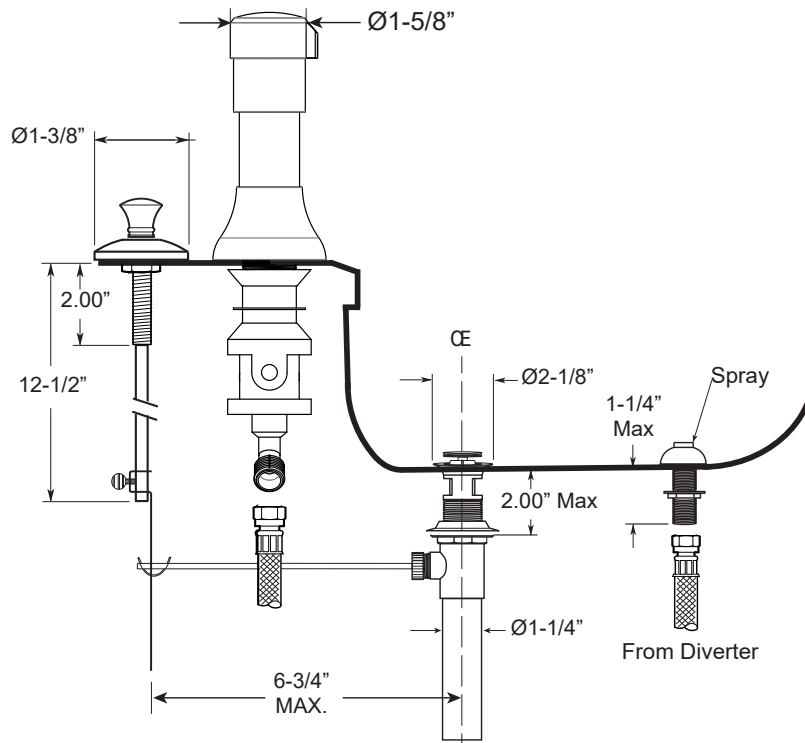

FEATURES:

- All brass construction.
- Hot & Cold valves and integral Vacuum Breaker/Diverter require 1-1/4" (max.) holes.
- Includes pop-up drain assembly with overflow. Longer ball rod available on request. P/N: APS.11.019
- Diverter controls water flow between douche spray & flushing rim.
- 1/4-turn ceramic disc valve cartridges for handles.
- Available in all finishes. Warranty varies according to finish selection.

**Bidet Set with
Bordeaux Handles**

1.006490

Front View

Side View

Note: Measurements are subject to change. No responsibility is assumed for use of superseded or voided pages.