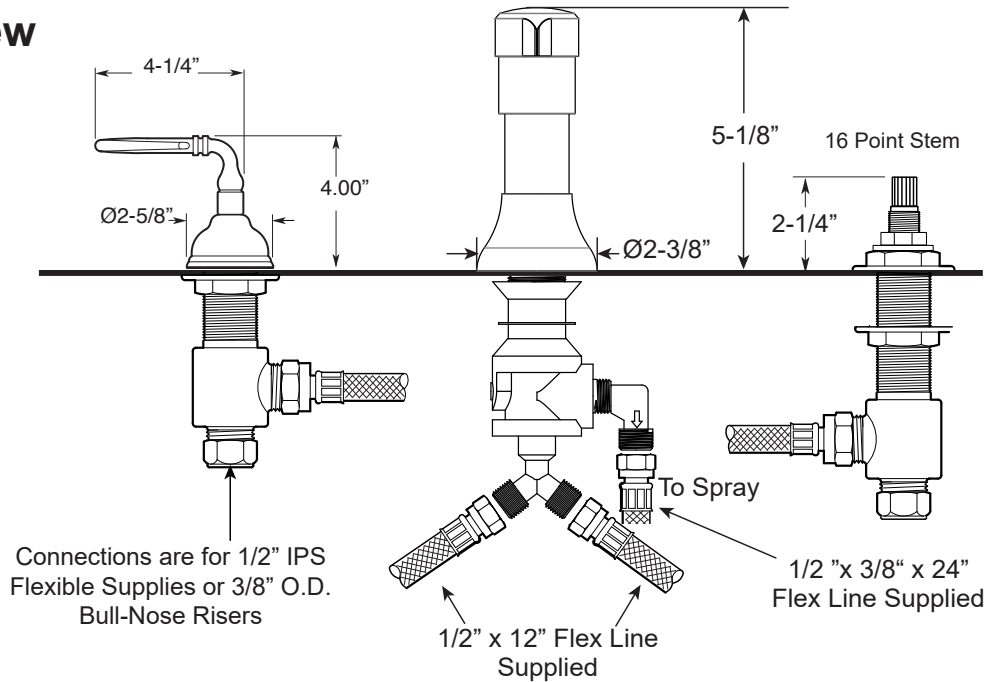

FEATURES:

- All brass construction.
- Hot & Cold valves and integral Vacuum Breaker/Diverter require 1-1/4" (max.) holes.
- Includes pop-up drain assembly with overflow. Longer ball rod available on request. P/N: APS.11.019
- Diverter controls water flow between douche spray & flushing rim.
- 1/4-turn ceramic disc valve cartridges for handles.
- Available in all finishes. Warranty varies according to finish selection.

**Bidet Set with
Bordeaux Handles**

1.006490

Front View

Side View

Note: Measurements are subject to change. No responsibility is assumed for use of superseded or voided pages.