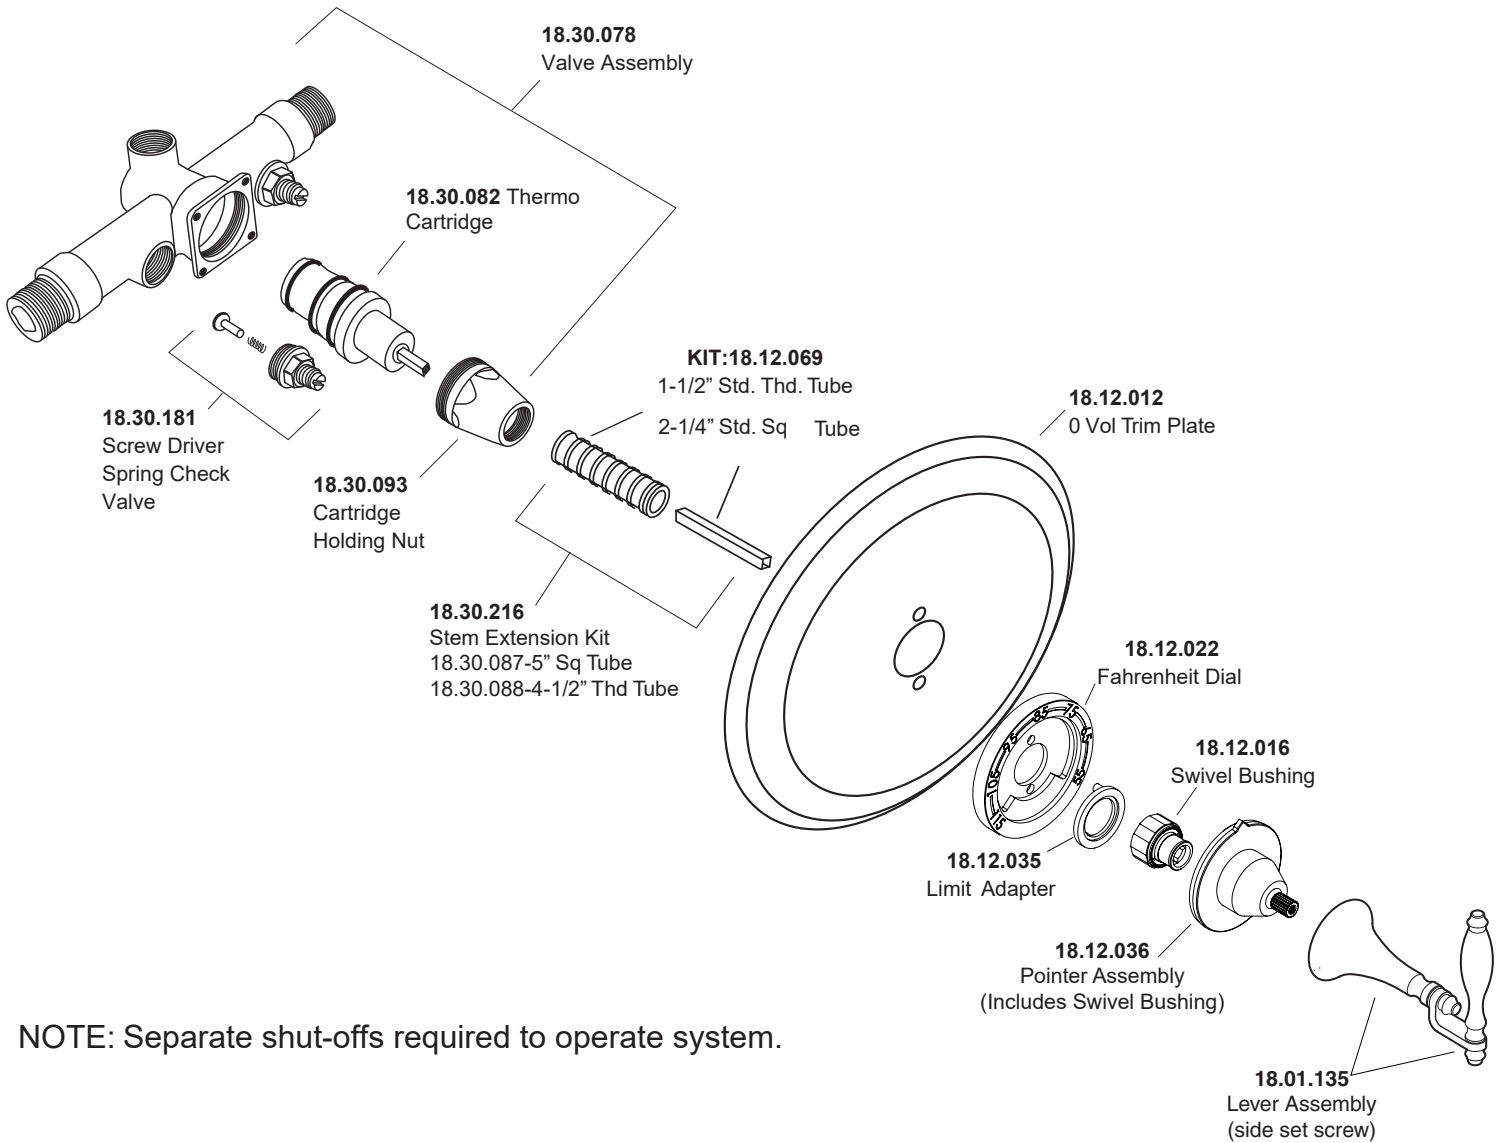

1.002096.V0

1/2" Thermostatic Set
without Volume Control
with Toronto Lever

NOTE: Separate shut-offs required to operate system.