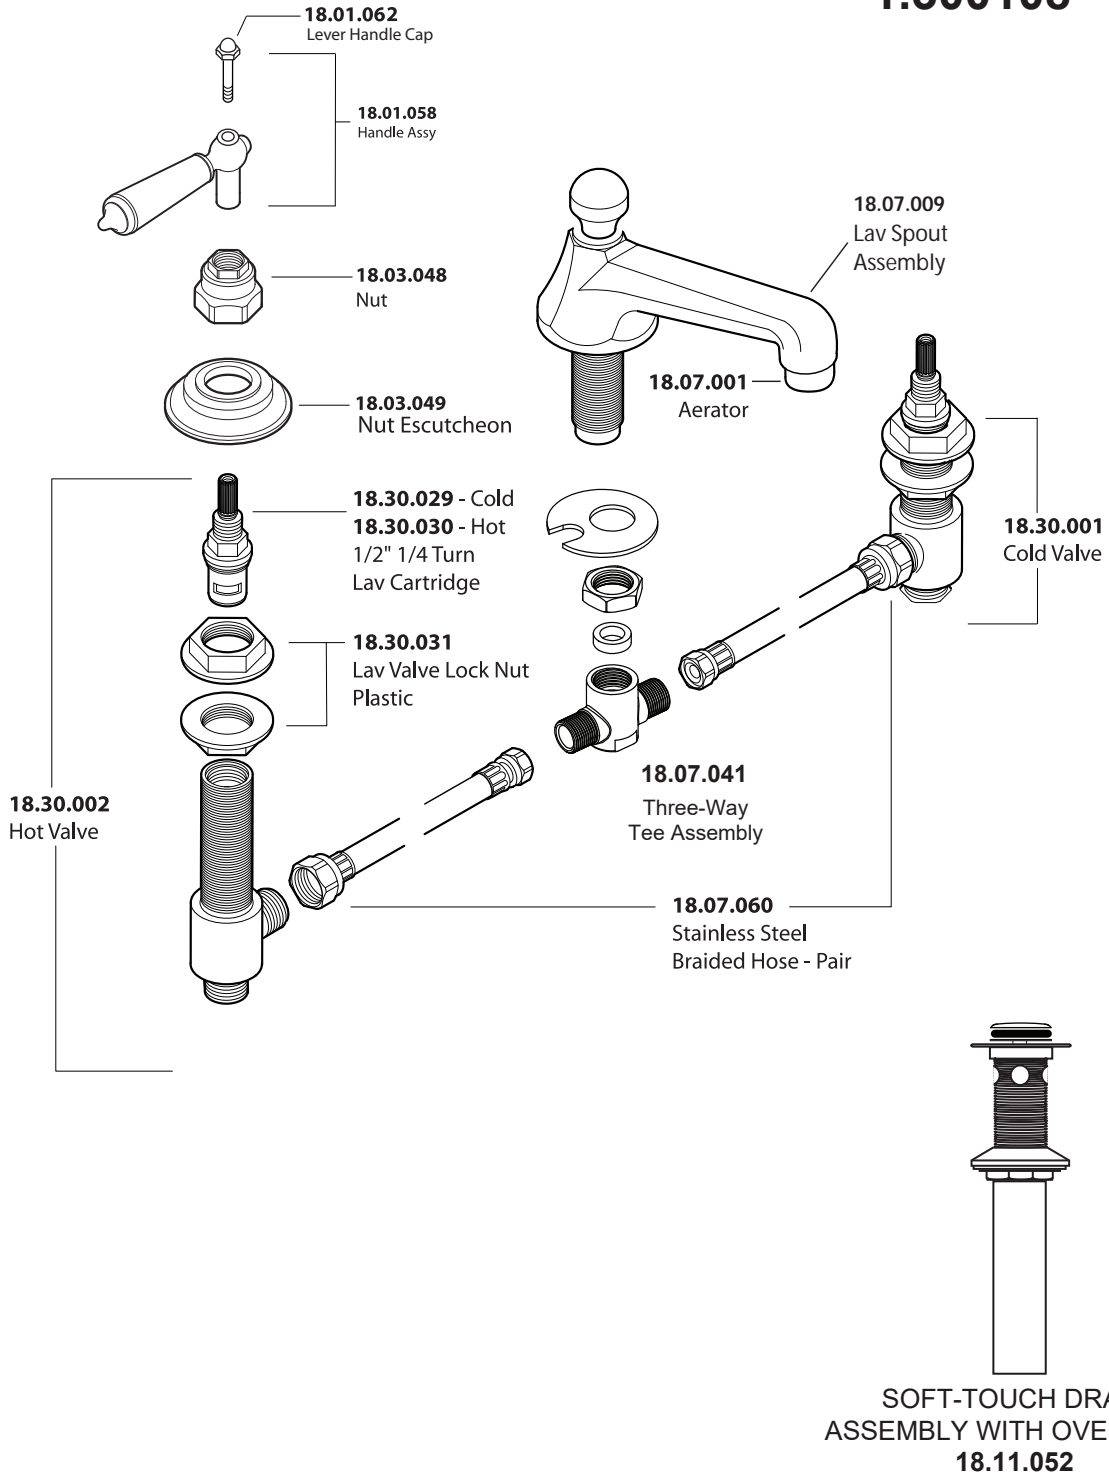

300 Series Widespread Lavatory
Set with Aria Handles

1.300108

American Faucet & Coatings Corporation

Tel: 760-598-5895, Toll Free Fax 800-621-8383, customerservice@sigmafaucet.com