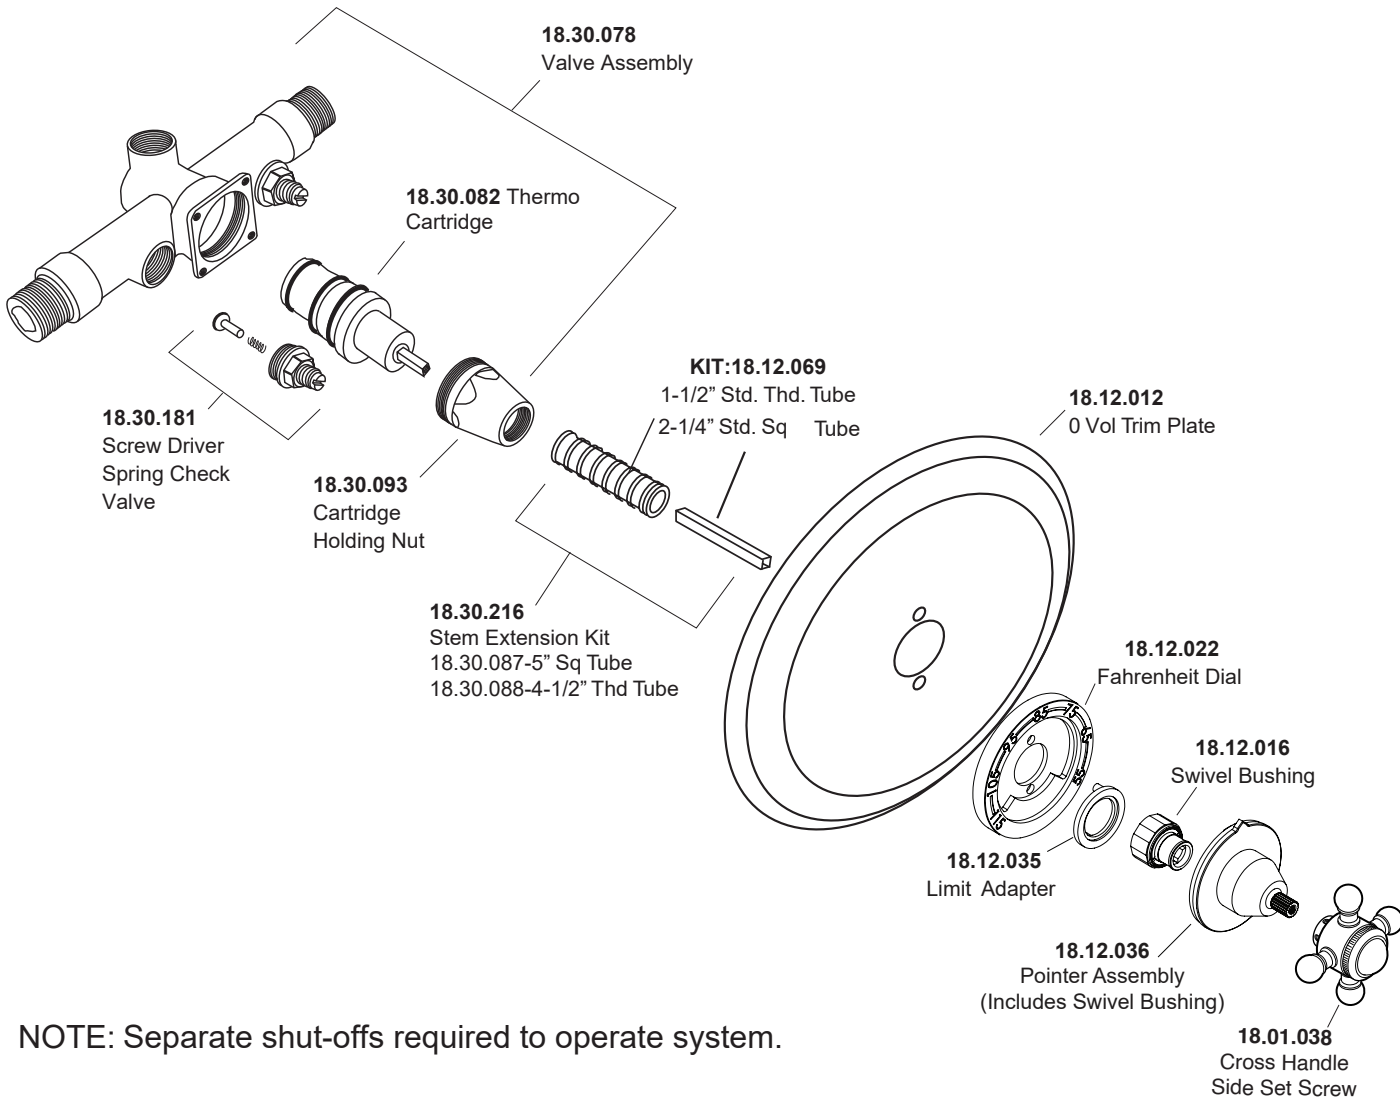

1.000996.V0

1/2" Thermostatic Set
without Volume Control
with Salem Cross Handle

NOTE: Separate shut-offs required to operate system.