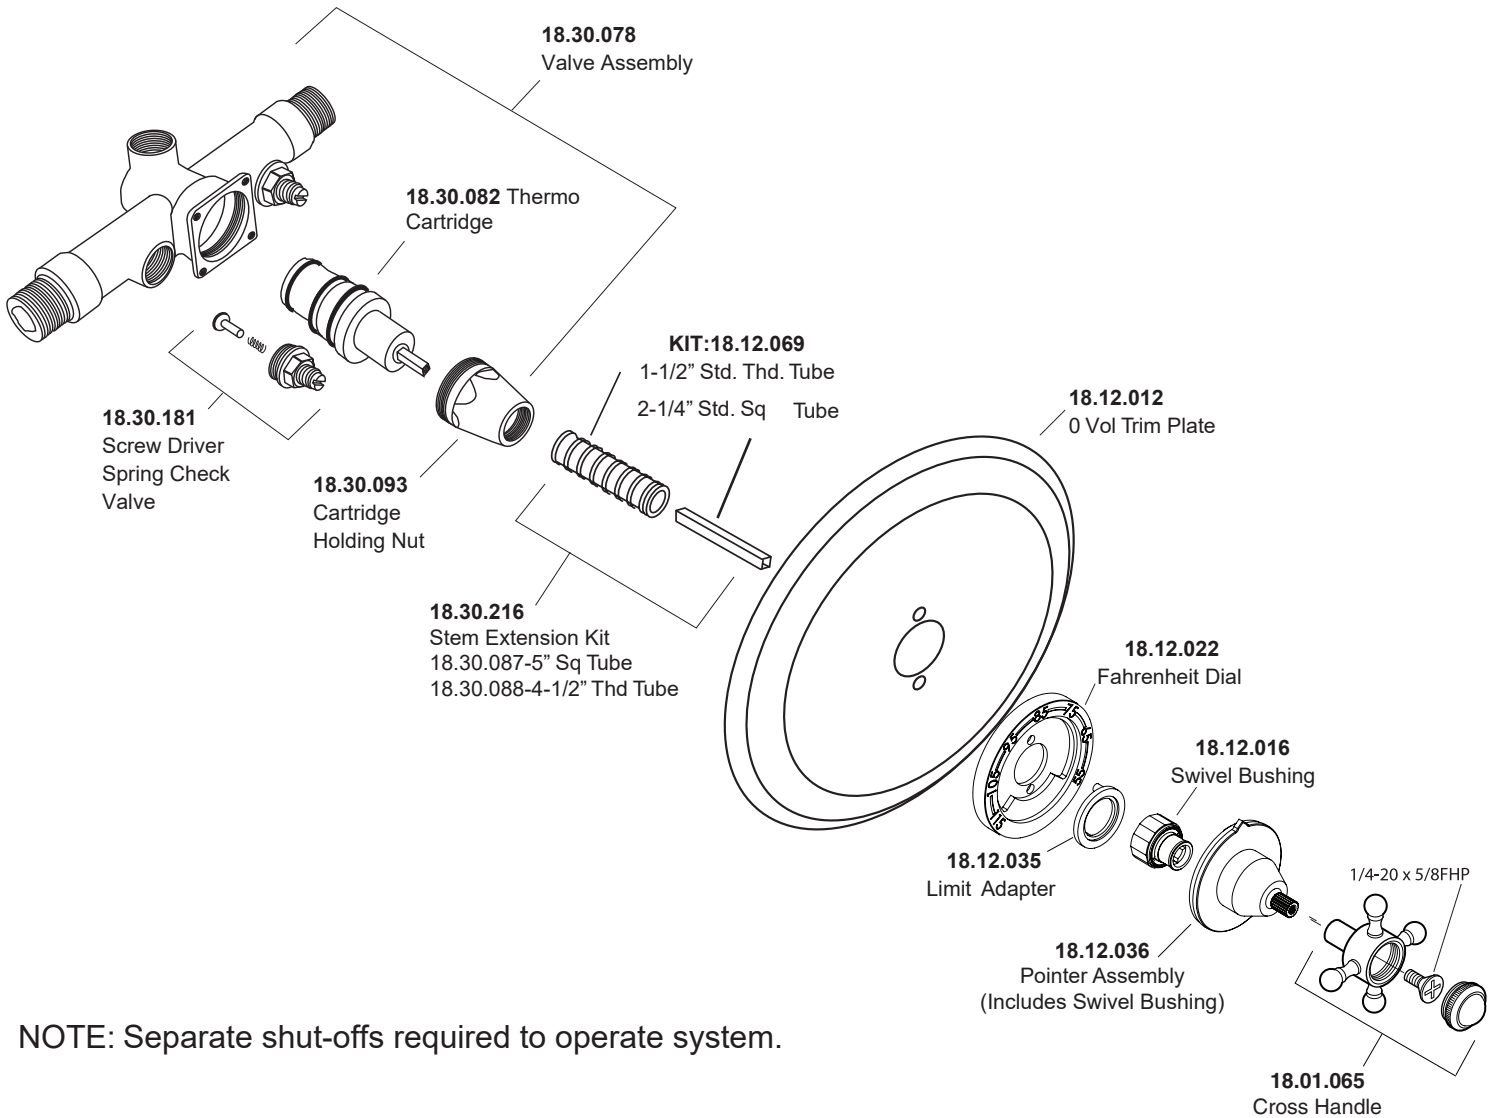

1.005596.V0

1/2" Thermostatic Set
without Volume Control with
St. Michel Cross Handle

NOTE: Separate shut-offs required to operate system.