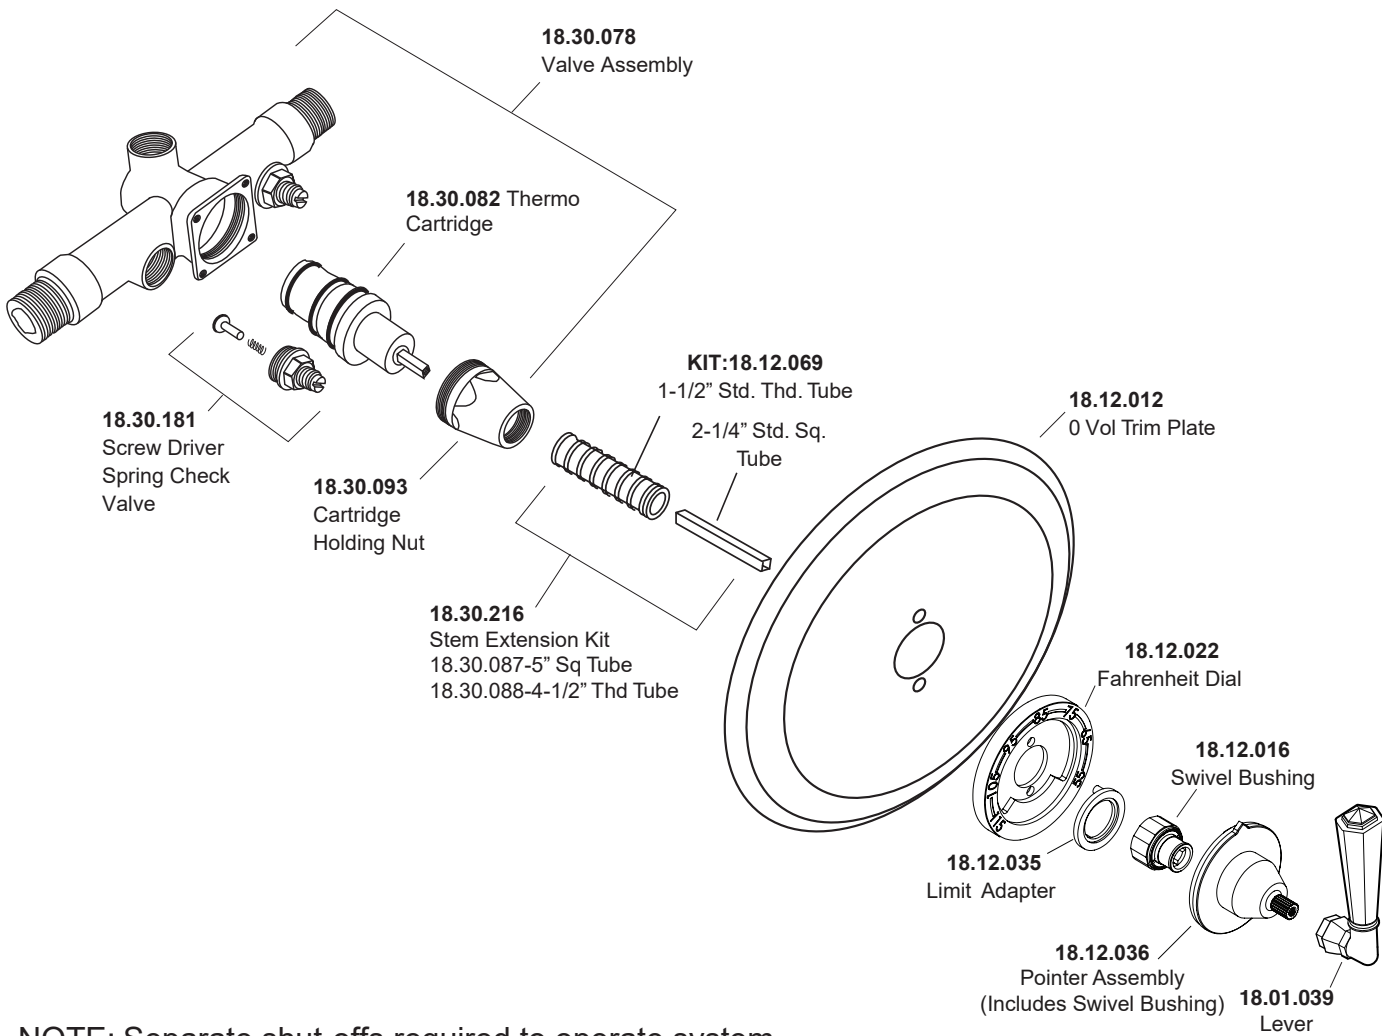

1.001096.V0

1/2" Thermostatic Set
without Volume Control
with Windham Lever

NOTE: Separate shut-offs required to operate system.