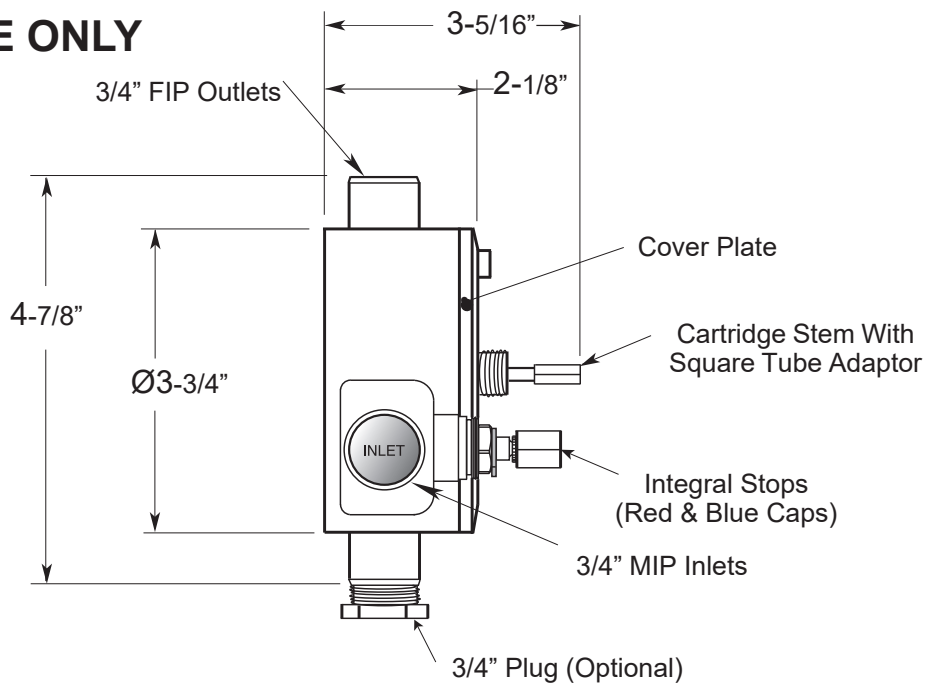

FEATURES:

- Cast brass construction
- 3/4" Thermostatic valve w/Integral Stops: 18.30.171
- Thermostatic valve cartridge with cover plate: 18.30.147
- Thermostatic reverse cartridge with cover plate: 18.30.161
- 14.28 GPM @ 56 PSI top exit & 11.0 GPM bottom exit

NOTE: Separate 3/4" shut offs required to operate system.

**3/4" Deluxe Thermostatic
Shower Set with
Bordeaux Handle**

1.006497D

(1.006497DT Trim Only)

SIDE VIEW - INSTALLED

SIDE VIEW - VALVE ONLY

Note: Measurements are subject to change or cancellation. No responsibility is assumed for use of superseded or voided pages.