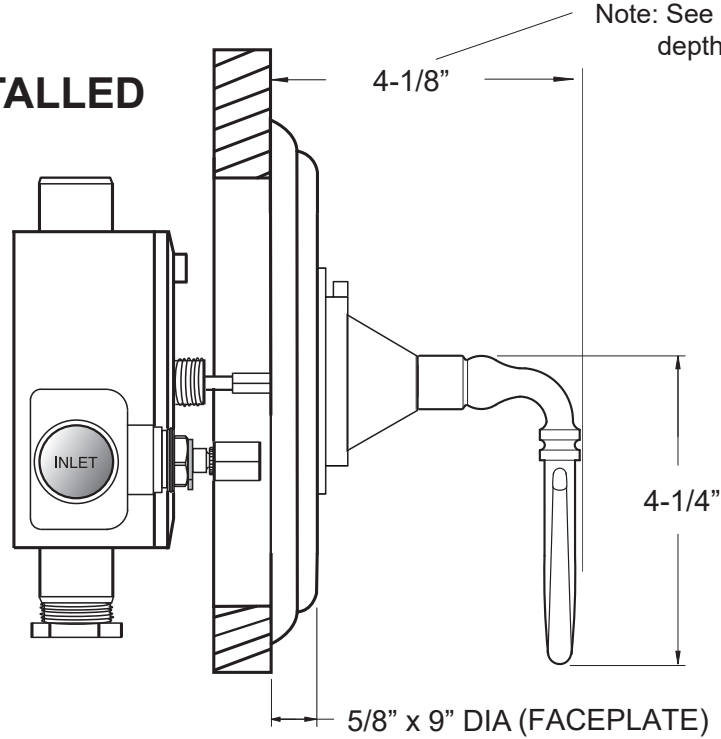

FEATURES:

- Cast brass construction
- 3/4" Thermostatic valve w/Integral Stops: 18.30.171
- Thermostatic valve cartridge with cover plate: 18.30.147
- Thermostatic reverse cartridge with cover plate: 18.30.161
- 14.28 GPM @ 56 PSI top exit & 11.0 GPM bottom exit

NOTE: Separate 3/4" shut offs required to operate system.

**3/4" Deluxe Thermostatic
Shower Set with
Bordeaux Handle**

1.006497D

(1.006497DT Trim Only)

SIDE VIEW - INSTALLED

SIDE VIEW - VALVE ONLY

Note: Measurements are subject to change or cancellation. No responsibility is assumed for use of superseded or voided pages.