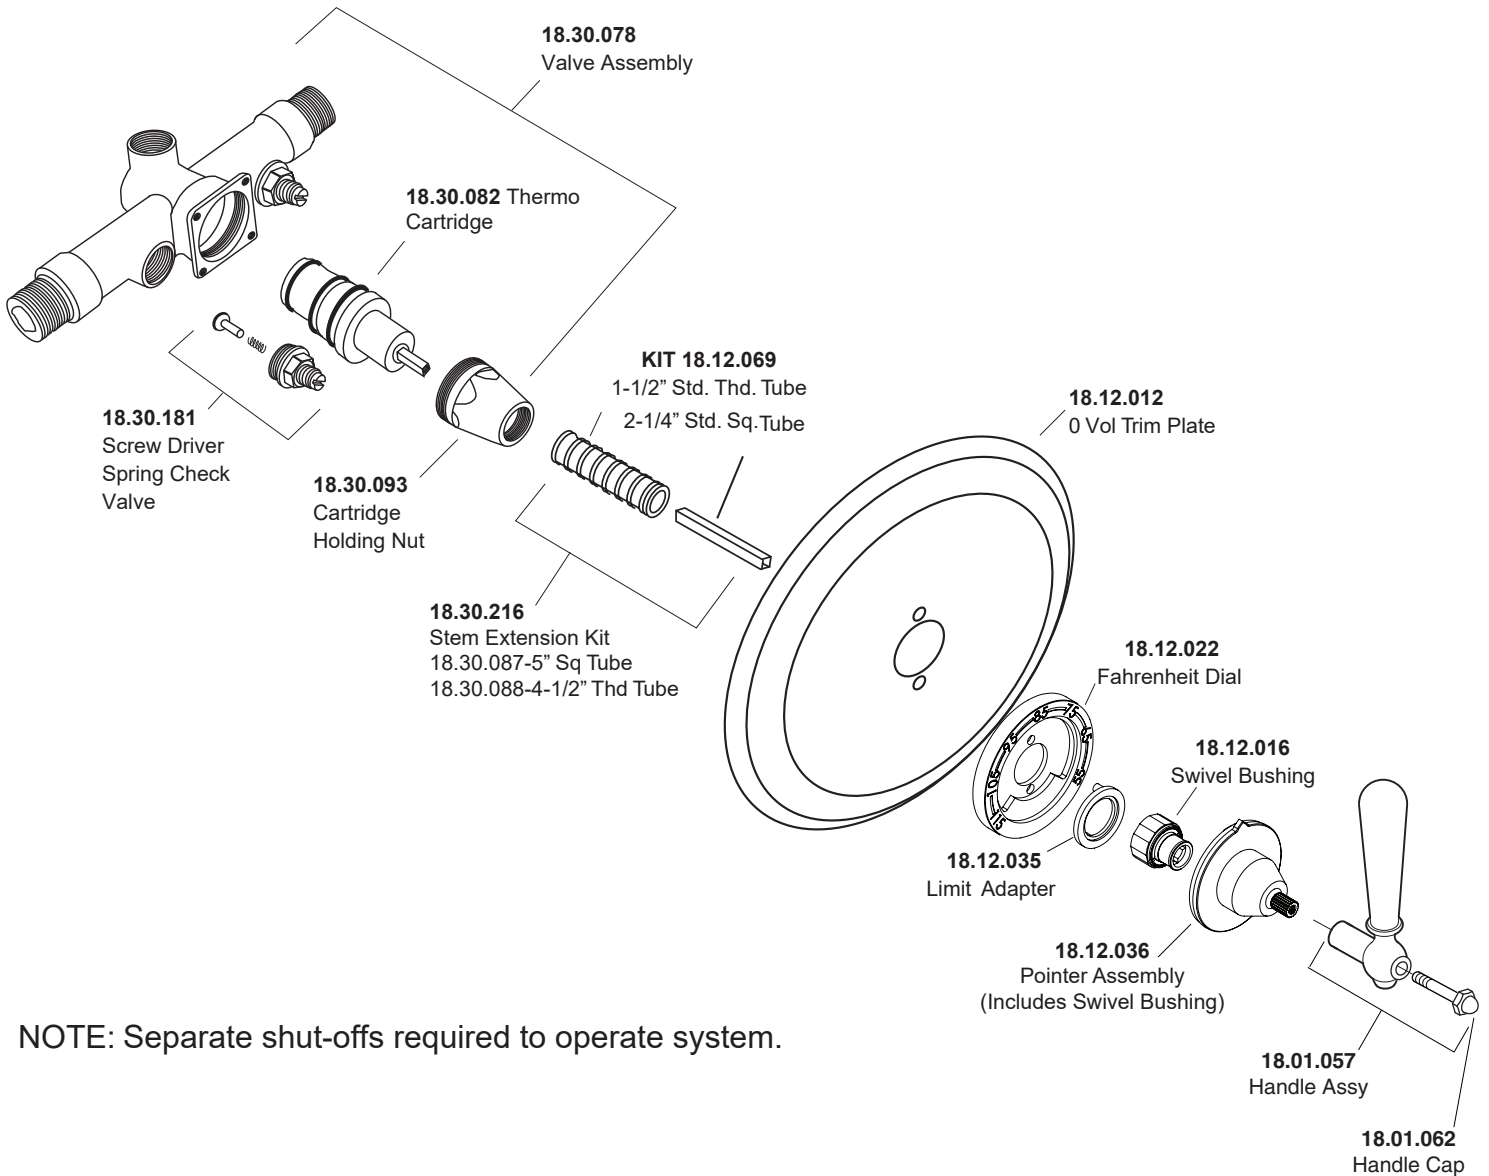

1.005696.V0

1/2" Thermostatic Set
without Volume Control
with Loire Lever

NOTE: Separate shut-offs required to operate system.