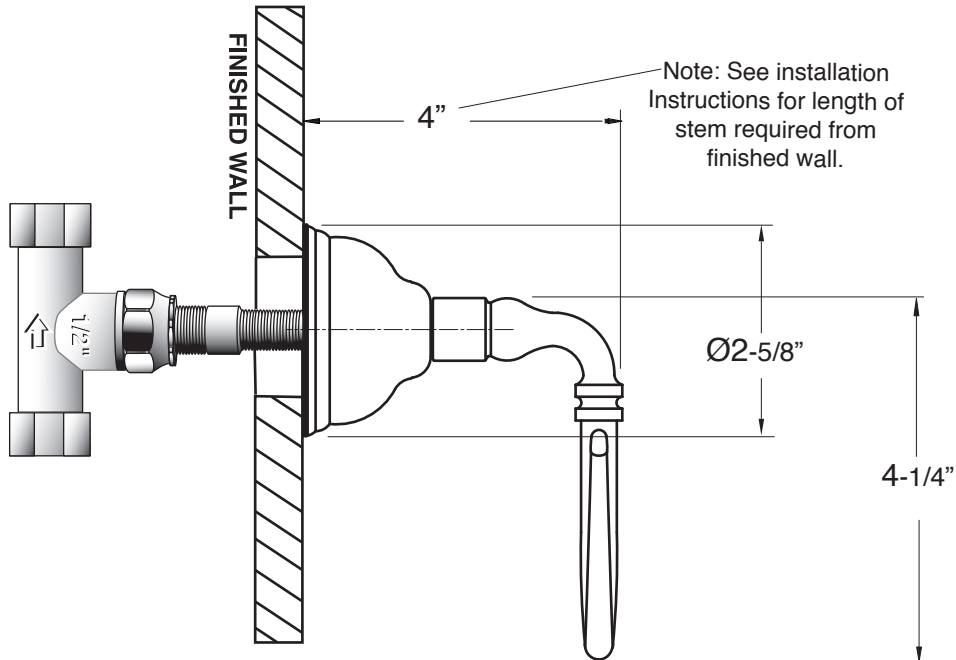

TechData

SPECIFICATIONS

Trim for Wall Valve

Trim Only
Bordeaux
1.006487T

Trim used with the following Valves:

- 18.30.020 - 1/2" Volume Control - 16 pt.....Replacement cartridge: 18.30.036
- 18.30.023 - 3/4" Volume Control - 16 pt.....Replacement cartridge: 18.30.011
- 18.30.255 - 3 port In-wall Diverter - 16 pt.....Replacement cartridge: 18.30.259
- 18.30.253 - 4 port In-wall Diverter - 16 pt.....Replacement cartridge: 18.30.257

- 78.30.020 - 1/2" Volume Control - 20 pt.....Replacement cartridge: 18.30.036
- 78.30.023 - 1/2" Volume Control - 20 pt.....Replacement cartridge: 18.30.011
- 78.30.255 - 3 port In-wall Diverter - 20 pt.....Replacement cartridge: 18.30.259
- 78.30.253 - 4 port In-wall Diverter - 20 pt.....Replacement cartridge: 18.30.257

Note: Measurements are subject to change or cancellation. No responsibility is assumed for use of superseded or voided pages.