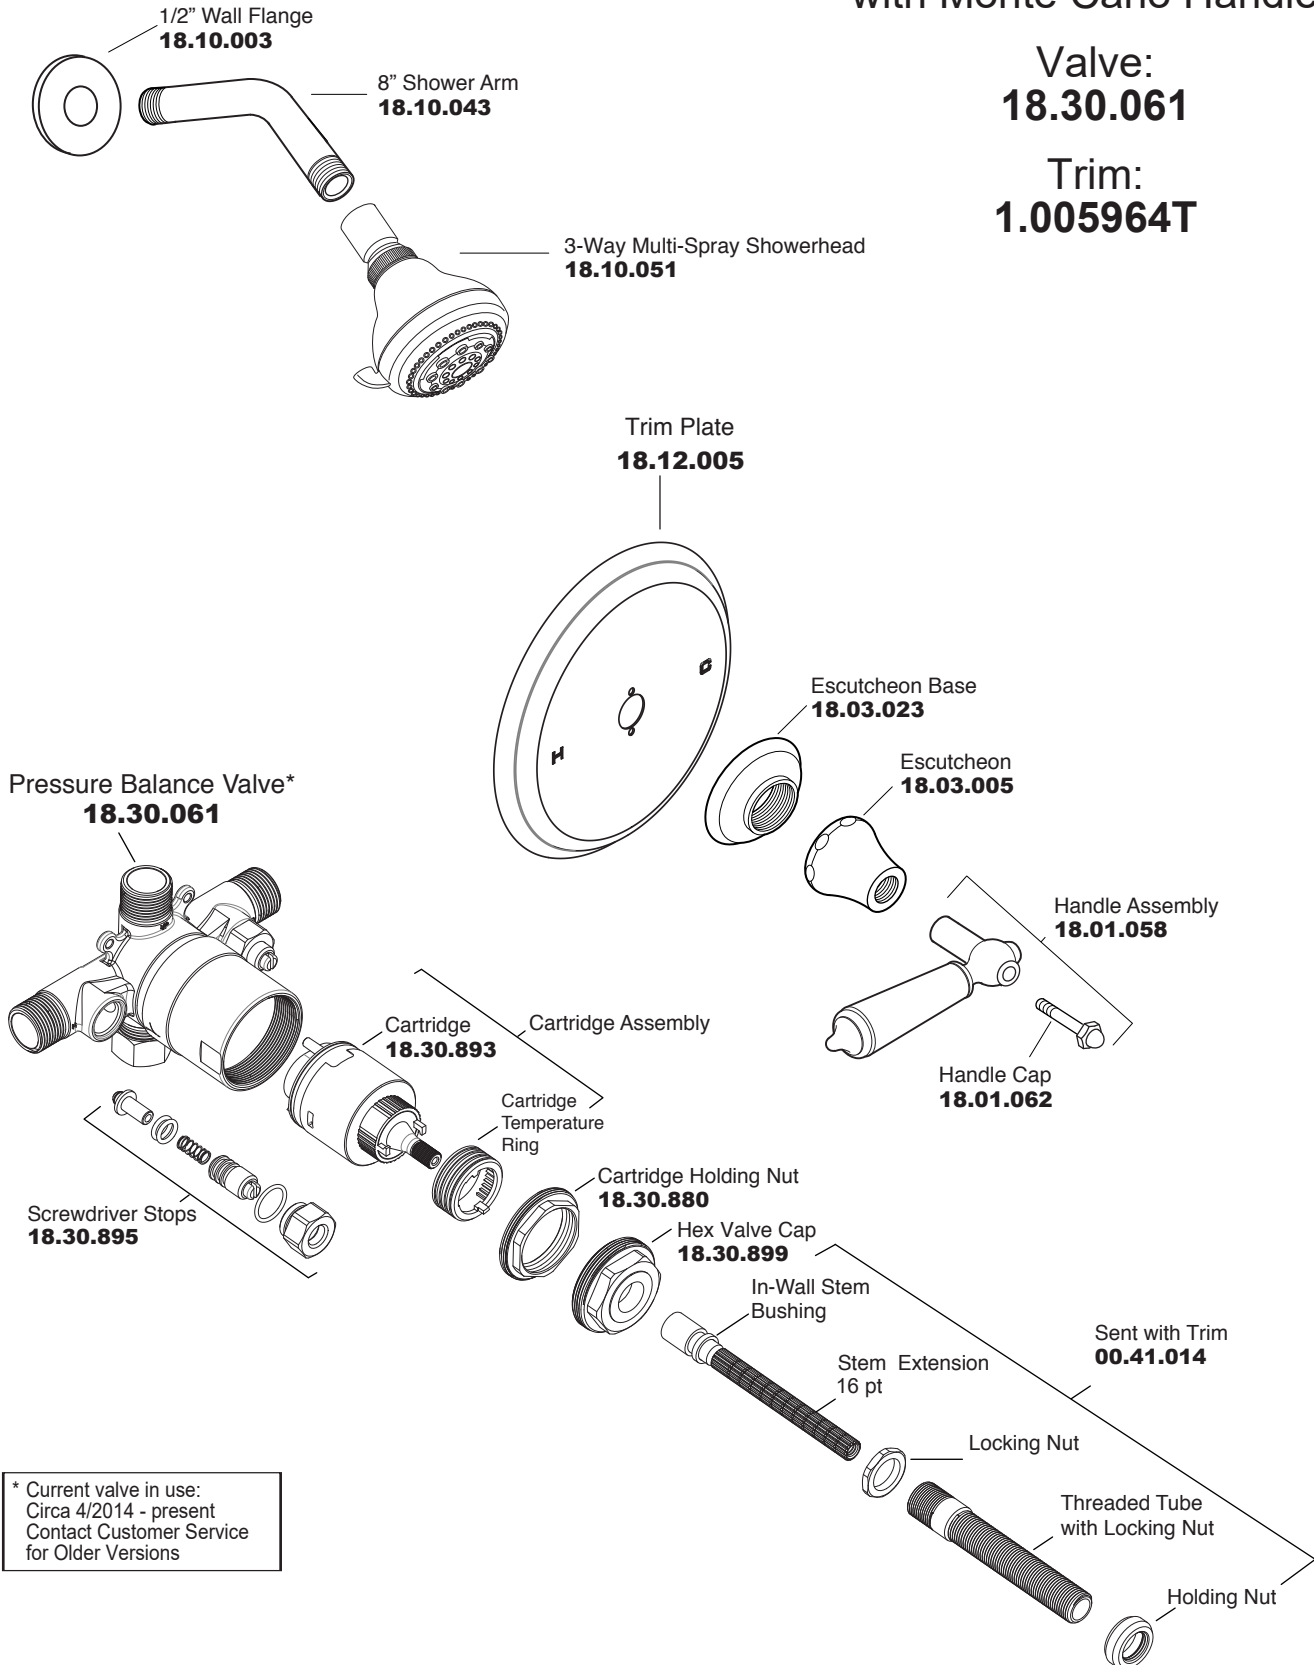

Pressure Balance Shower Set with Monte Carlo Handles

Valve:
18.30.061

Trim:
1.005964T

* Current valve in use:
Circa 4/2014 - present
Contact Customer Service
for Older Versions