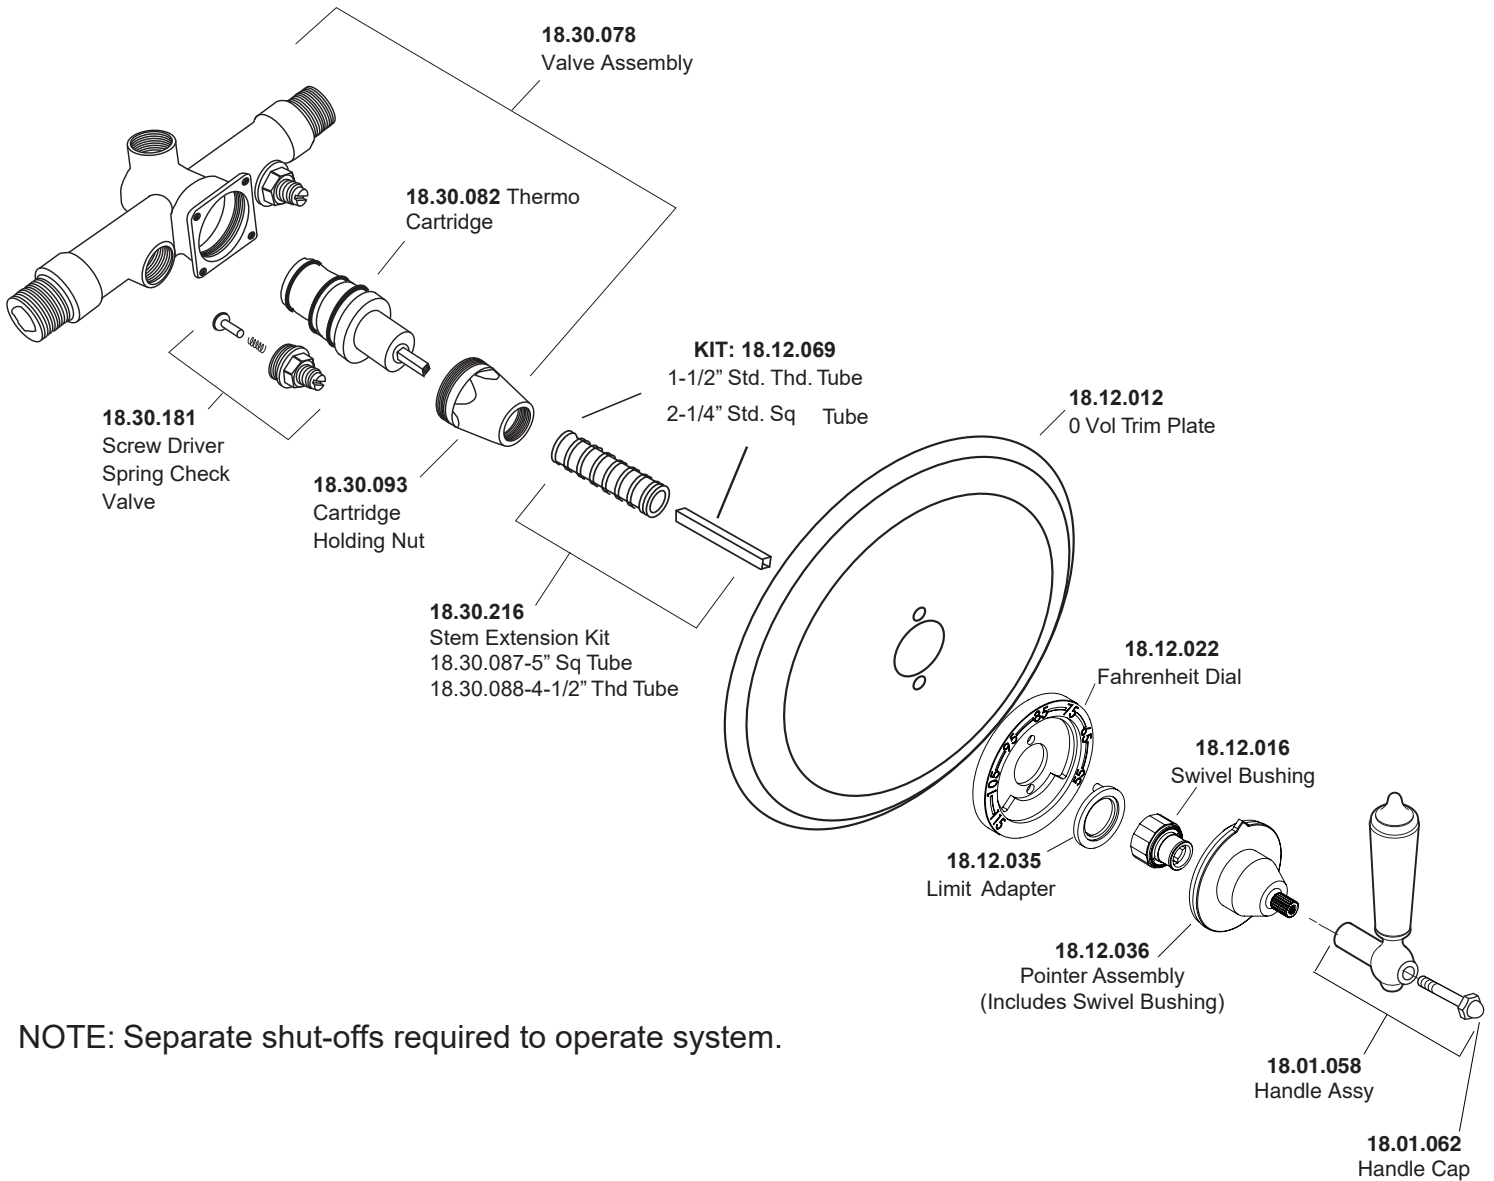

1.005996.V0

1/2" Thermostatic Set
without Volume Control
with Monte Carlo Lever

NOTE: Separate shut-offs required to operate system.