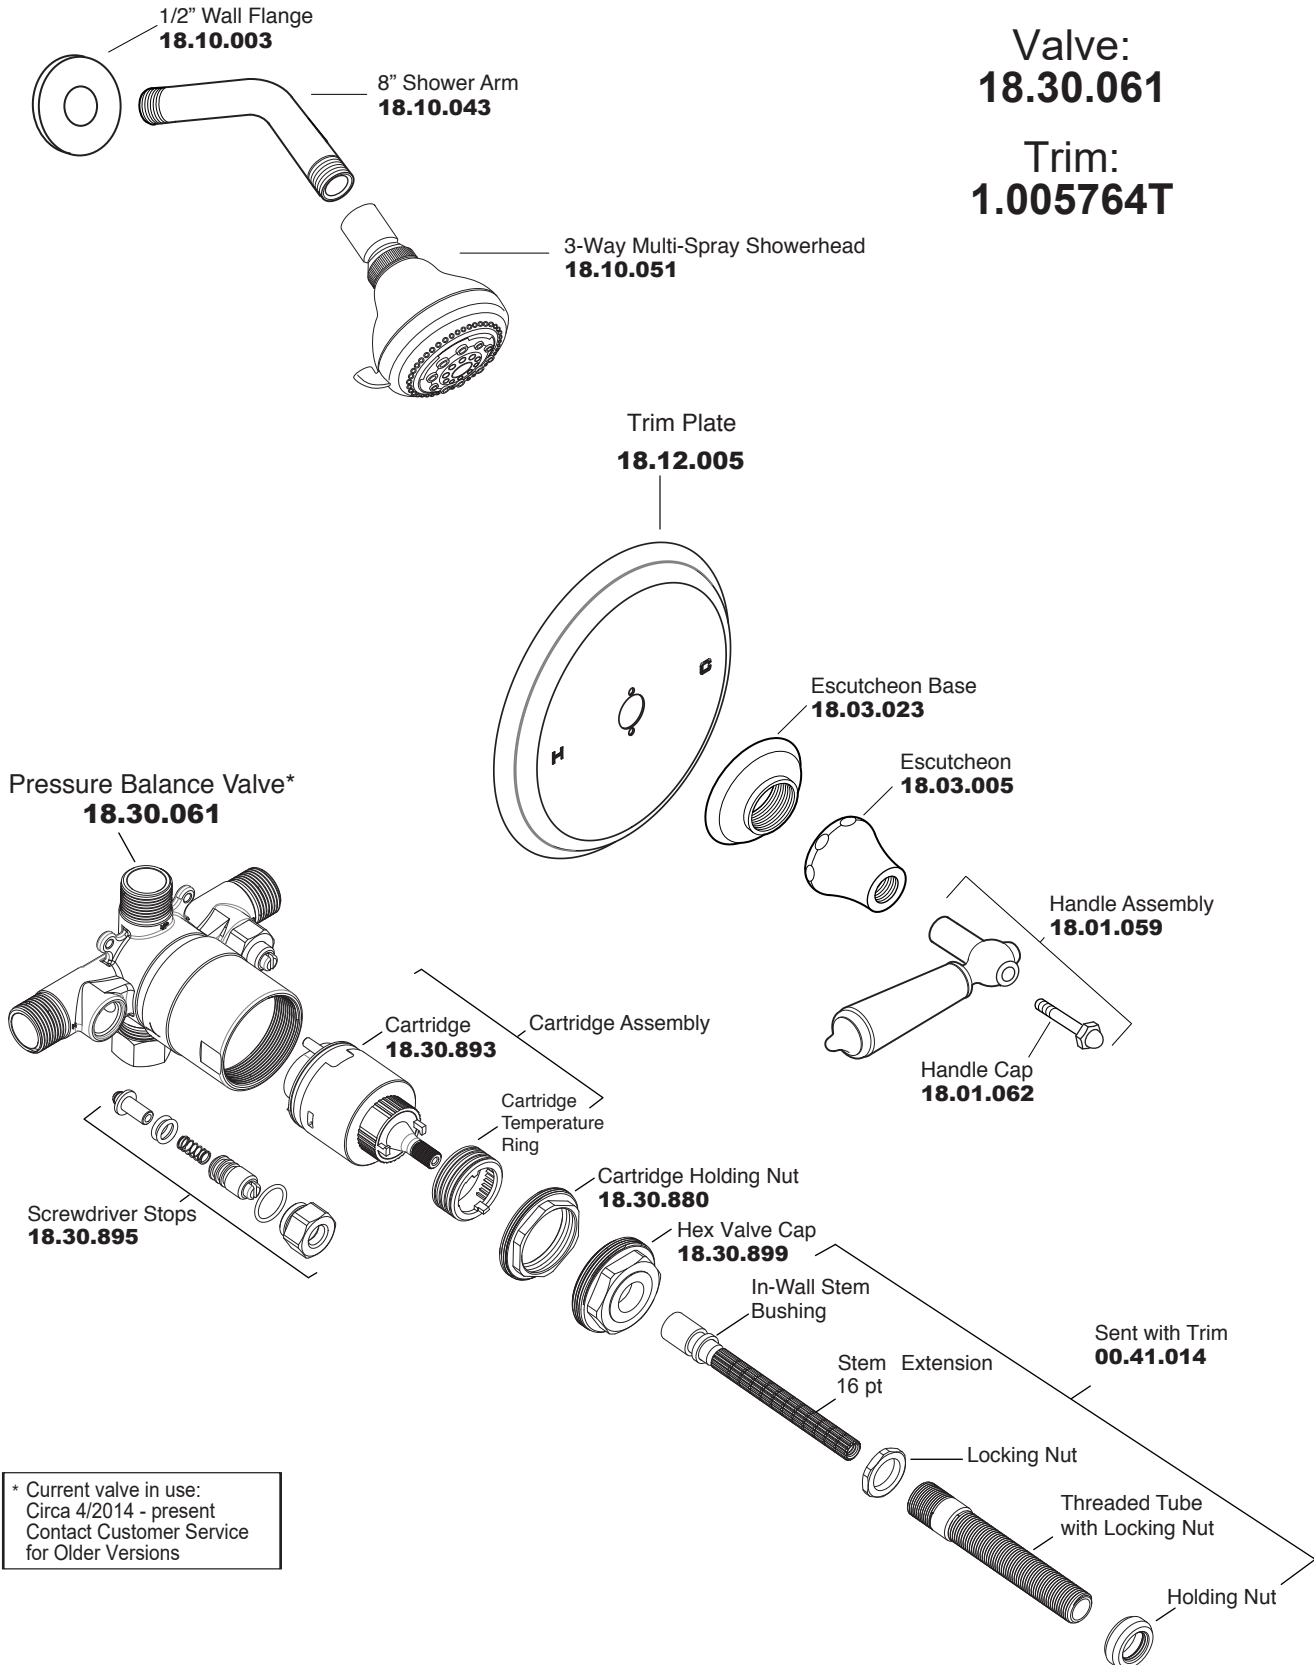

PARTS LIST

Pressure Balance Shower Set with Orleans Handle

Valve:
18.30.061

Trim:
1.005764T

* Current valve in use:
Circa 4/2014 - present
Contact Customer Service
for Older Versions