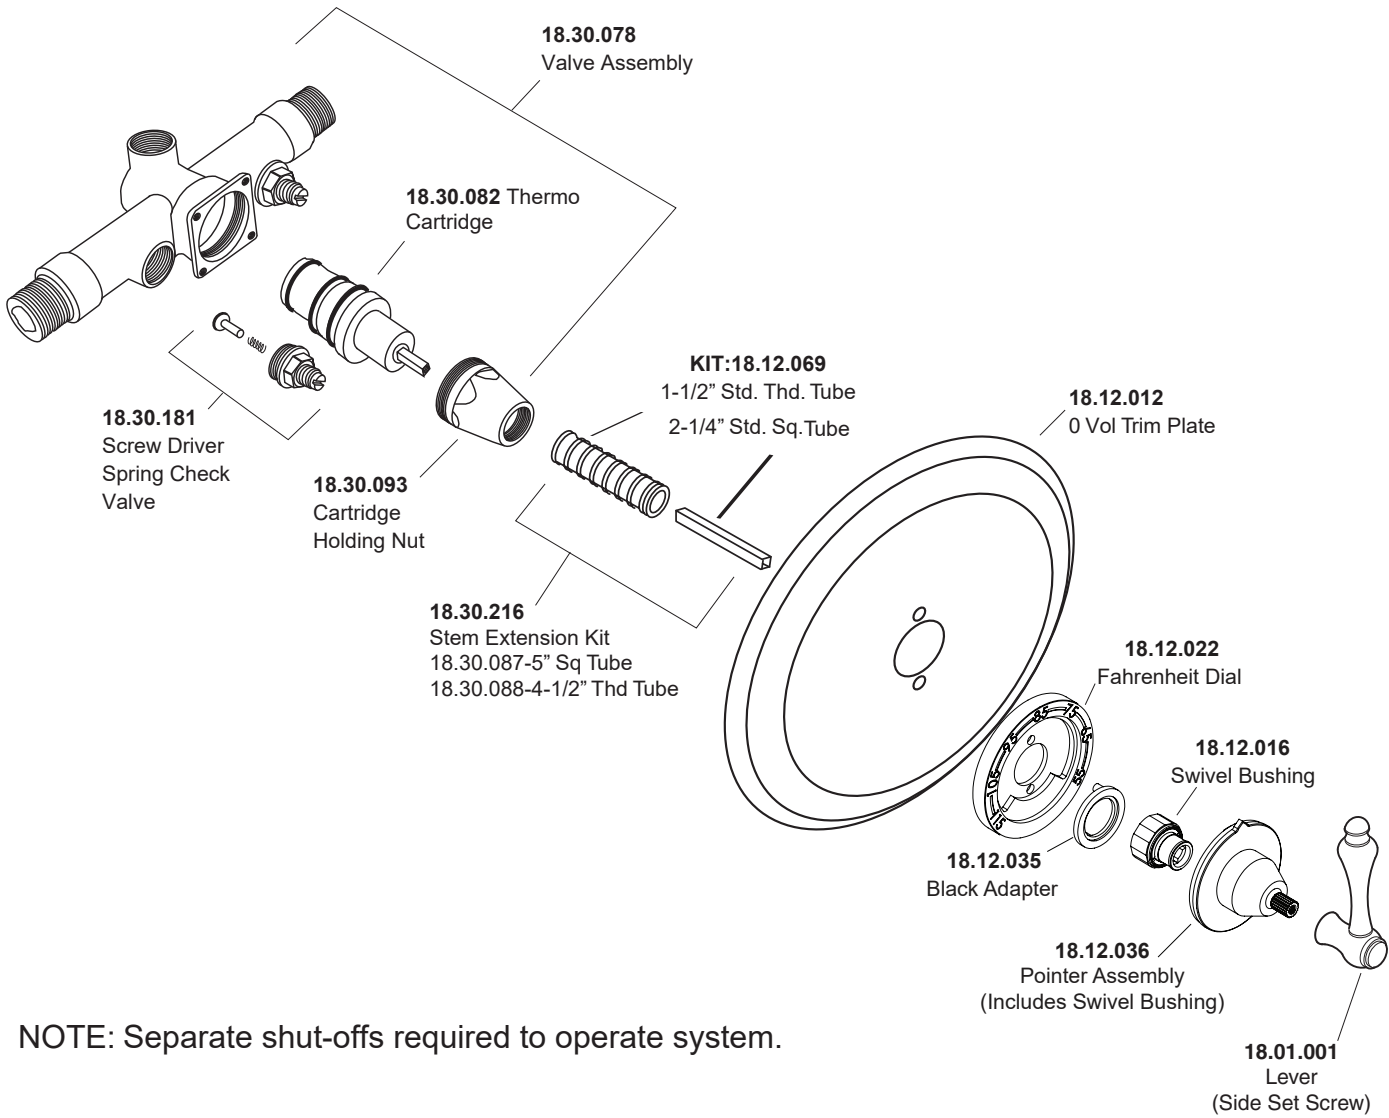

1.000396.V0

1/2" Thermostatic Set
without Volume Control
with Lexington Lever

NOTE: Separate shut-offs required to operate system.