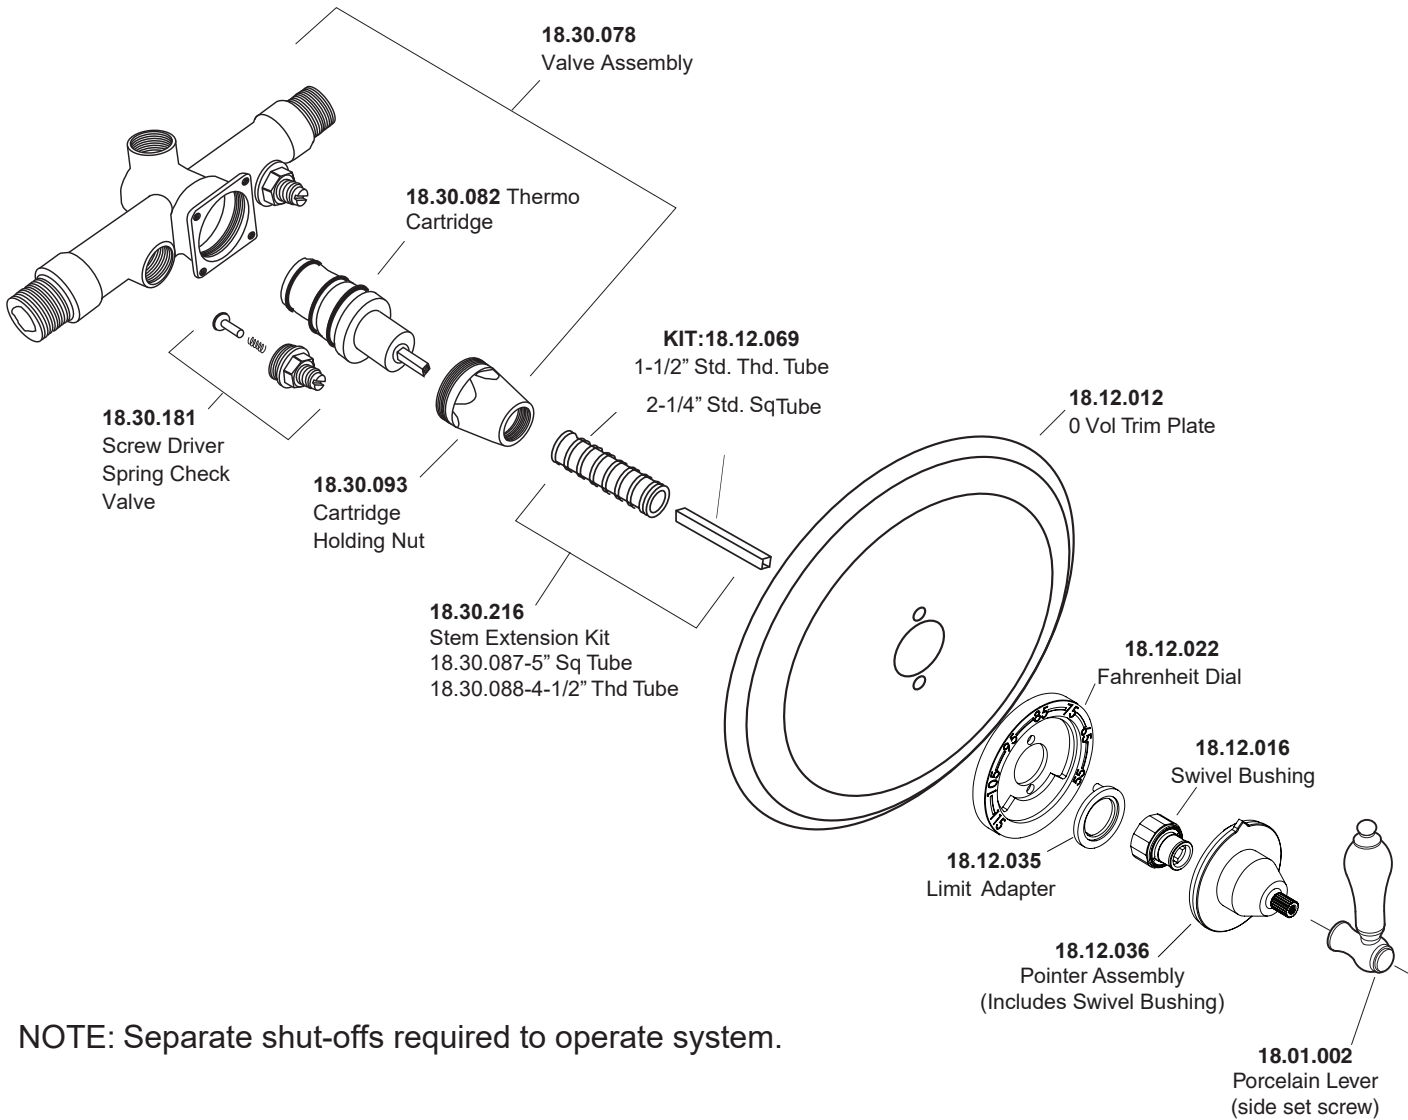

1.004396.V0

1/2" Thermostatic Set
without Volume Control
with New Hampton Lever

NOTE: Separate shut-offs required to operate system.