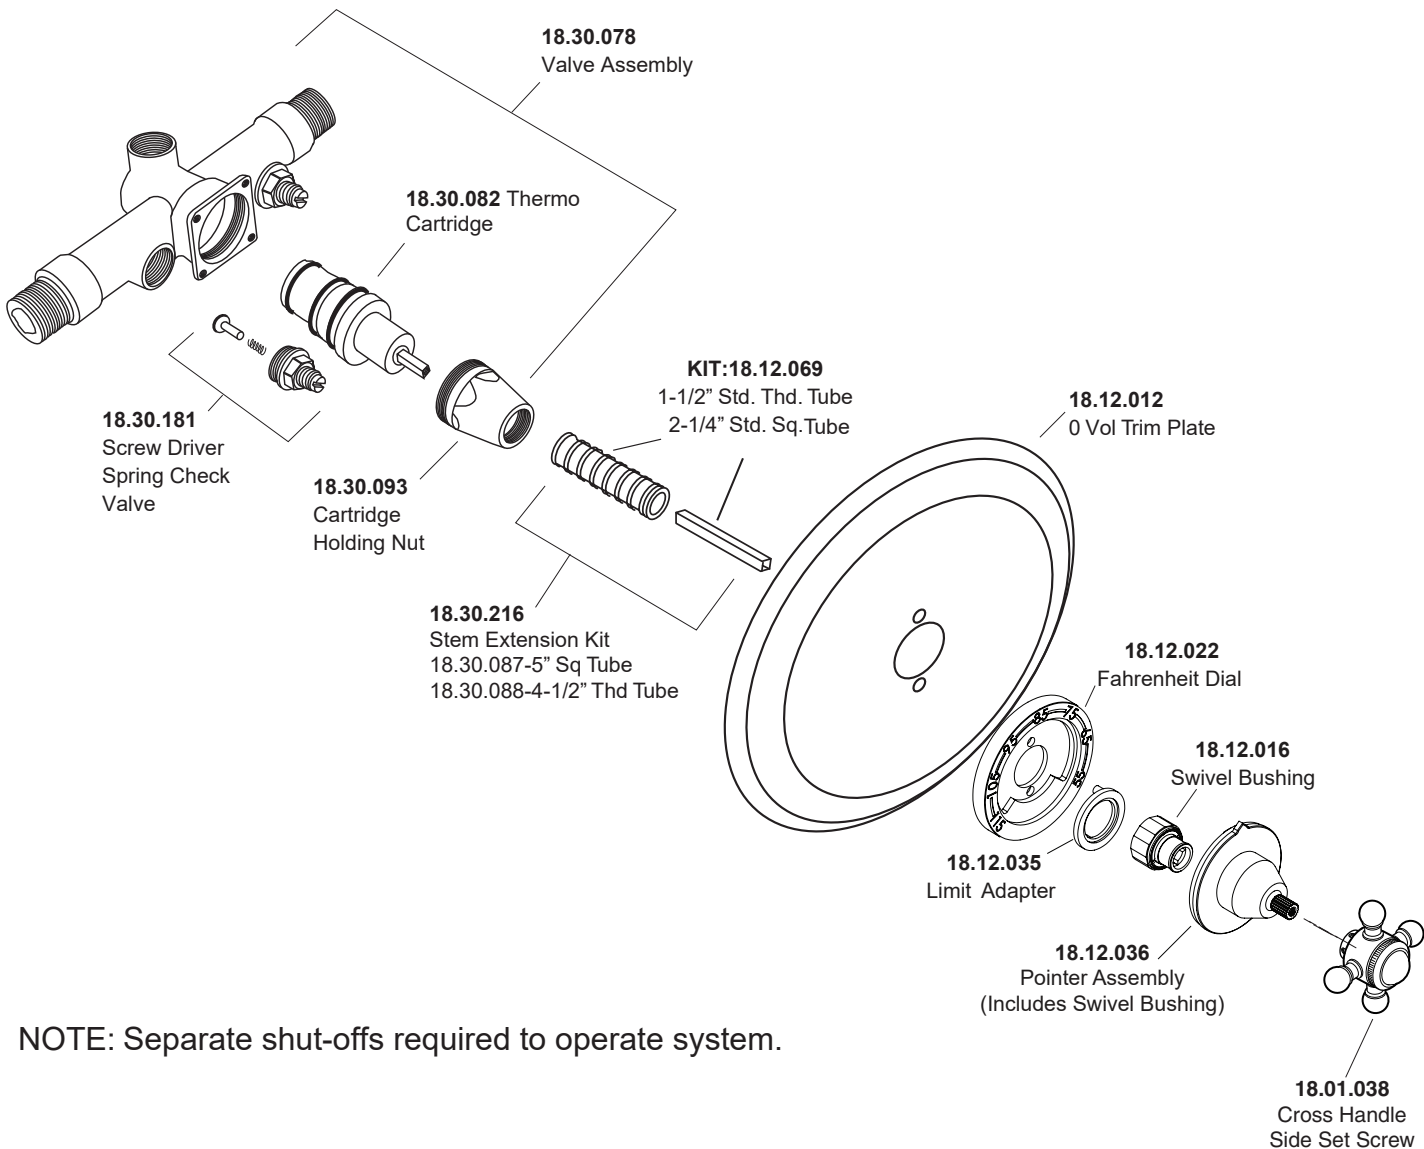

1.000696.V0

1/2" Thermostatic Set
without Volume Control with
Portsmouth Cross Handle

NOTE: Separate shut-offs required to operate system.