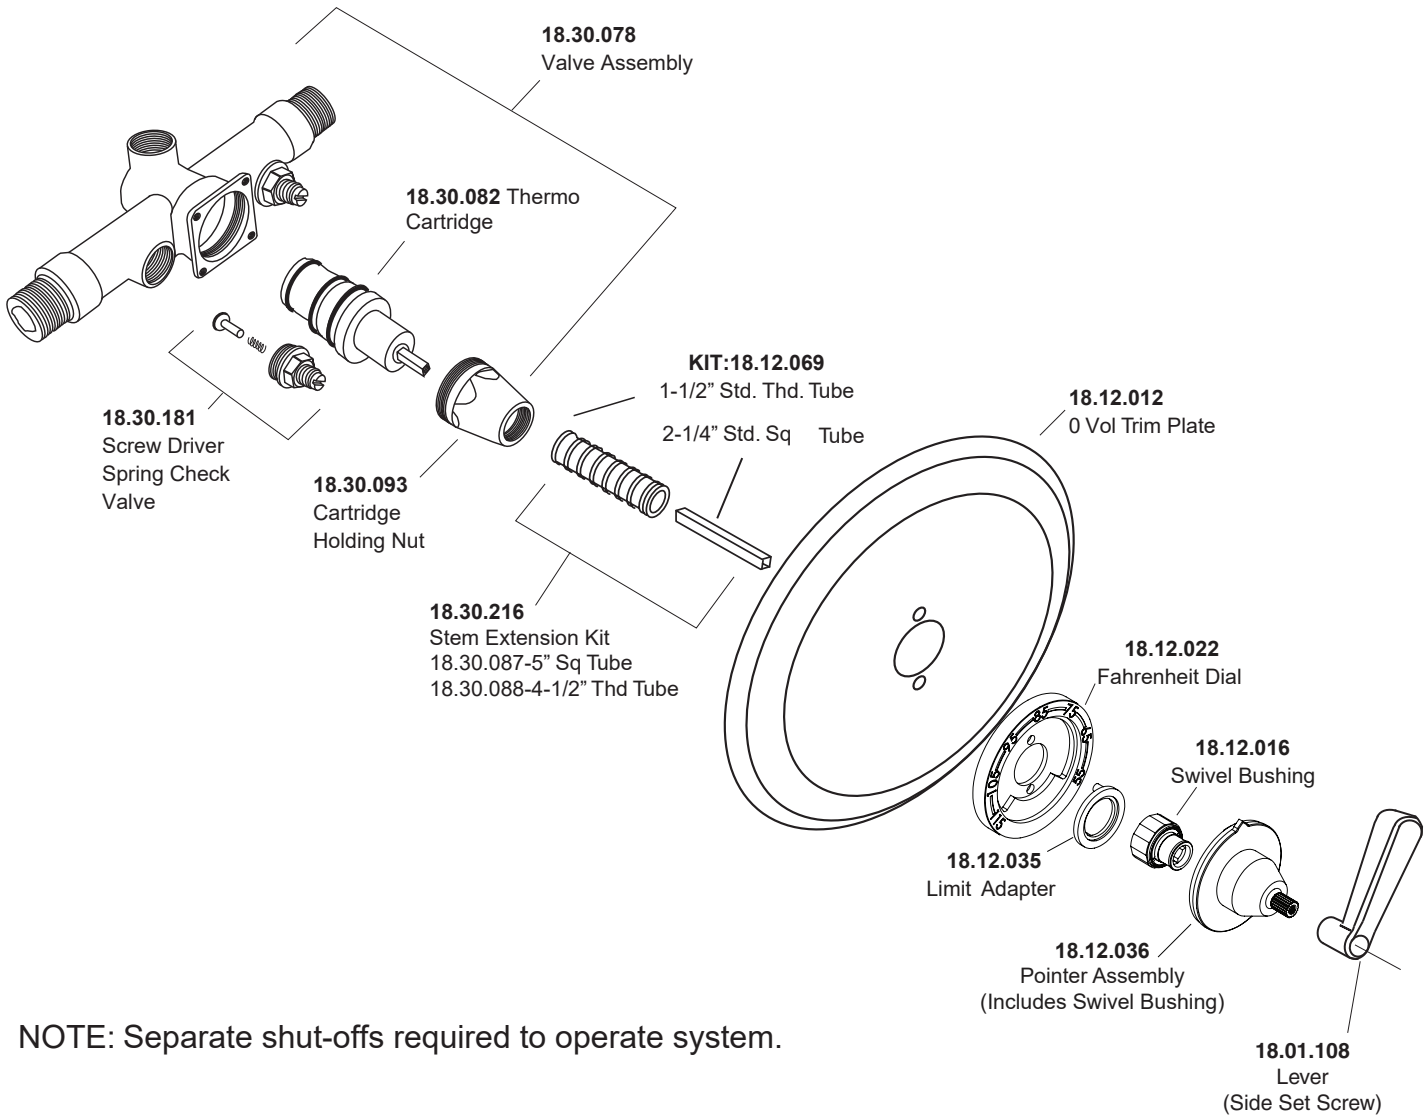

1.009396.V0

1/2" Thermostatic Set  
without Volume Control  
with Moderne Lever

NOTE: Separate shut-offs required to operate system.