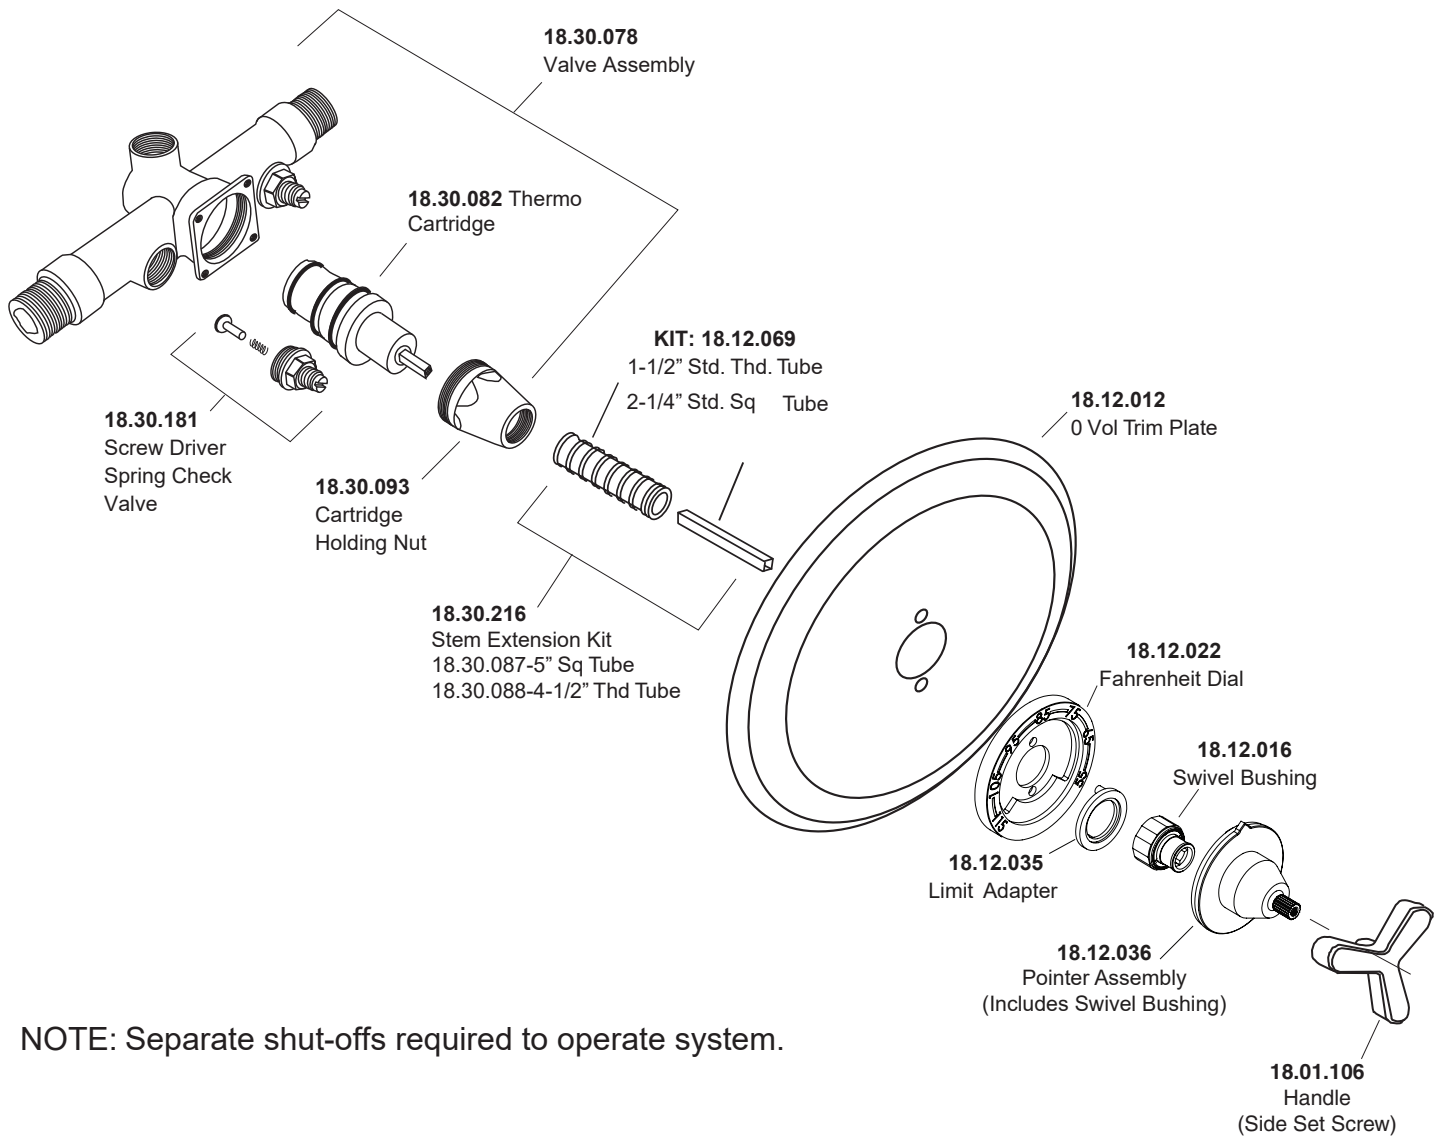

1.009496.V0

1/2" Thermostatic Set
without Volume Control with
Moderne X Cross Handle

NOTE: Separate shut-offs required to operate system.