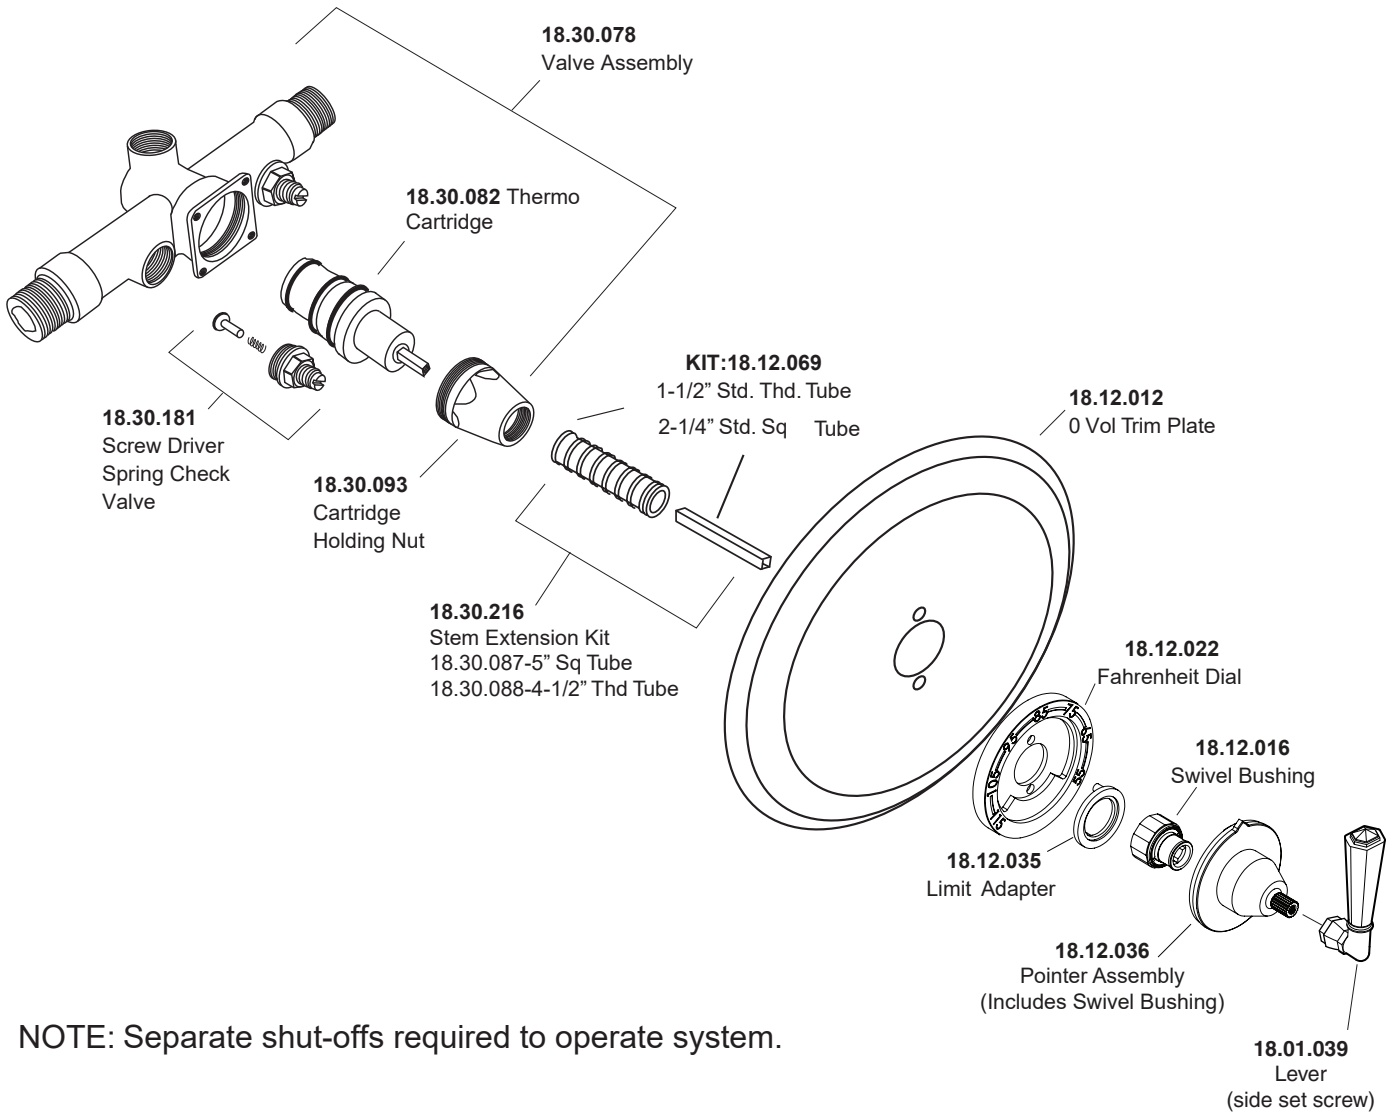

1.007496.V0

1/2" Thermostatic Set
without Volume Control
with Valencia Lever

NOTE: Separate shut-offs required to operate system.