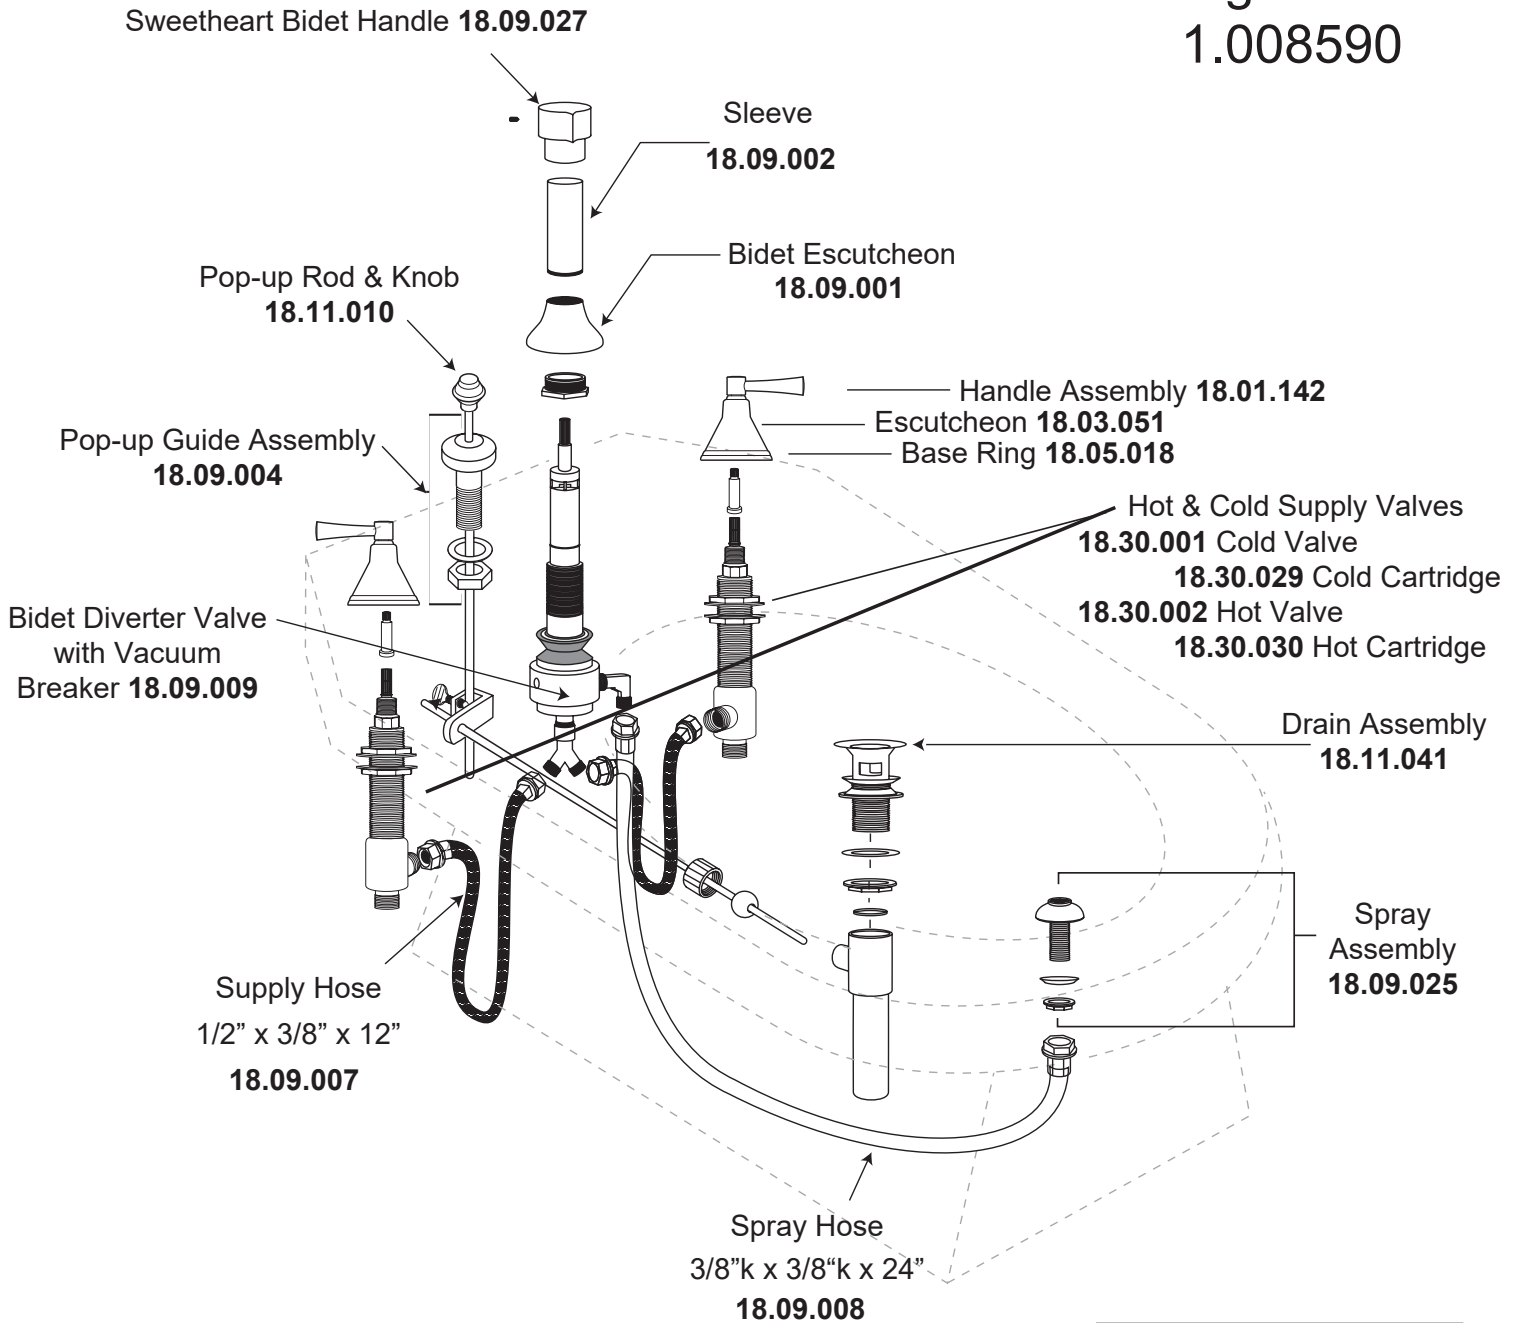

**Bidet Set with
Chicago Handles
1.008590**

Extended ball rod
available **APS.11.019**