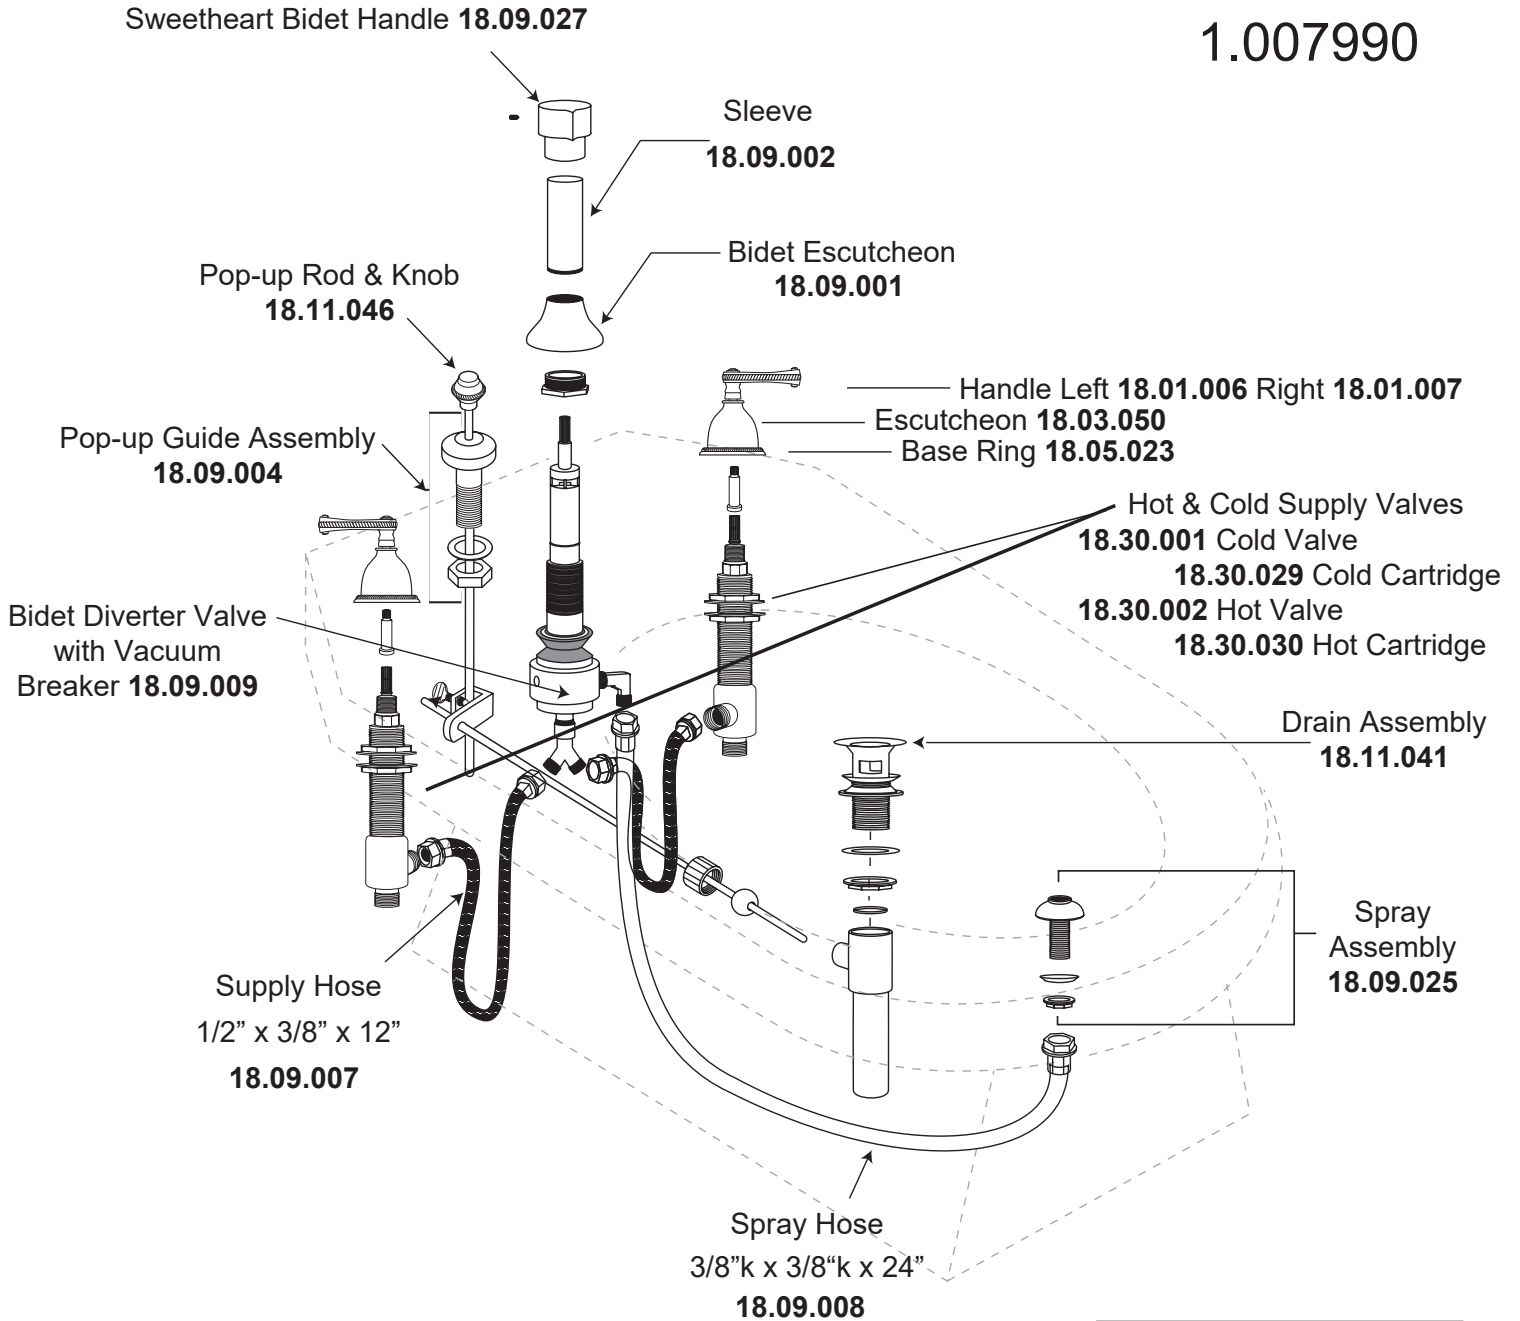

**Bidet Set with
Siena Handles
1.007990**

Extended ball rod
available **APS.11.019**