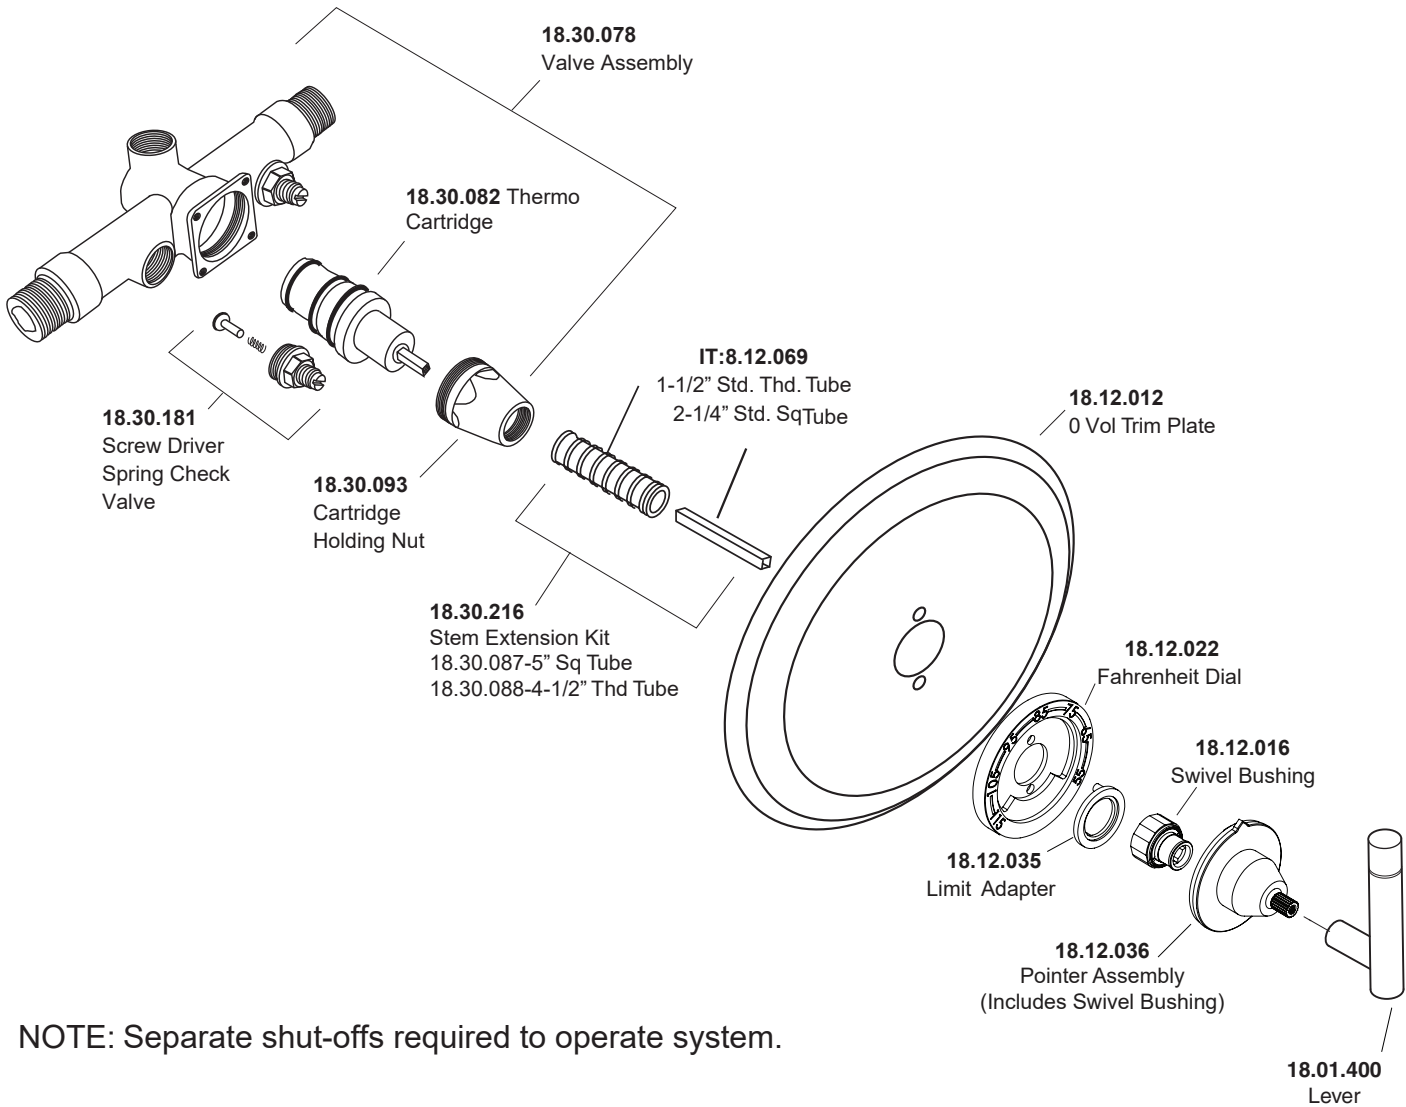

1.004496.V0

1/2" Thermostatic Set
without Volume Control
with Palermo Lever

NOTE: Separate shut-offs required to operate system.