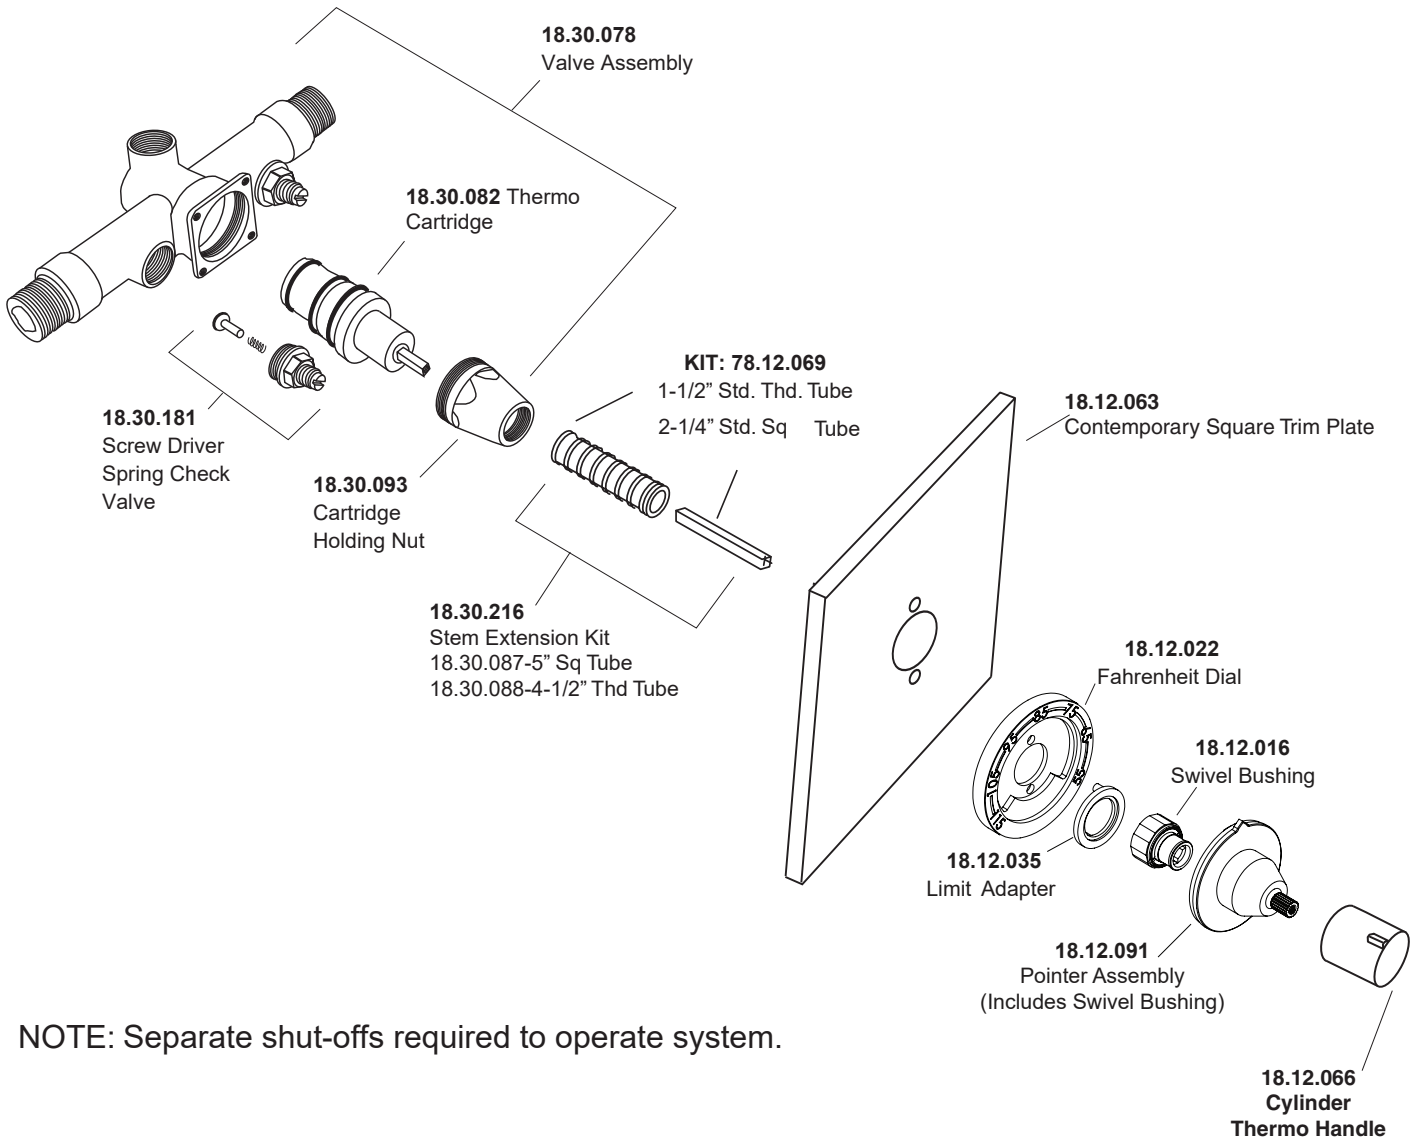

1.050096.V0

1/2" Thermostatic Set
without Volume Control
with Nuance Handle

NOTE: Separate shut-offs required to operate system.