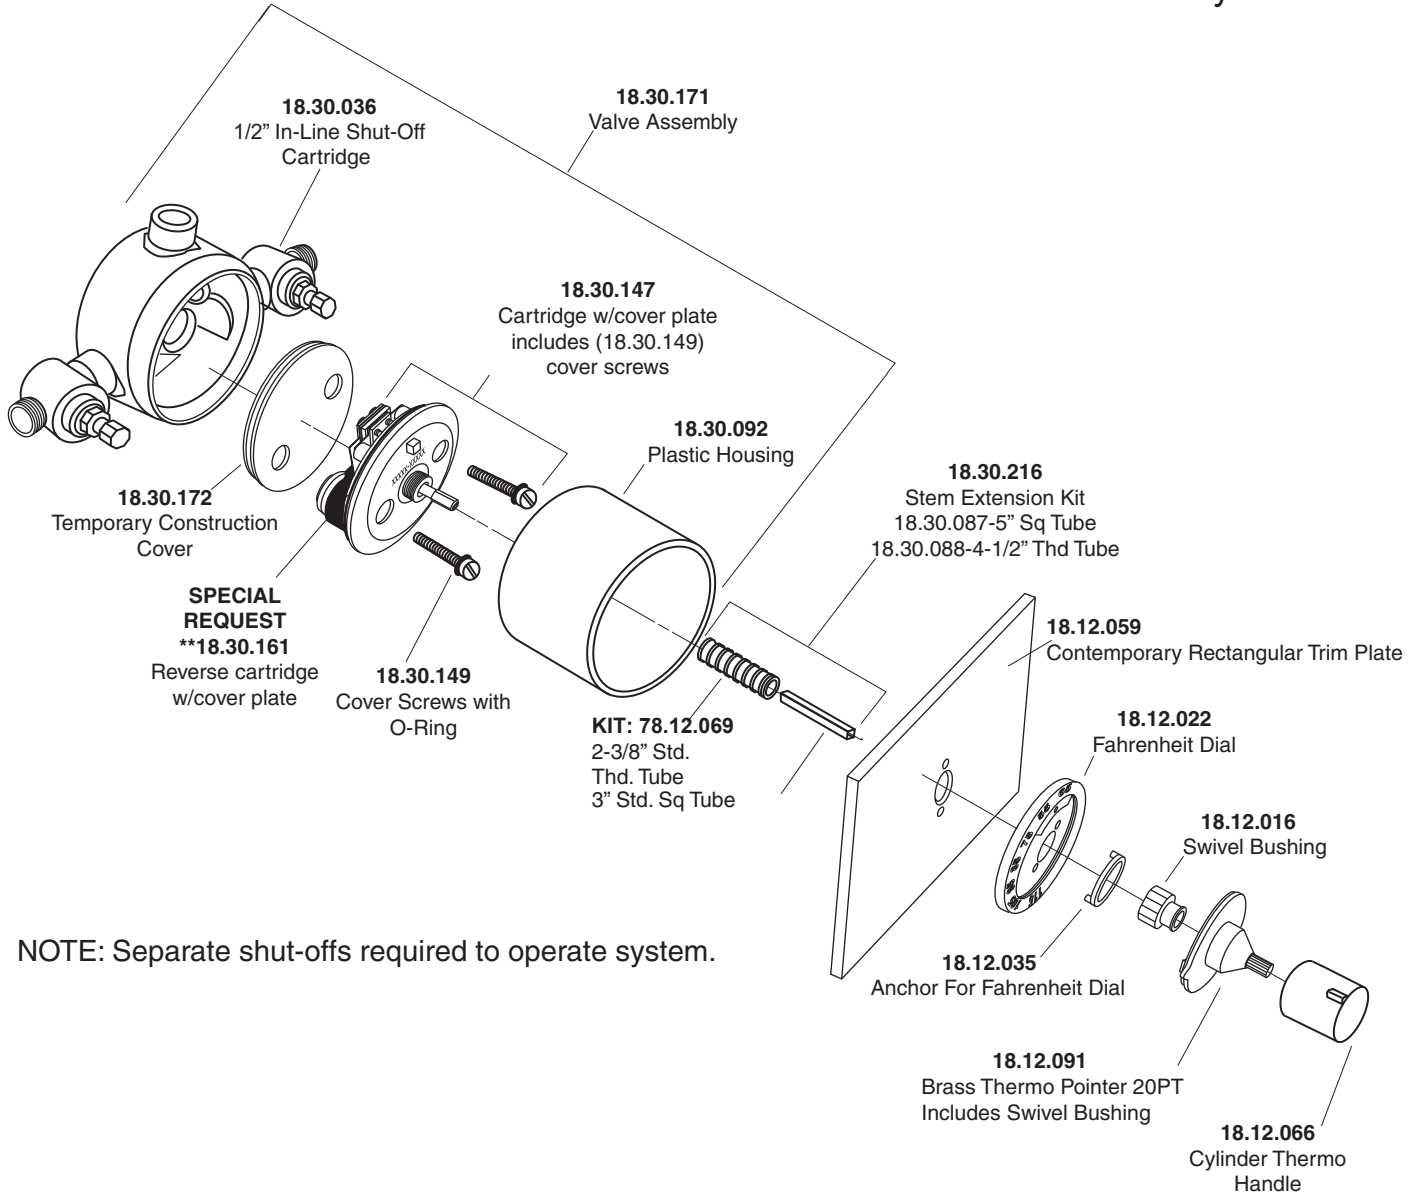

1.060097D

3/4" Thermostatic Set
with Integral Stops with
Nuance Cylinder Handle

NOTE: Separate shut-offs required to operate system.