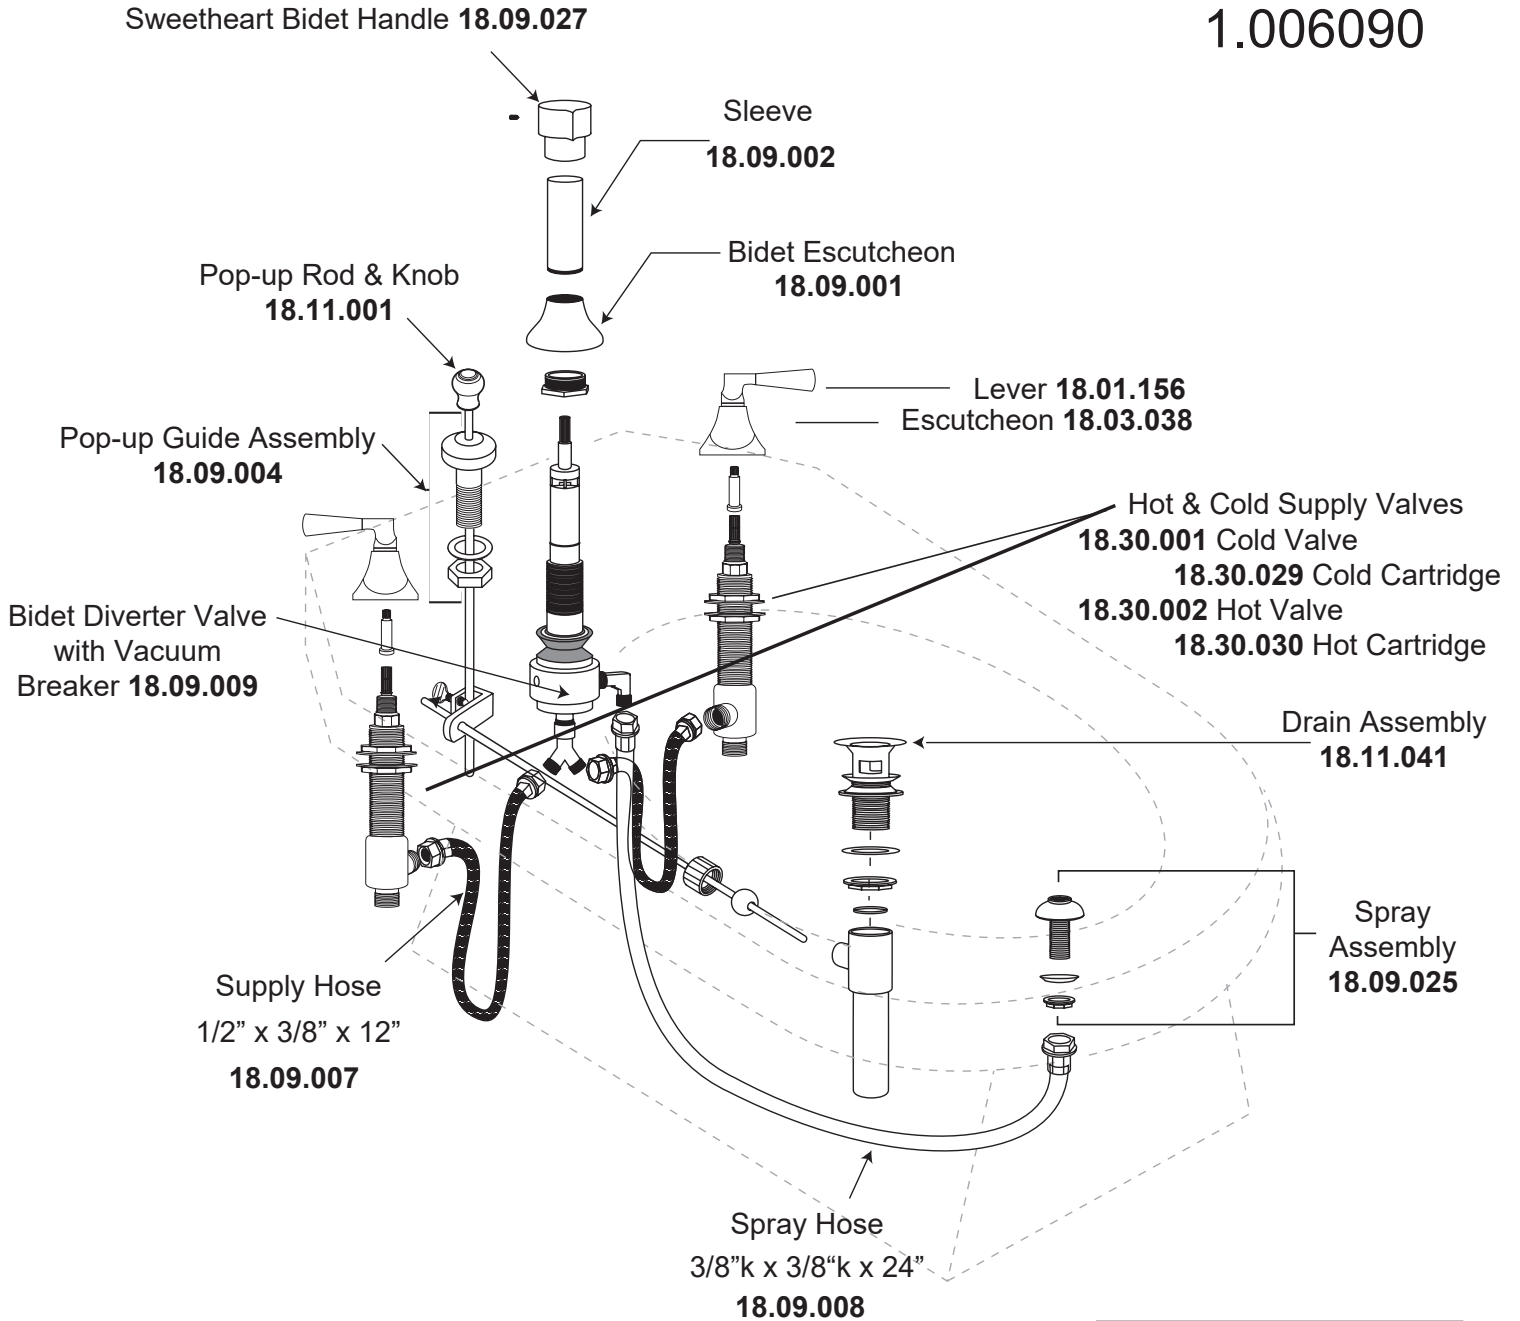

**Bidet Set with
Harlow Handles
1.006090**

Extended ball rod
available **APS.11.019**