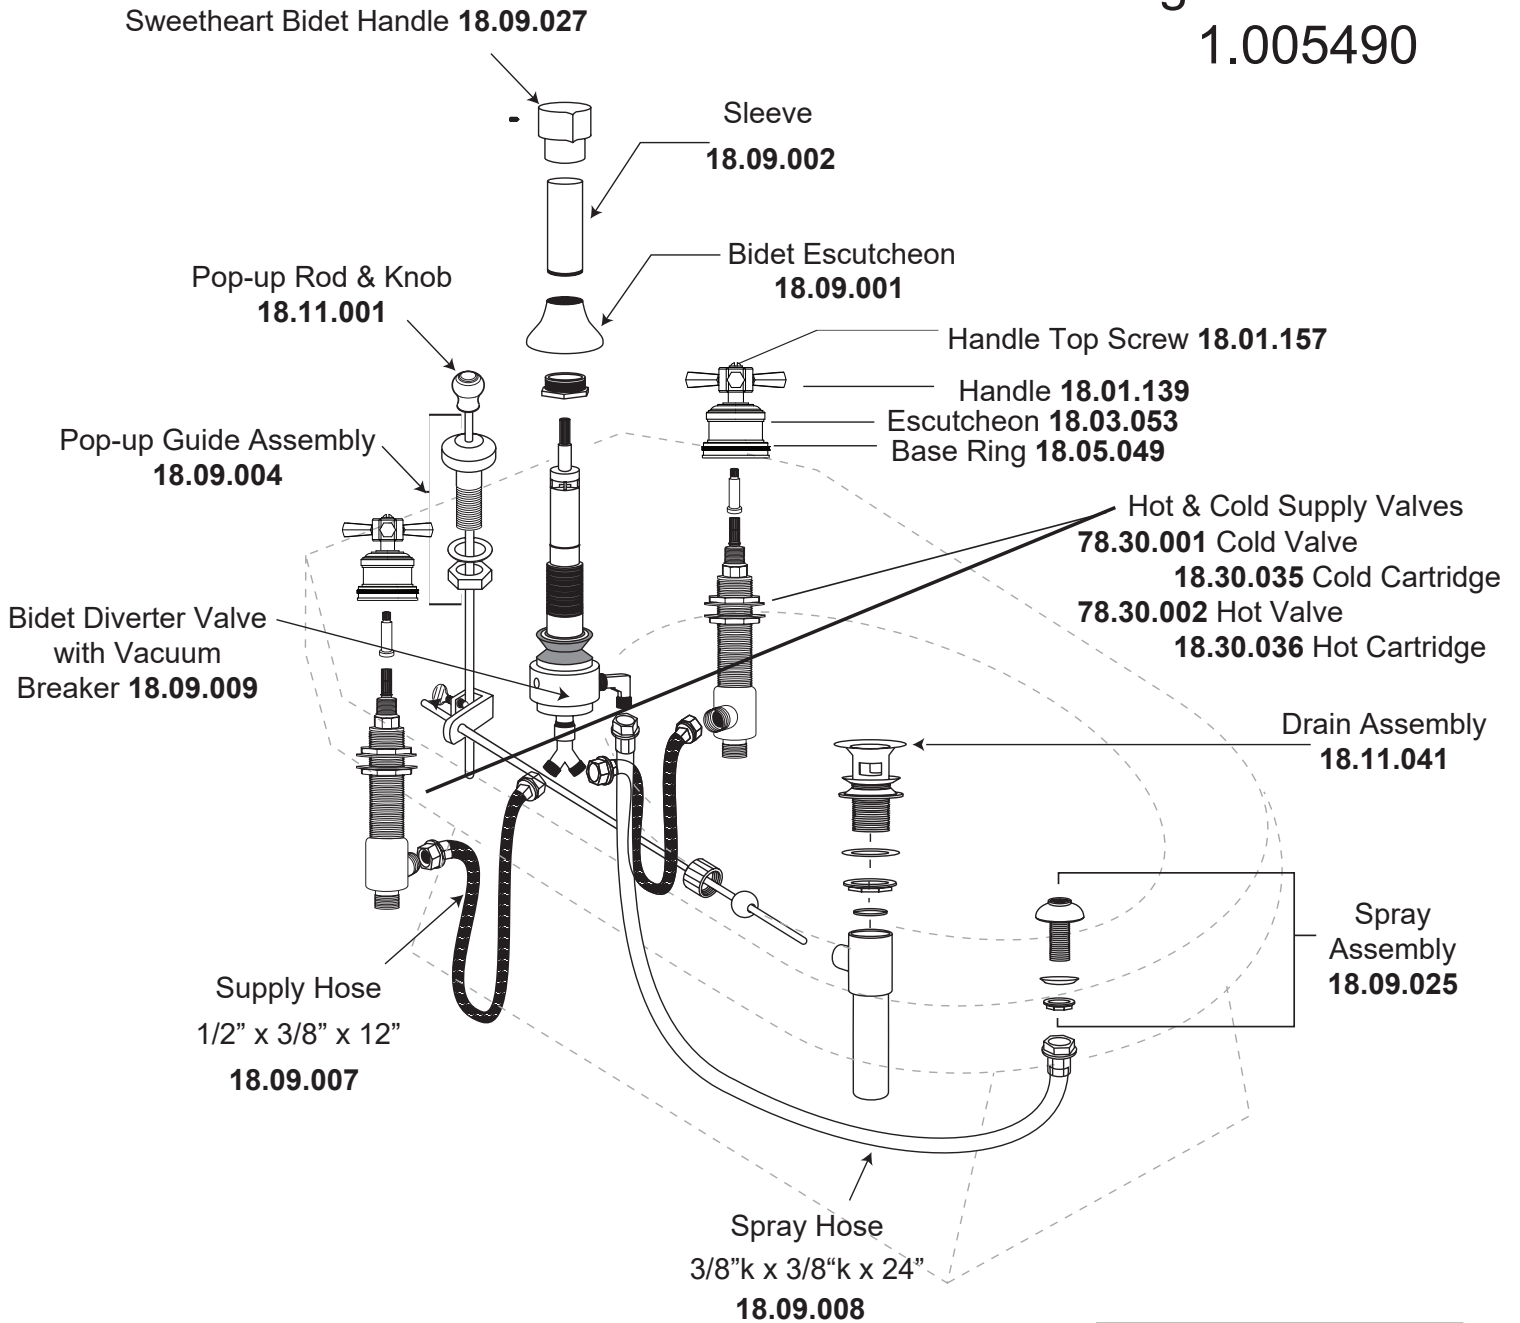

**Bidet Set with
Regent X Handles
1.005490**

Extended ball rod
available **APS.11.019**