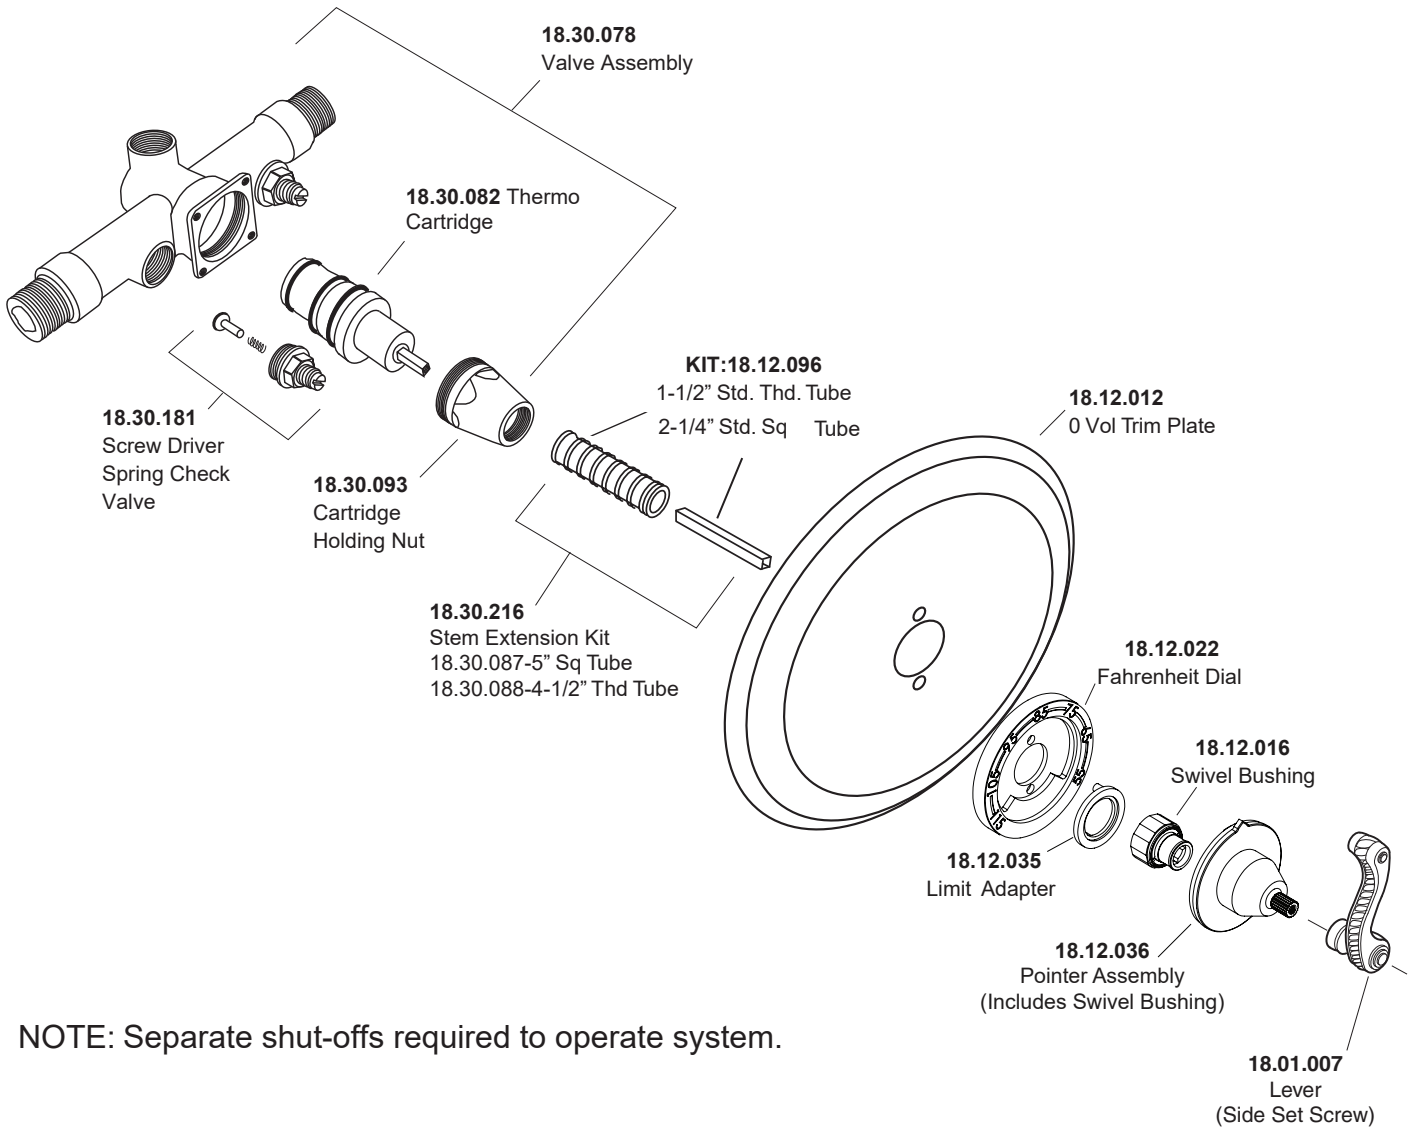

1.004596.V0

1/2" Thermostatic Set  
without Volume Control  
with Devon Lever

NOTE: Separate shut-offs required to operate system.