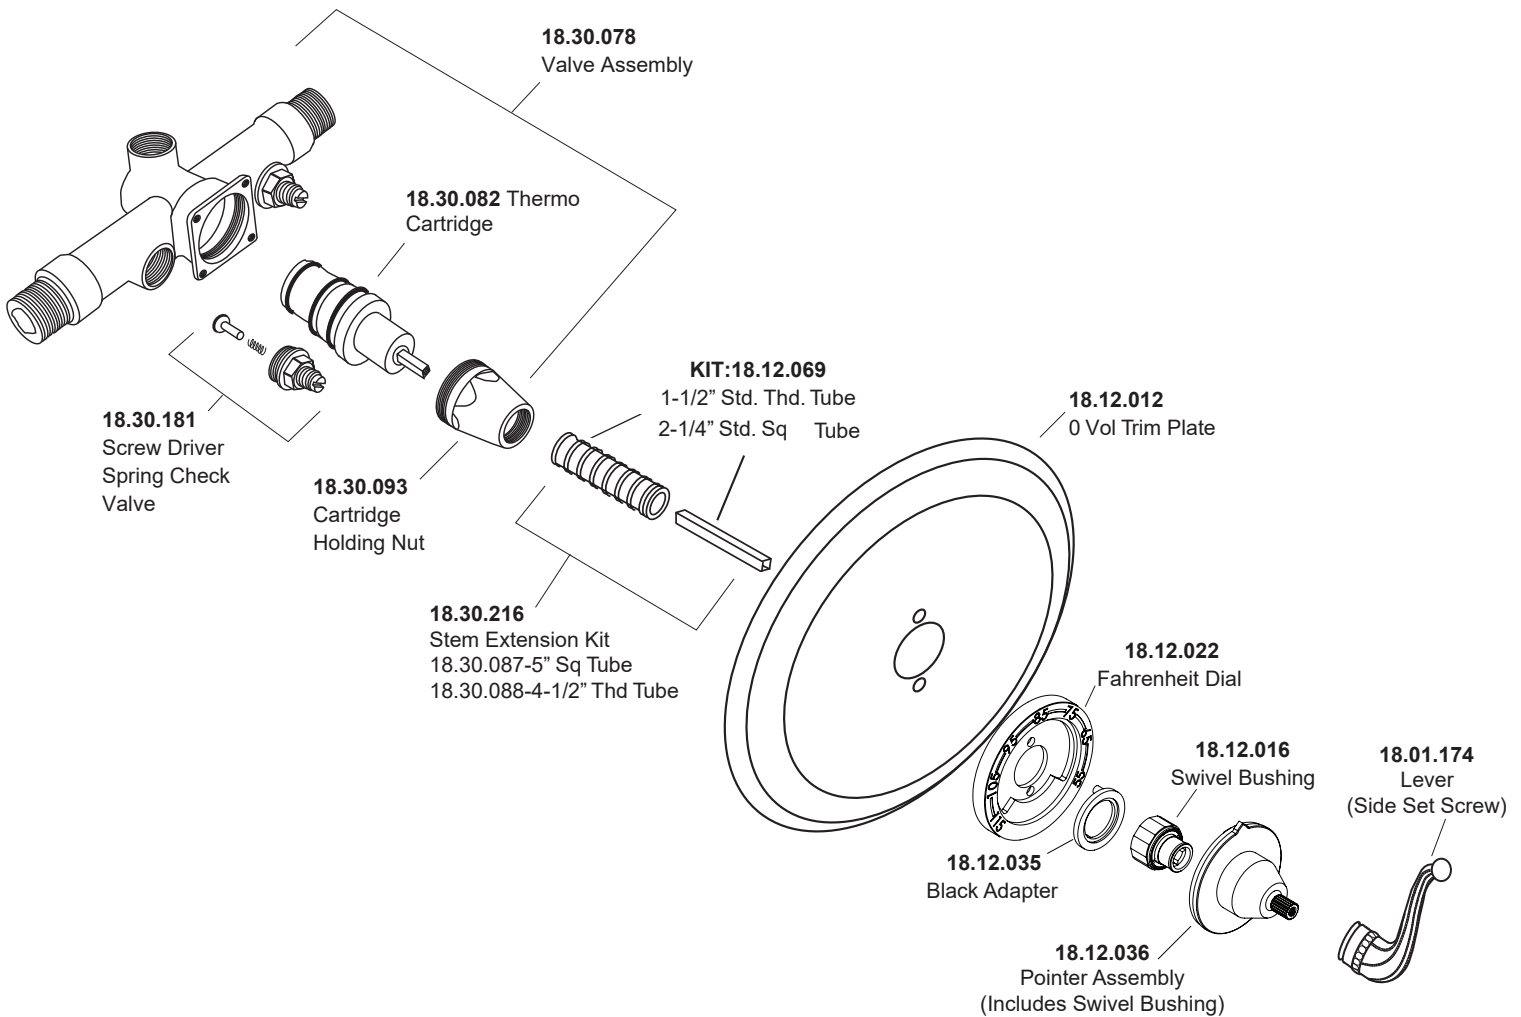

1.000296.V0

1/2" Thermostatic Set
without Volume Control
with Jefferson Elite II Lever

NOTE: Separate shut-offs required to operate system.