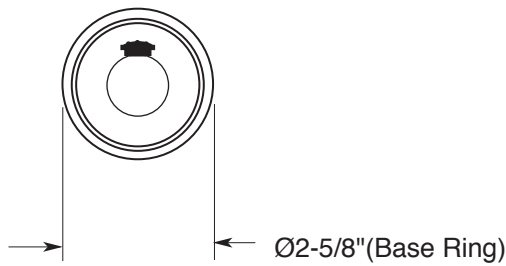

FEATURES:

- All brass construction.
- Available in all Sigma finishes. Warranty varies according to finish selection.
- Mounting bracket and screws are supplied.

Accessories

Series 82
Robe Hook
1.82RH00

TOP VIEW

FRONT VIEW

SIDE VIEW

Note: Measurements are subject to change or cancellation. No responsibility is assumed for use of superseded or voided pages.