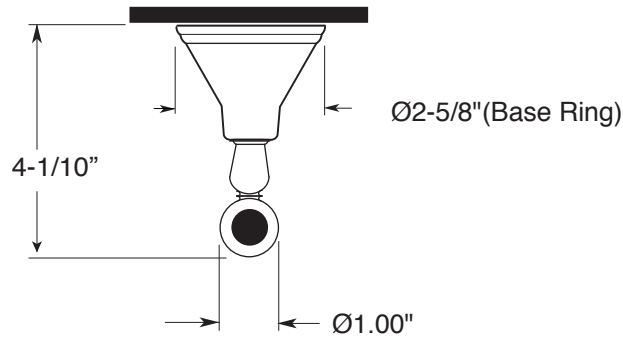

FEATURES:

- All brass construction.
- Available in all Sigma finishes. Warranty varies according to finish selection.
- Mounting bracket and screws are supplied.

Accessories

Series 82
Robe Hook
1.82RH00

TOP VIEW

FRONT VIEW

SIDE VIEW

Note: Measurements are subject to change or cancellation. No responsibility is assumed for use of superseded or voided pages.