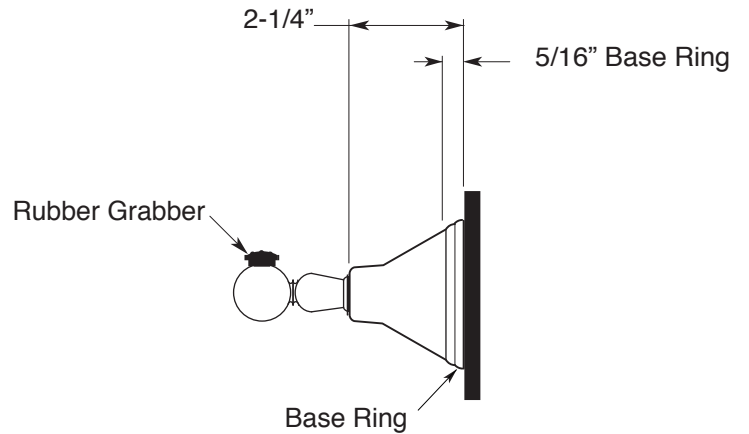

FEATURES:

- All brass construction.
- Available in all Sigma finishes. Warranty varies according to finish selection.
- Mounting bracket and screws are supplied.

Accessories

Series 82
Robe Hook
1.82RH00

TOP VIEW

FRONT VIEW

SIDE VIEW

Note: Measurements are subject to change or cancellation. No responsibility is assumed for use of superseded or voided pages.