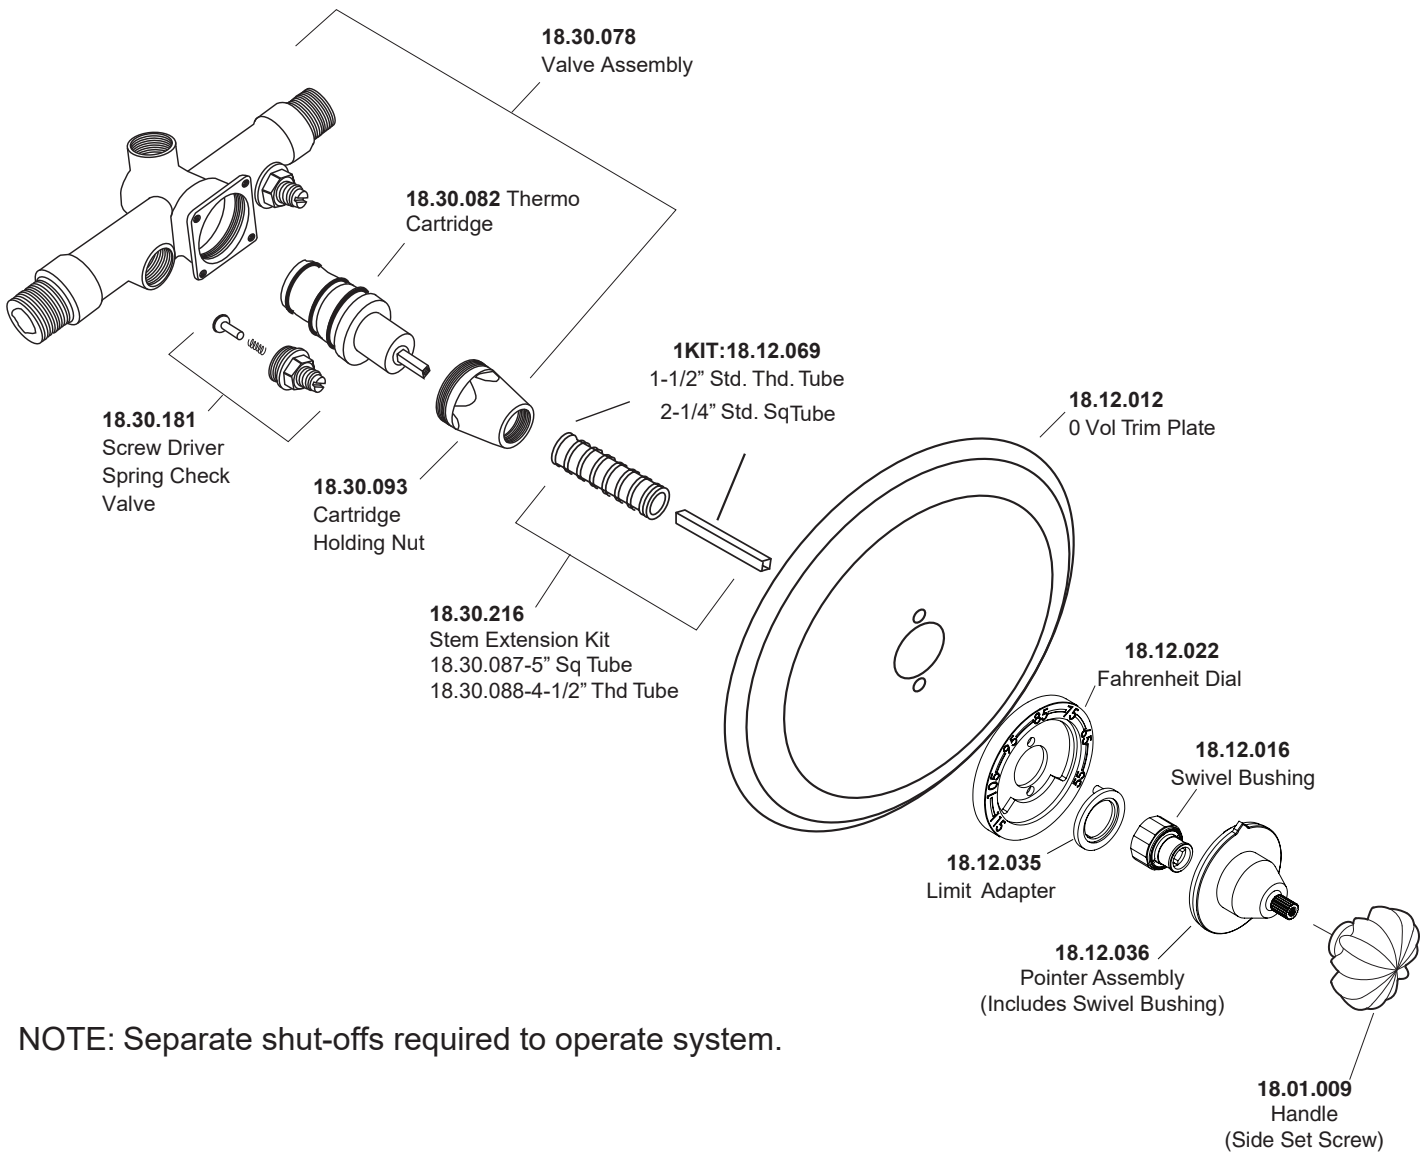

1.004096.V0

1/2" Thermostatic Set
without Volume Control
with Madison Elite Handle

NOTE: Separate shut-offs required to operate system.