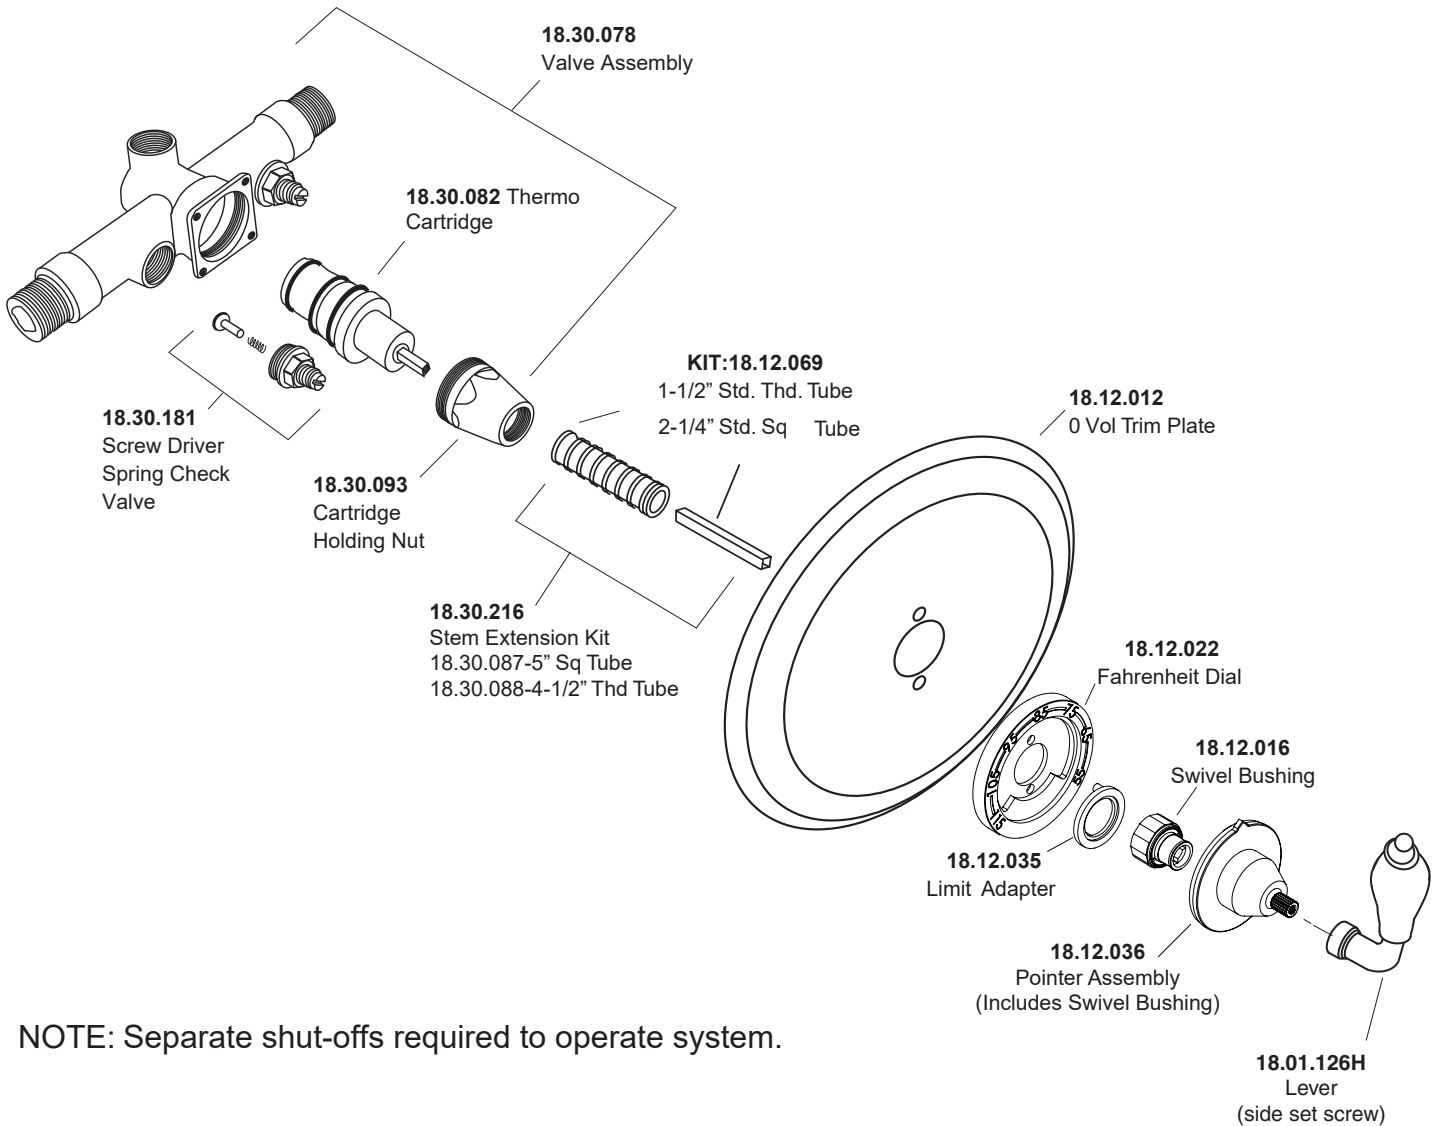

1.002596.V0

1/2" Thermostatic Set  
without Volume Control  
with Venezia Lever

NOTE: Separate shut-offs required to operate system.