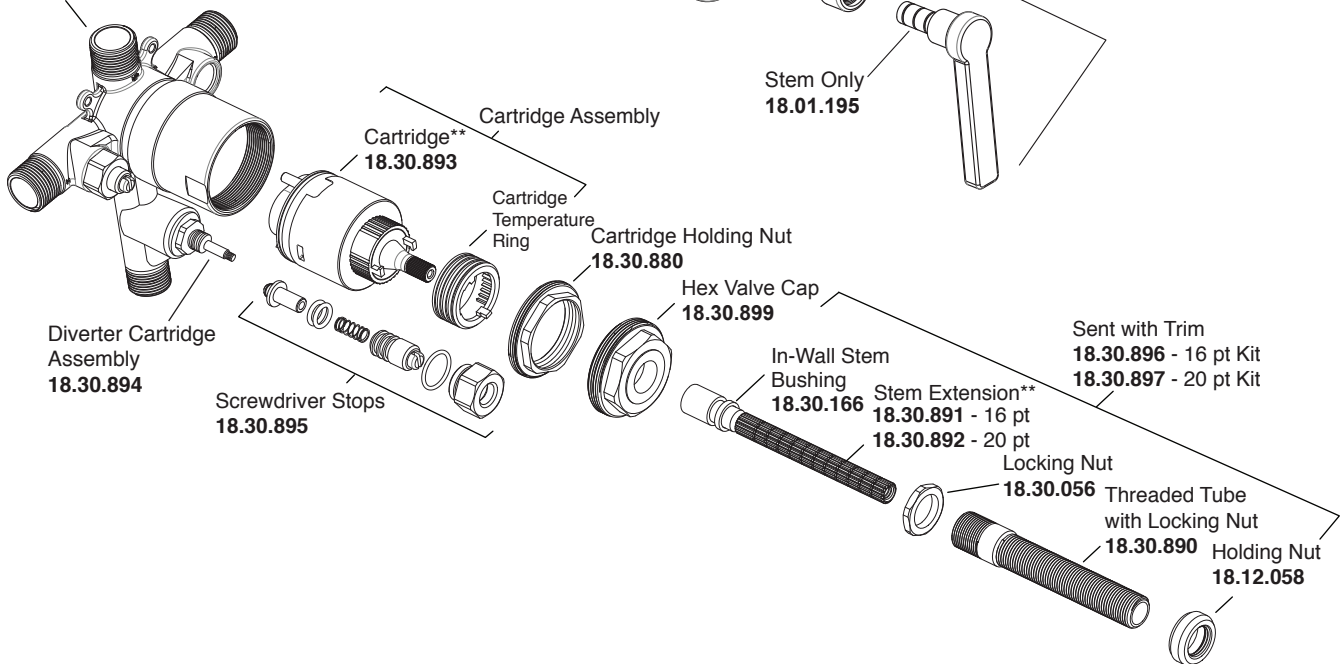

Pressure Balance Tub & Shower Set

1.129768

Capella Handle

Euro Style 20 pt.

* Current valve in use:
Circa 4/2014 - present
Contact Customer Service
for Older Versions

** For additional information on
cartridges or extension kits,
see 'Rough Valving' section
in current catalog.

Pressure Balance Tub & Shower Valve*
18.30.062

Note: Measurements are subject to cancellation. No responsibility is assumed for use of superseded or voided pages.