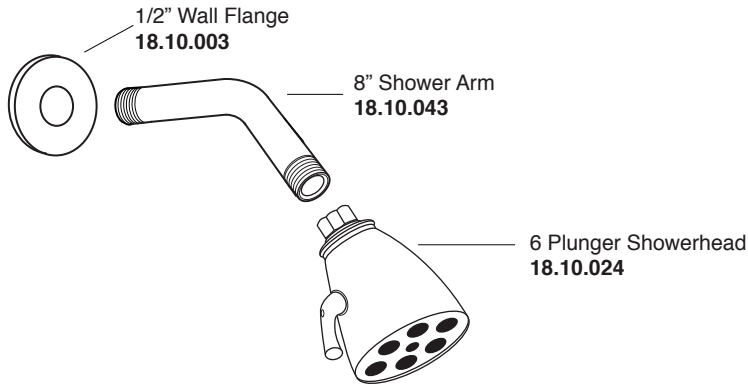

Pressure Balance Tub & Shower Set

1.129768

Capella Handle

Euro Style 20 pt.

* Current valve in use:
Circa 4/2014 - present
Contact Customer Service
for Older Versions

** For additional information on
cartridges or extension kits,
see 'Rough Valving' section
in current catalog.

Pressure Balance Tub & Shower Valve*
18.30.062

Note: Measurements are subject to cancellation. No responsibility is assumed for use of superseded or voided pages.