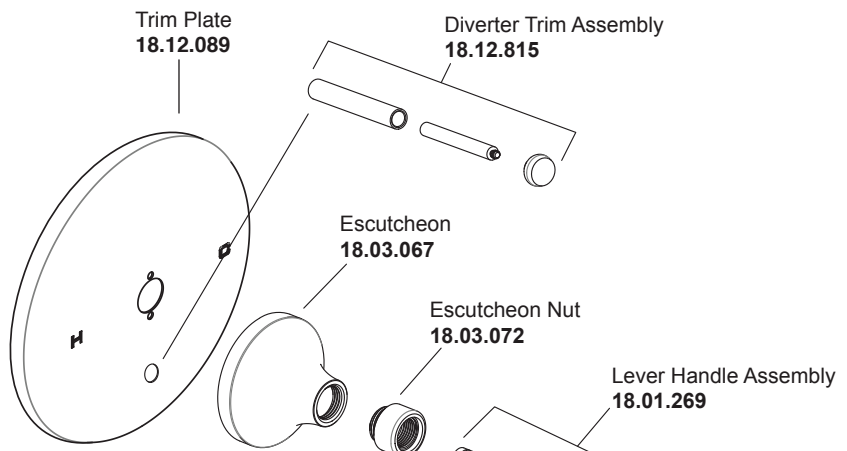

Pressure Balance Tub & Shower Set

1.129768

Capella Handle

Euro Style 20 pt.

* Current valve in use:
Circa 4/2014 - present
Contact Customer Service
for Older Versions

** For additional information on
cartridges or extension kits,
see 'Rough Valving' section
in current catalog.

Pressure Balance Tub & Shower Valve*
18.30.062

Note: Measurements are subject to cancellation. No responsibility is assumed for use of superseded or voided pages.