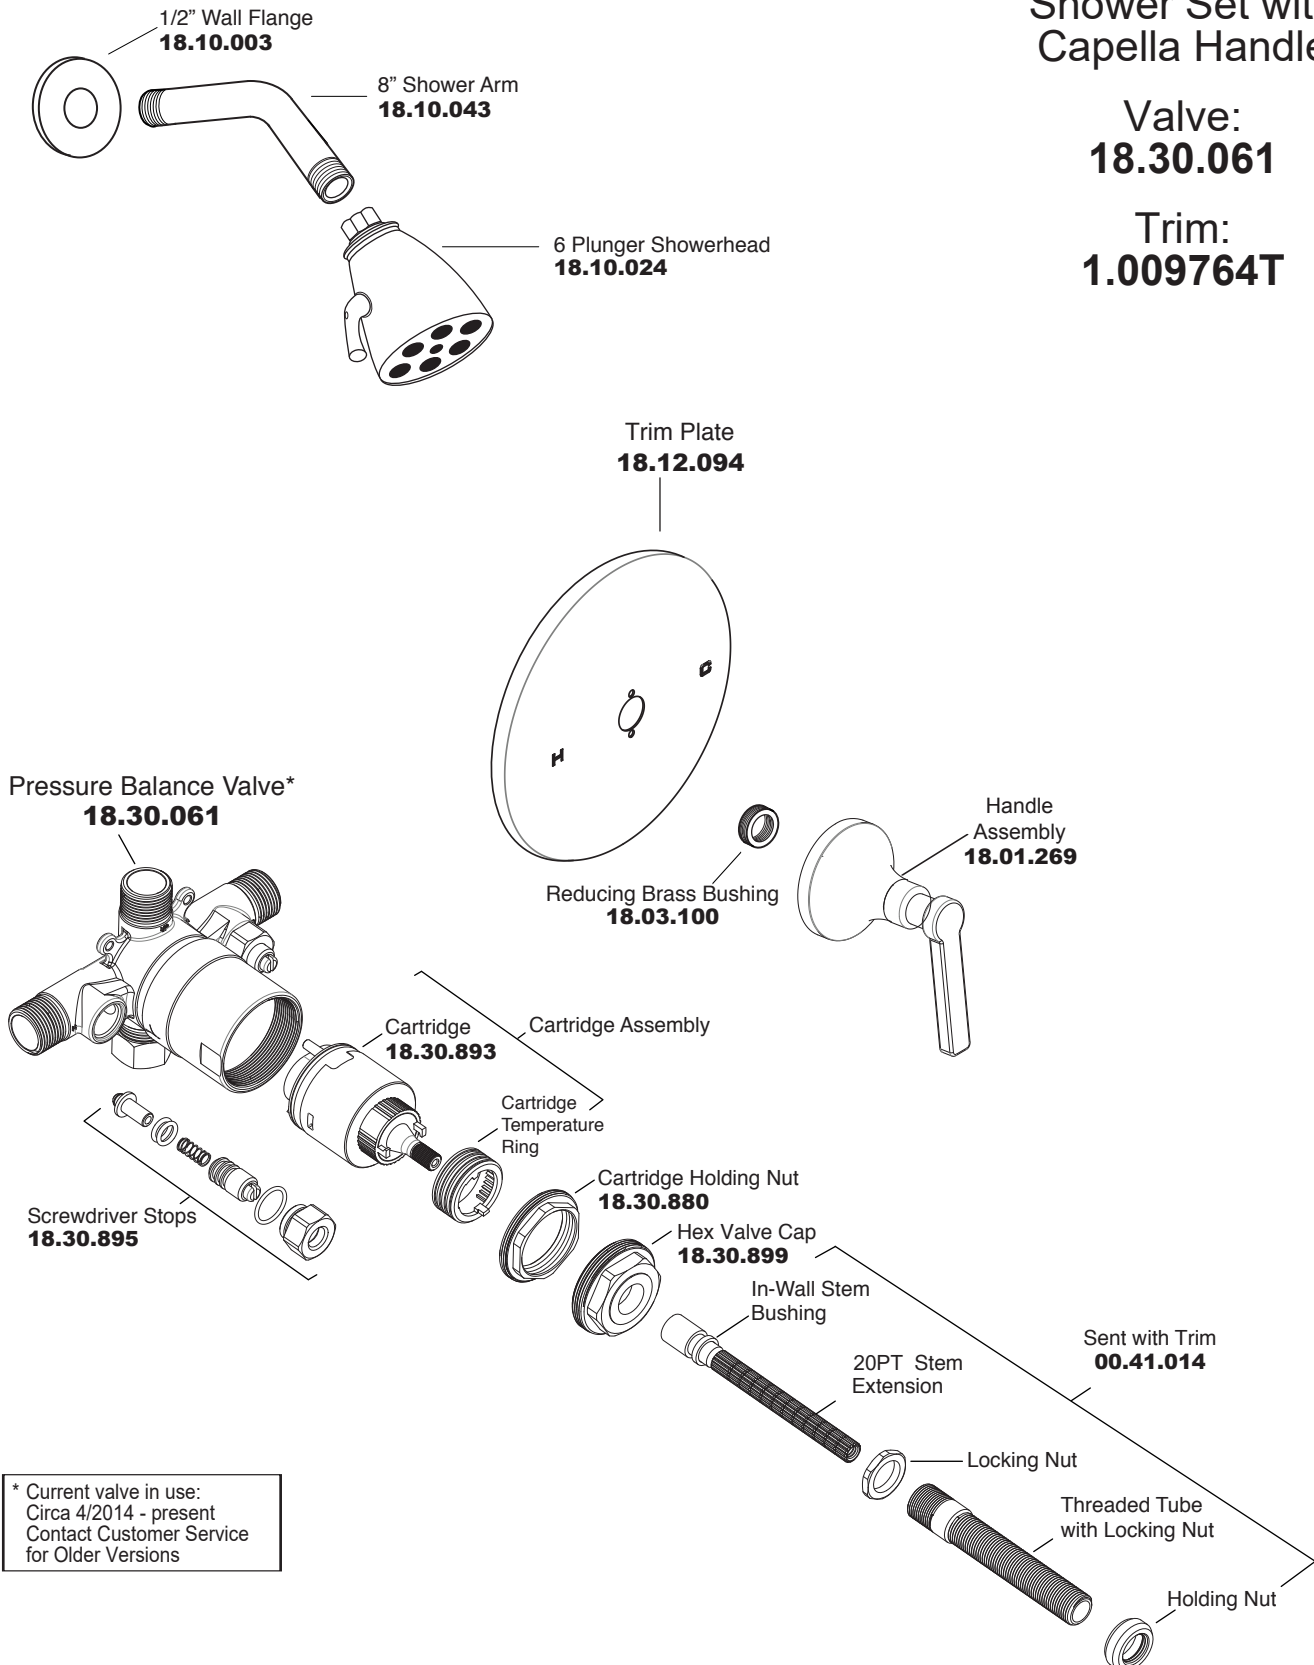

Pressure Balance
Shower Set with
Capella Handle

Valve:
18.30.061

Trim:
1.009764T

* Current valve in use:
Circa 4/2014 - present
Contact Customer Service
for Older Versions

Note: Measurements are subject to cancellation. No responsibility is assumed for use of superseded or voided pages.