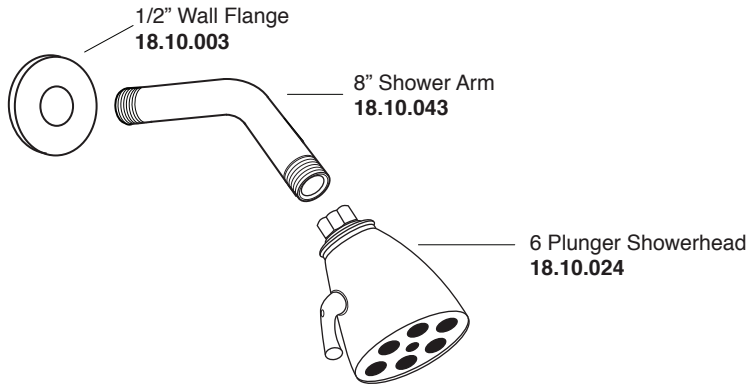

Pressure Balance Tub & Shower Set

1.129868

Capella X Handle

Euro Style 20 pt.

* Current valve in use:
Circa 4/2014 - present
Contact Customer Service
for Older Versions

** For additional information on
cartridges or extension kits,
see 'Rough Valving' section
in current catalog.

Pressure Balance Tub & Shower Valve*
18.30.062

Note: Measurements are subject to cancellation. No responsibility is assumed for use of superseded or voided pages.