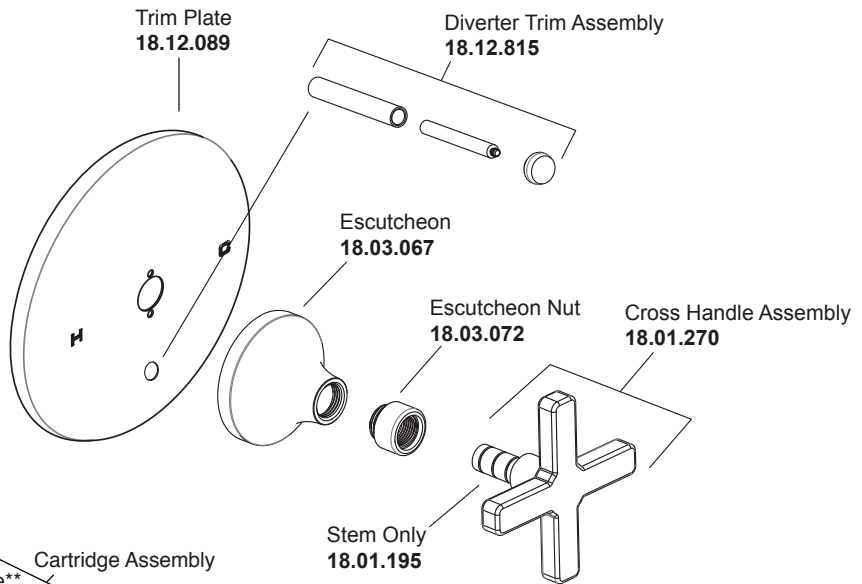

Pressure Balance Tub & Shower Set

1.129868

Capella X Handle

Euro Style 20 pt.

* Current valve in use:
Circa 4/2014 - present
Contact Customer Service
for Older Versions

** For additional information on
cartridges or extension kits,
see 'Rough Valving' section
in current catalog.

Pressure Balance Tub & Shower Valve*
18.30.062

Note: Measurements are subject to cancellation. No responsibility is assumed for use of superseded or voided pages.