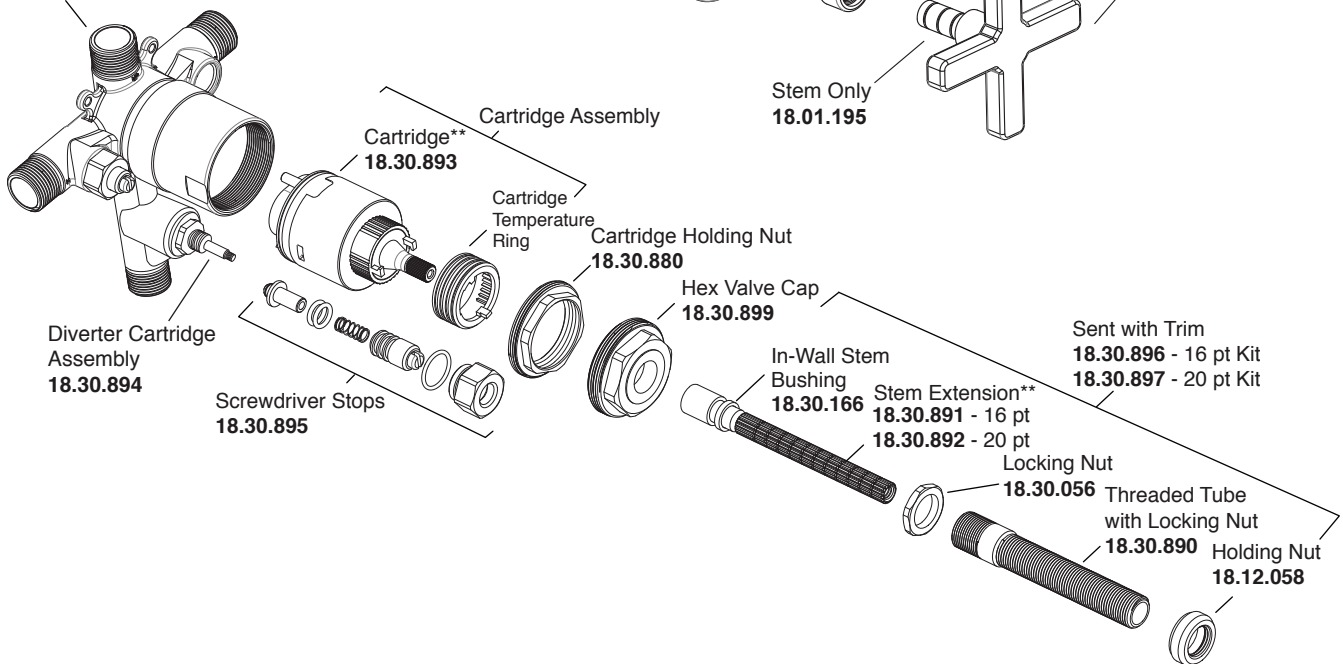

Pressure Balance Tub & Shower Set

1.129868

Capella X Handle

Euro Style 20 pt.

* Current valve in use:
Circa 4/2014 - present
Contact Customer Service
for Older Versions

** For additional information on
cartridges or extension kits,
see 'Rough Valving' section
in current catalog.

Pressure Balance Tub & Shower Valve*
18.30.062

Note: Measurements are subject to cancellation. No responsibility is assumed for use of superseded or voided pages.