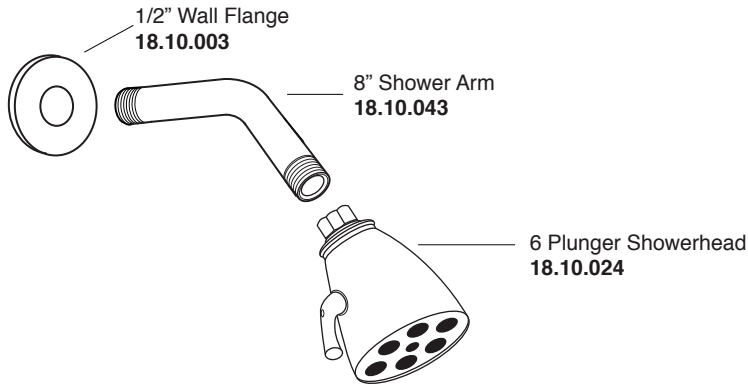

Pressure Balance Tub & Shower Set

1.342868

Carina Handle

Euro Style 20pt.

* Current valve in use:
Circa 4/2014 - present
Contact Customer Service
for Older Versions

** For additional information on
cartridges or extension kits,
see 'Rough Valving' section
in current catalog.

Pressure Balance Tub & Shower Valve*
18.30.062

Note: Measurements are subject to cancellation. No responsibility is assumed for use of superseded or voided pages.