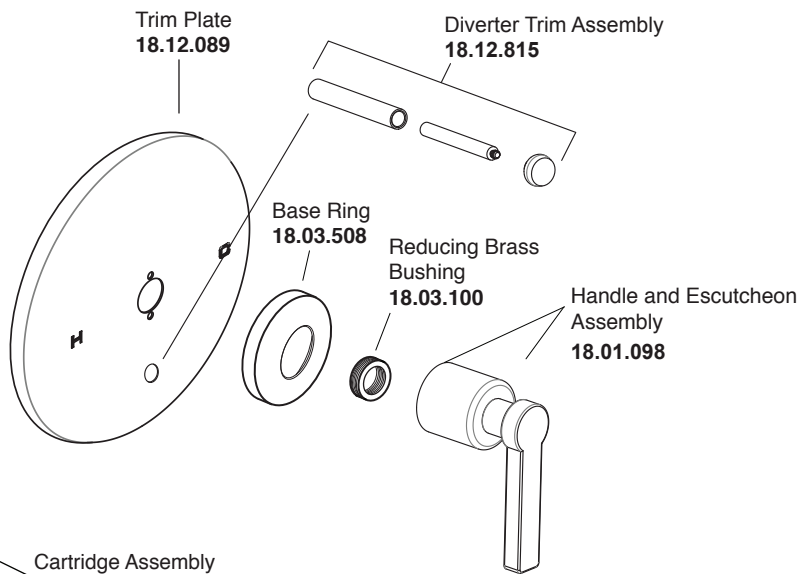

Pressure Balance Tub & Shower Set

1.342868

Carina Handle

Euro Style 20pt.

* Current valve in use:
Circa 4/2014 - present
Contact Customer Service
for Older Versions

** For additional information on
cartridges or extension kits,
see 'Rough Valving' section
in current catalog.

Pressure Balance Tub & Shower Valve*
18.30.062

Note: Measurements are subject to cancellation. No responsibility is assumed for use of superseded or voided pages.