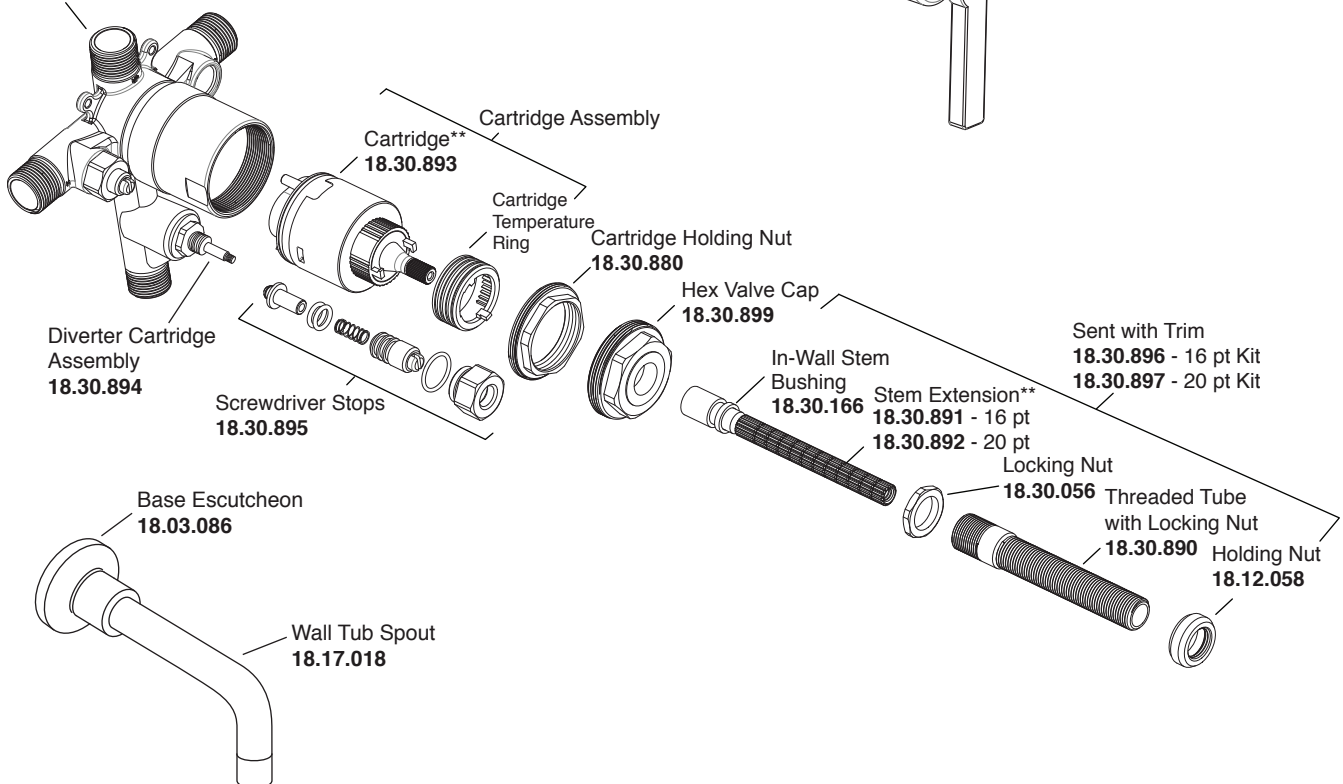

Pressure Balance Tub & Shower Set

1.342868

Carina Handle

Euro Style 20pt.

* Current valve in use:
Circa 4/2014 - present
Contact Customer Service
for Older Versions

** For additional information on
cartridges or extension kits,
see 'Rough Valving' section
in current catalog.

Pressure Balance Tub & Shower Valve*
18.30.062

Note: Measurements are subject to cancellation. No responsibility is assumed for use of superseded or voided pages.